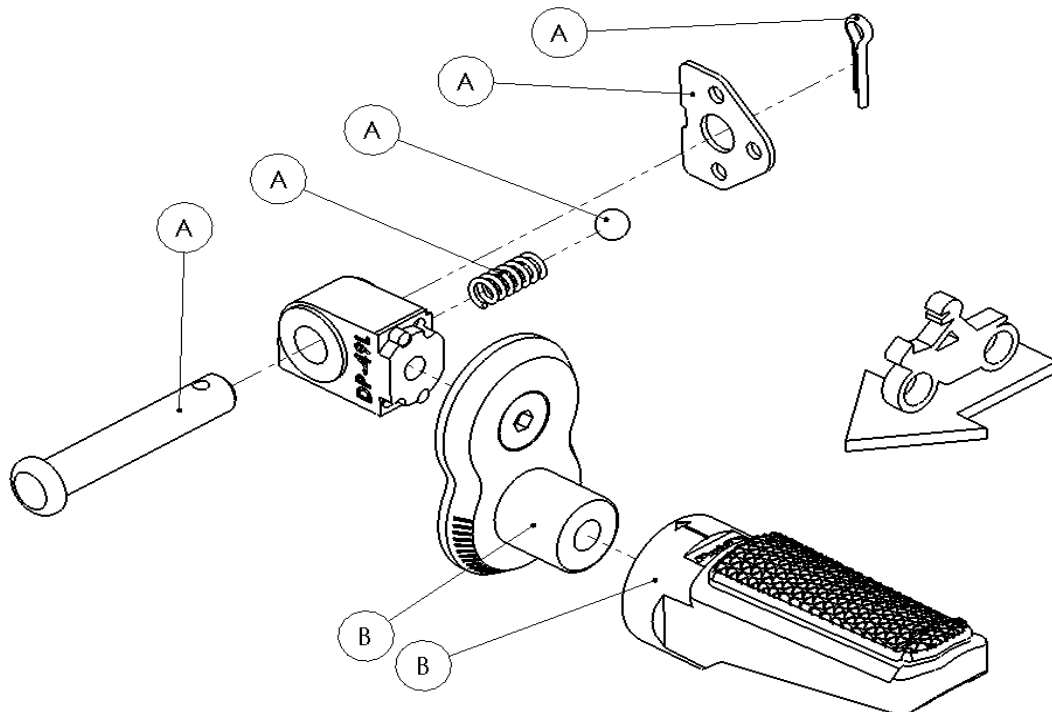

Ref.
20273N

FOOTPEG EXTENSION

RIGHT SIDE
RECHTS SEITE

A Original parts
B Parts not supplied with this reference

LEFT SIDE LINKS
SEITE

A Original parts
B Parts not supplied with this reference