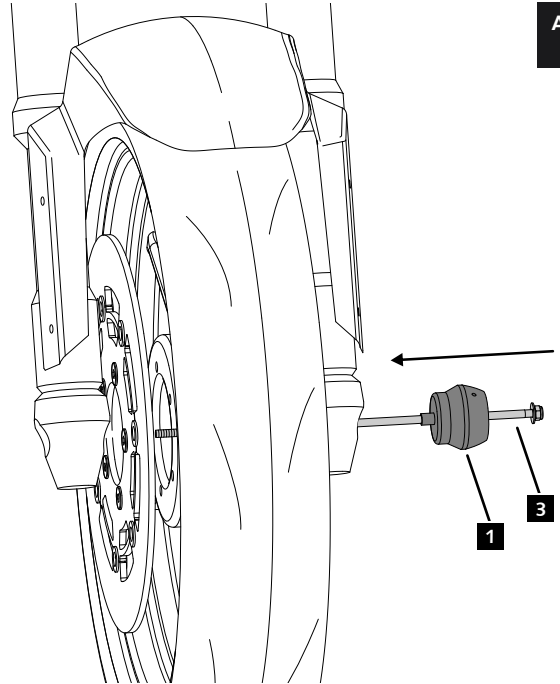

YAMAHA TÉNÉRÉ 700 '19-

REF 20225N

MOUNTING INSTRUCTIONS

1

ASSEMBLY

2

ASSEMBLY

3

ASSEMBLY