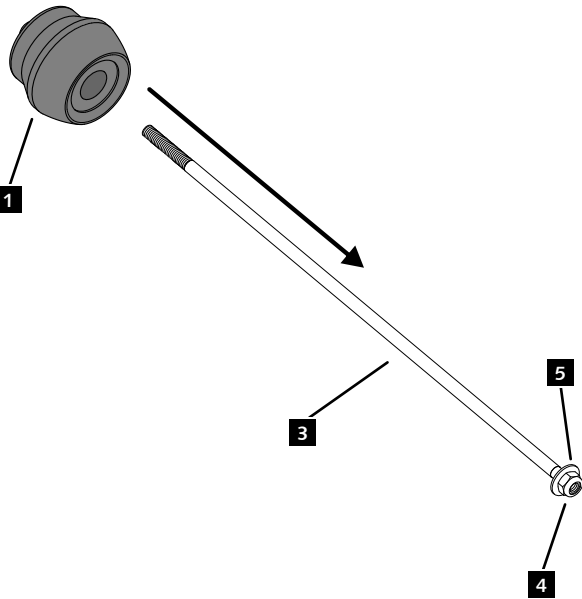

YAMAHA TÉNÉRÉ 700 '19-

REF 20225N

MOUNTING INSTRUCTIONS

1

ASSEMBLY