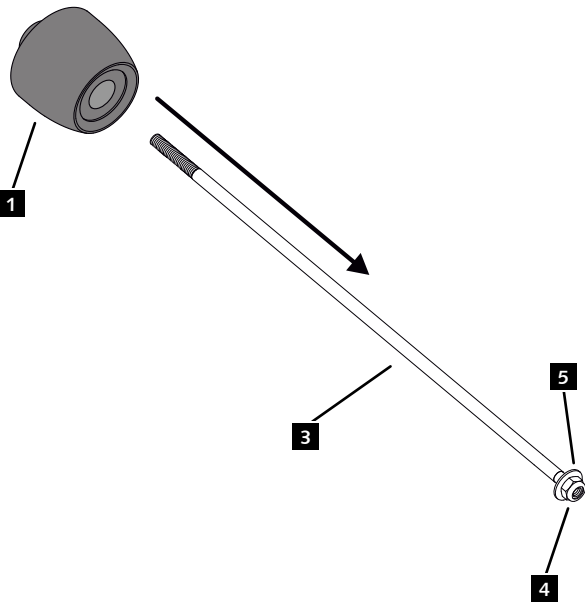

KAWASAKI ZX-6R '13-

MOUNTING INSTRUCTIONS

1

ASSEMBLY