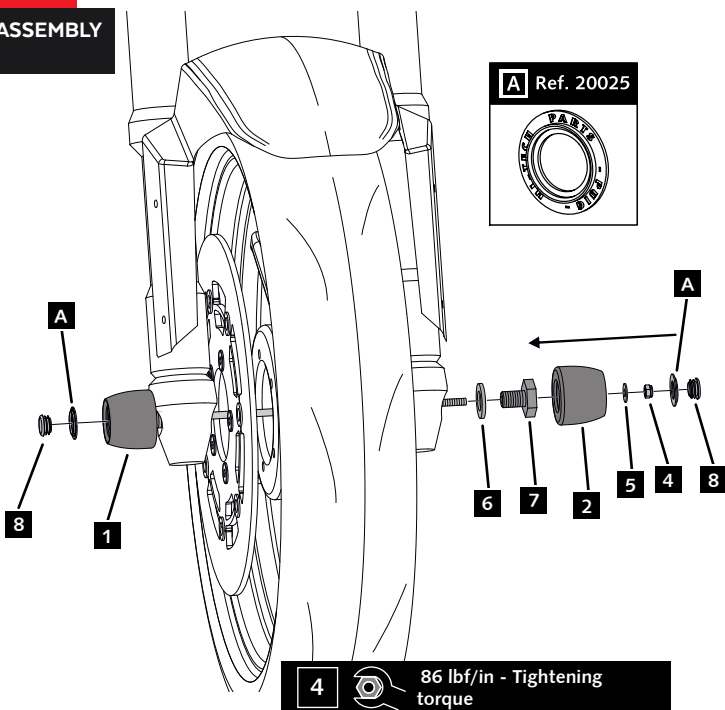

YAMAHA T-MAX 530 / DX / SX '17-

MOUNTING INSTRUCTIONS

1

ASSEMBLY

2

ASSEMBLY

3

ASSEMBLY

8

Removing the cap