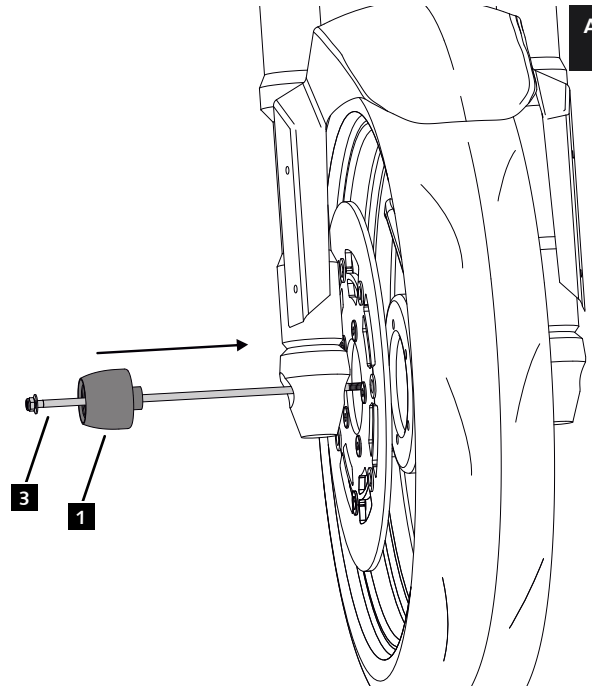

YAMAHA T-MAX 530 / DX / SX '17-

MOUNTING INSTRUCTIONS

1

ASSEMBLY

2

ASSEMBLY

3

ASSEMBLY

8

Removing the cap