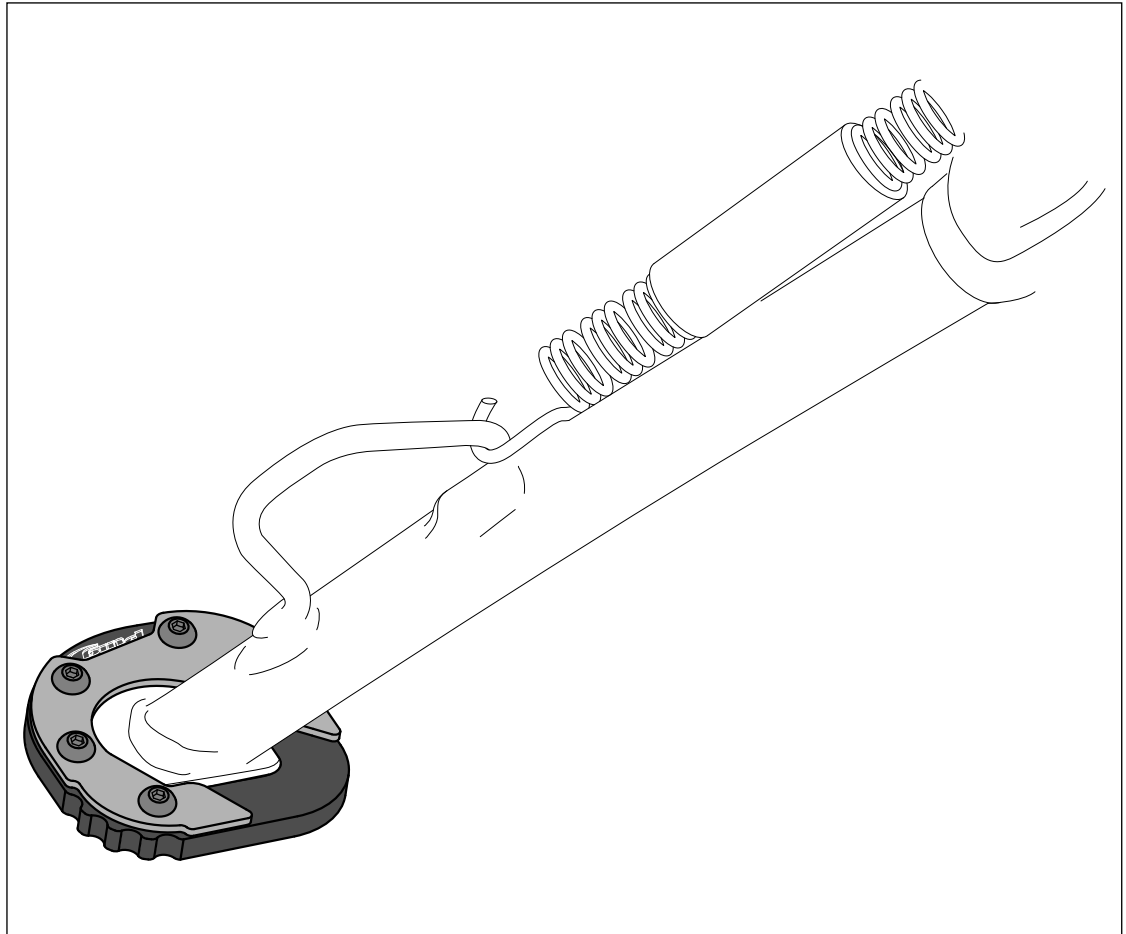

BMW F700GS '12-'17

REF 20188N

KICKSTAND EXTENSION

1 Person

5 min

EASY

ALLEN

N° 3

ID.	PART	DESCRIPTION	QTY.
1		Aluminum base	1
2		Upper plate	1
3		M5x8 DIN1001 INOX screw	5

BMW F700GS '12-'17

**REF
20188N**

MOUNTING INSTRUCTIONS

BMW F700GS LOW '12-'17

REF 20553N

KICKSTAND EXTENSION

1 Person

5 min

EASY

ALLEN

Nº 3

ID.	PART	DESCRIPTION	QTY.
1		Aluminum base	1
2		Upper plate	1
3		M5x8 DIN1001 INOX screw	5

BMW F700GS LOW '12-'17

REF
20553N

MOUNTING INSTRUCTIONS