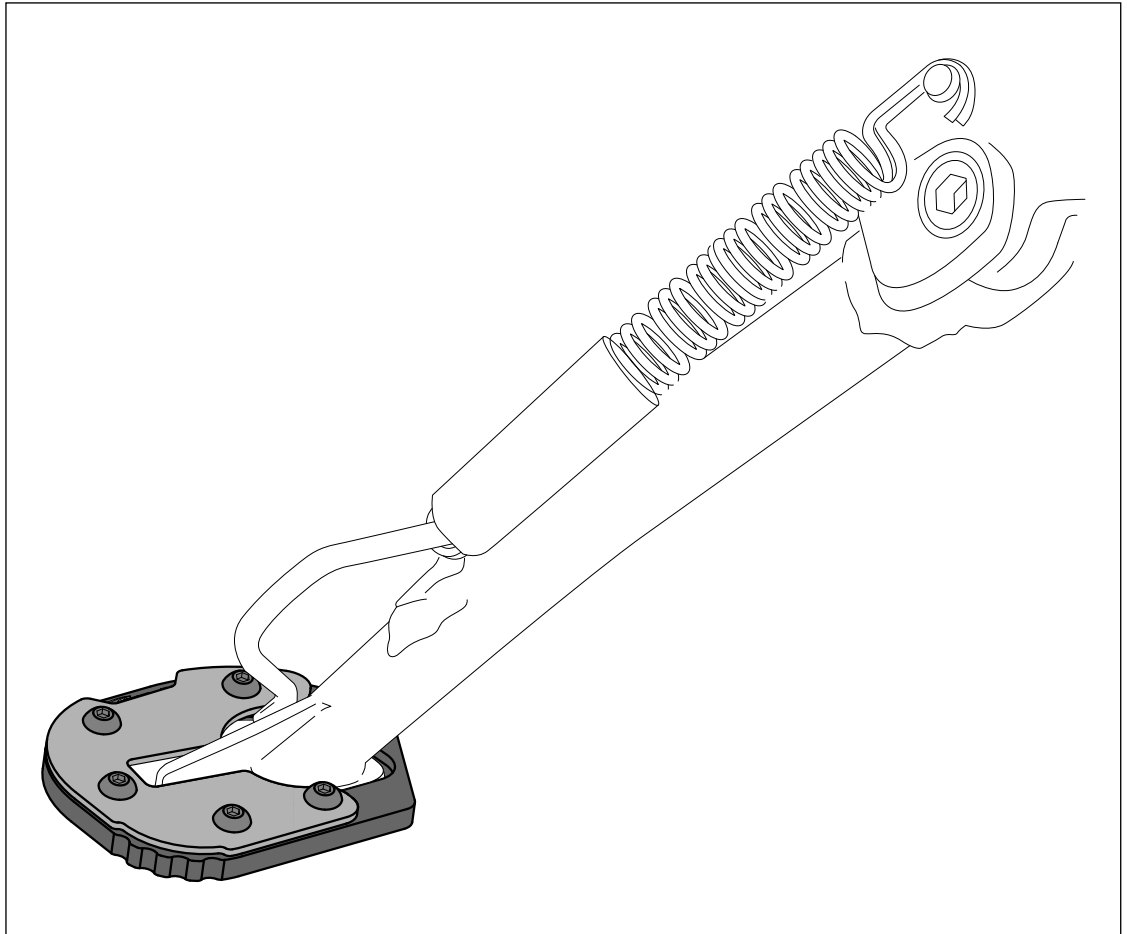

ID.	PART	DESCRIPTION	QTY.
1		Aluminum base	1
2		Upper plate	1
3		M5x8 DIN1001 INOX screw	5

BMW F700GS '12-'17

**REF
20188N**

MOUNTING INSTRUCTIONS

BMW F700GS LOW '12-'17

REF 20553N

KICKSTAND EXTENSION

1 Person

5 min

EASY

ALLEN

Nº 3

ID.	PART	DESCRIPTION	QTY.
1		Aluminum base	1
2		Upper plate	1
3		M5x8 DIN1001 INOX screw	5

BMW F700GS LOW '12-'17

REF
20553N

MOUNTING INSTRUCTIONS