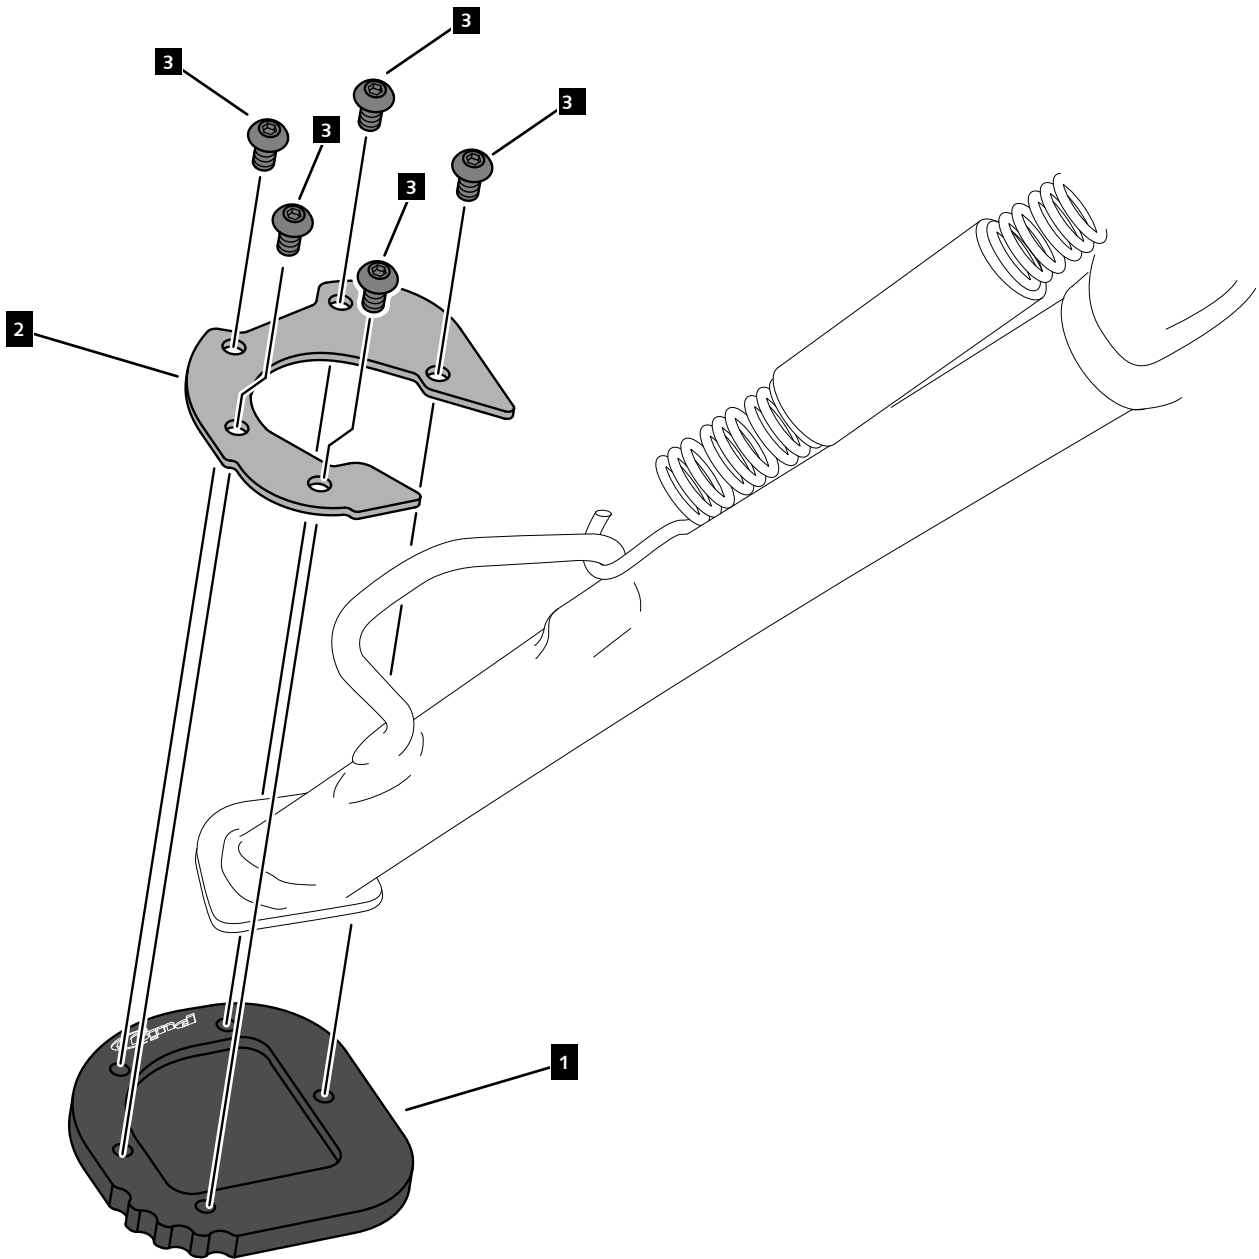

BMW F700GS '12-'17

REF 20188N

KICKSTAND EXTENSION

1 Person

5 min

EASY

ALLEN

N° 3

ID.	PART	DESCRIPTION	QTY.
1		Aluminum base	1
2		Upper plate	1
3		M5x8 DIN1001 INOX screw	5

BMW F700GS '12-'17

**REF
20188N**

MOUNTING INSTRUCTIONS

BMW F700GS LOW '12-'17

REF 20553N

KICKSTAND EXTENSION

1 Person

5 min

EASY

ALLEN

Nº 3

ID.	PART	DESCRIPTION	QTY.
1		Aluminum base	1
2		Upper plate	1
3		M5x8 DIN1001 INOX screw	5

BMW F700GS LOW '12-'17

REF
20553N

MOUNTING INSTRUCTIONS