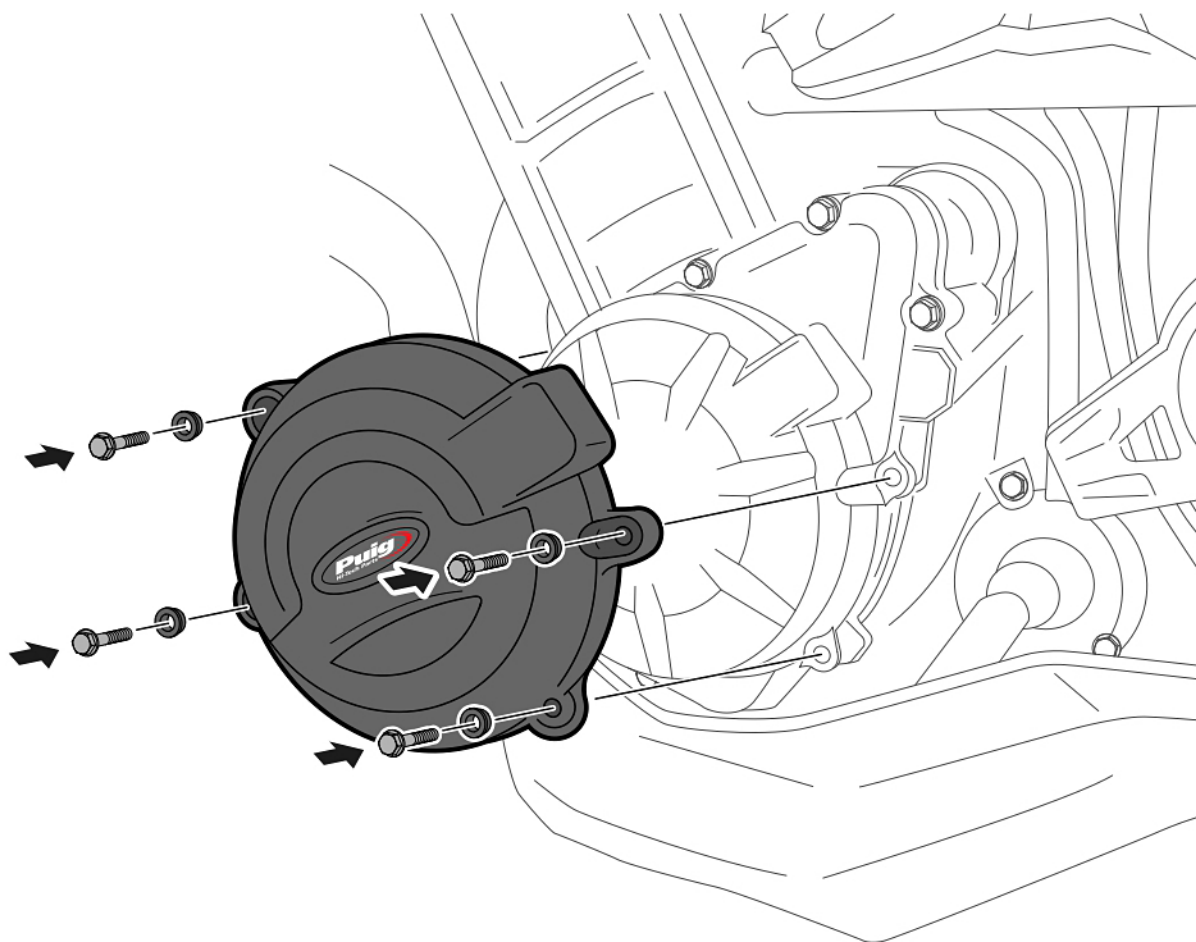

ENGINE PROTECTIVE COVERS

Puig
Hi-Tech Parts

LEFT PLUG-OIL COVER

RIGHT PLUG OIL &
ALTERNADOR COVERS

ASSEMBLY

Easy left plug-oil cover assembly for all motorbikes.

ASSEMBLY

Easy right plug-oil & alternator covers assembly for all motorbikes.