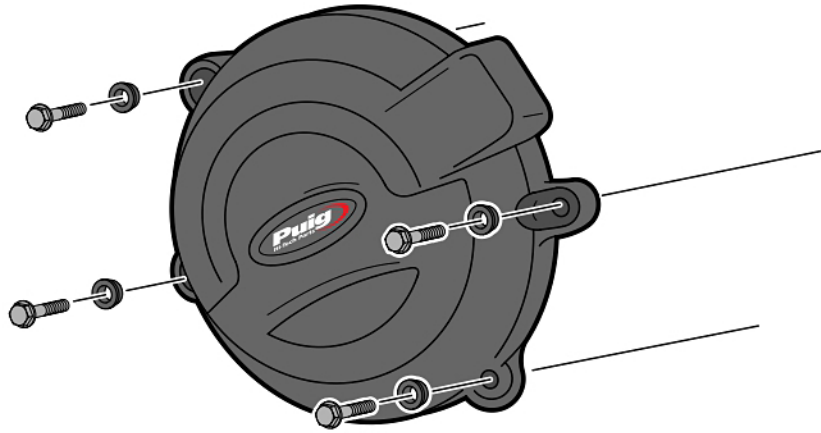

ENGINE PROTECTIVE COVERS

Puig
Hi-Tech Parts

LEFT PLUG-OIL COVER

RIGHT PLUG OIL &
ALTERNADOR COVERS

ASSEMBLY

Easy left plug-oil cover assembly for all motorbikes.

ASSEMBLY

Easy right plug-oil & alternator covers assembly for all motorbikes.