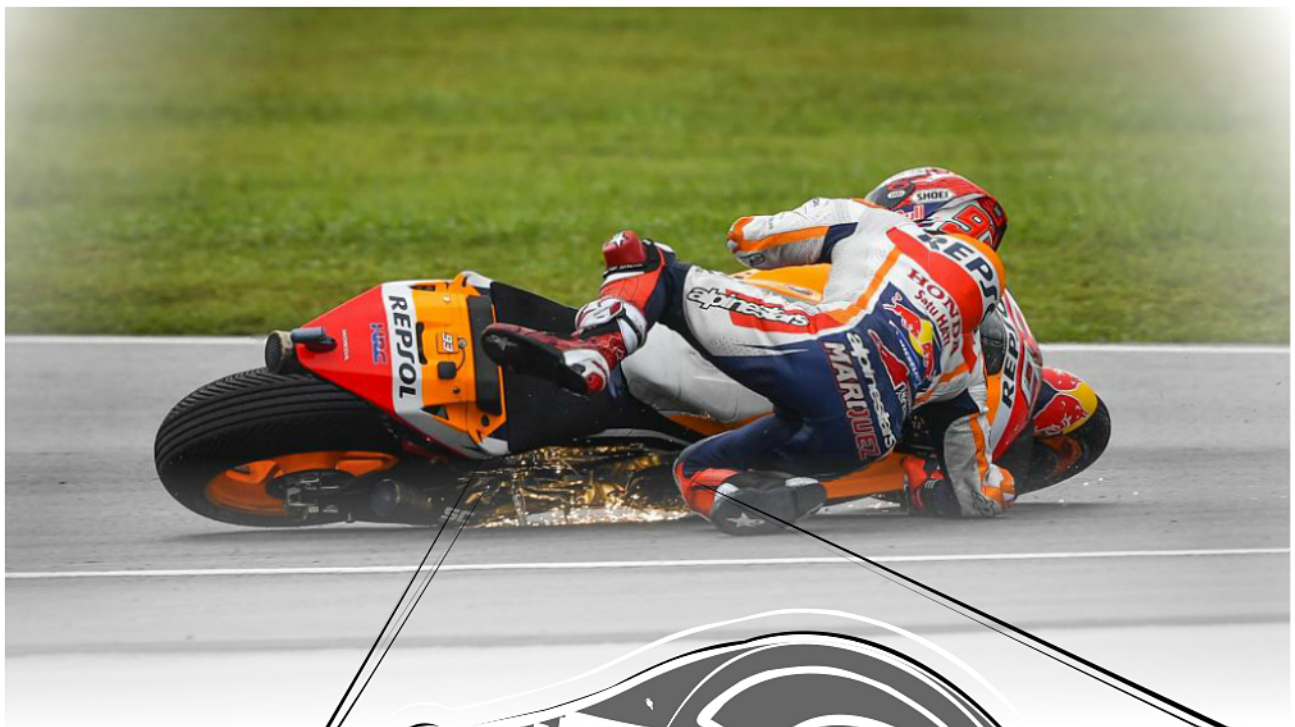

ENGINE PROTECTIVE COVERS

Puig
Hi-Tech Parts

LEFT PLUG-OIL COVER

RIGHT PLUG OIL &
ALTERNADOR COVERS

ASSEMBLY

Easy left plug-oil cover assembly for all motorbikes.

ASSEMBLY

Easy right plug-oil & alternator covers assembly for all motorbikes.