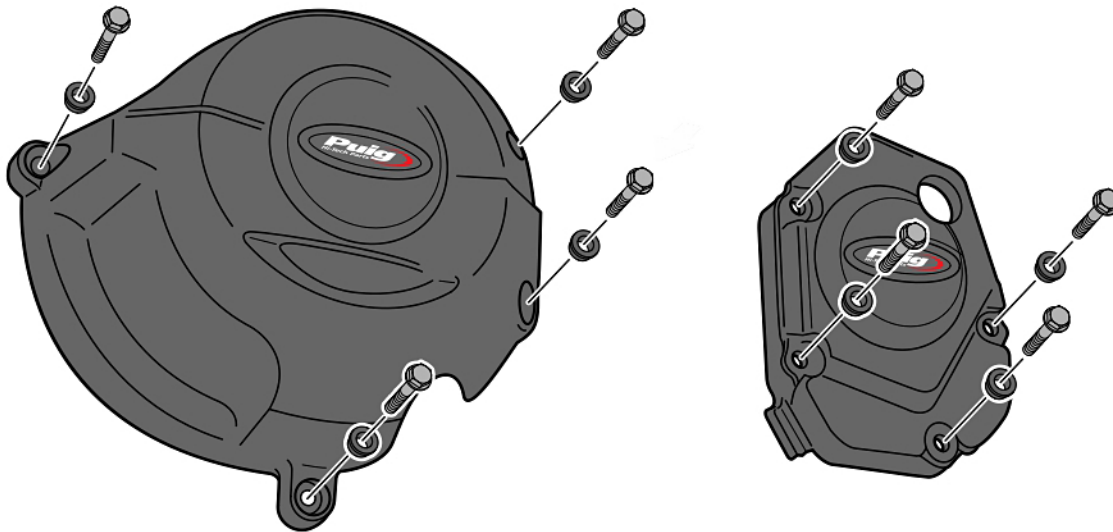

ENGINE PROTECTIVE COVERS

Puig
Hi-Tech Parts

LEFT PLUG-OIL COVER

RIGHT PLUG OIL &
ALTERNADOR COVERS

ASSEMBLY

Easy left plug-oil cover assembly for all motorbikes.

ASSEMBLY

Easy right plug-oil & alternator covers assembly for all motorbikes.