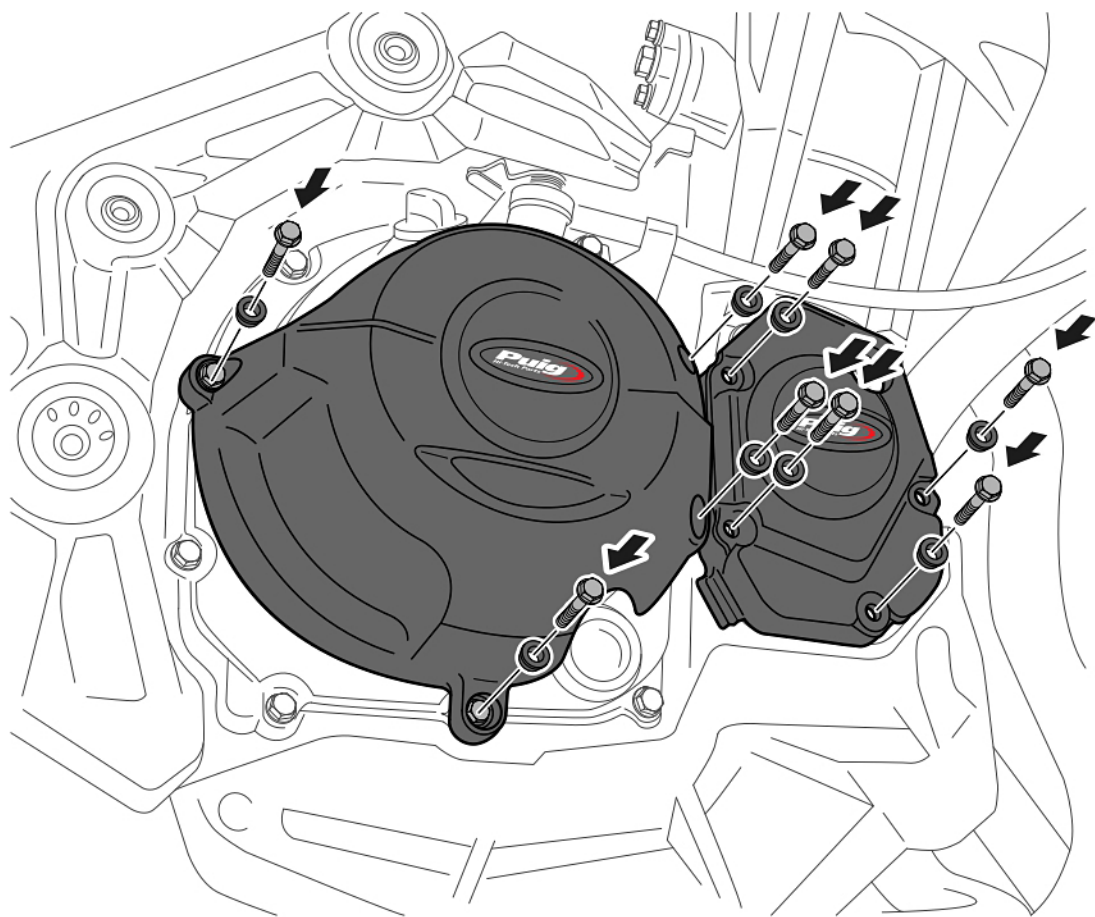

ENGINE PROTECTIVE COVERS

Puig
Hi-Tech Parts

LEFT PLUG-OIL COVER

RIGHT PLUG OIL &
ALTERNADOR COVERS

ASSEMBLY

Easy left plug-oil cover assembly for all motorbikes.

ASSEMBLY

Easy right plug-oil & alternator covers assembly for all motorbikes.