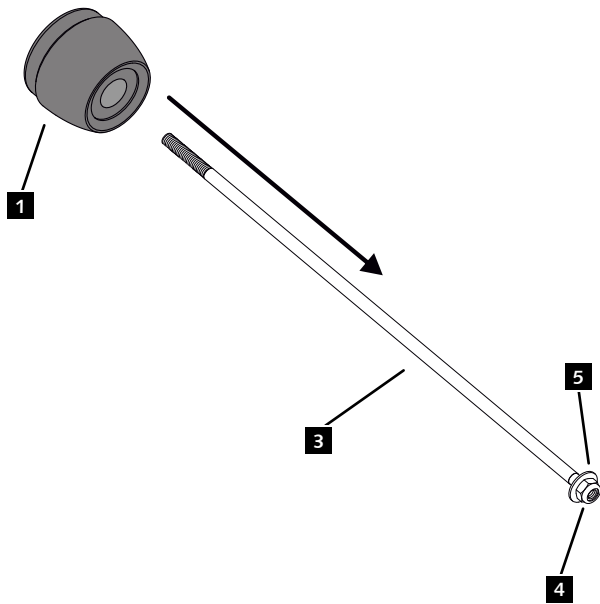

HONDA CB 650R NEO SPORTS CAFÉ '19-'20

MOUNTING INSTRUCTIONS

1

ASSEMBLY