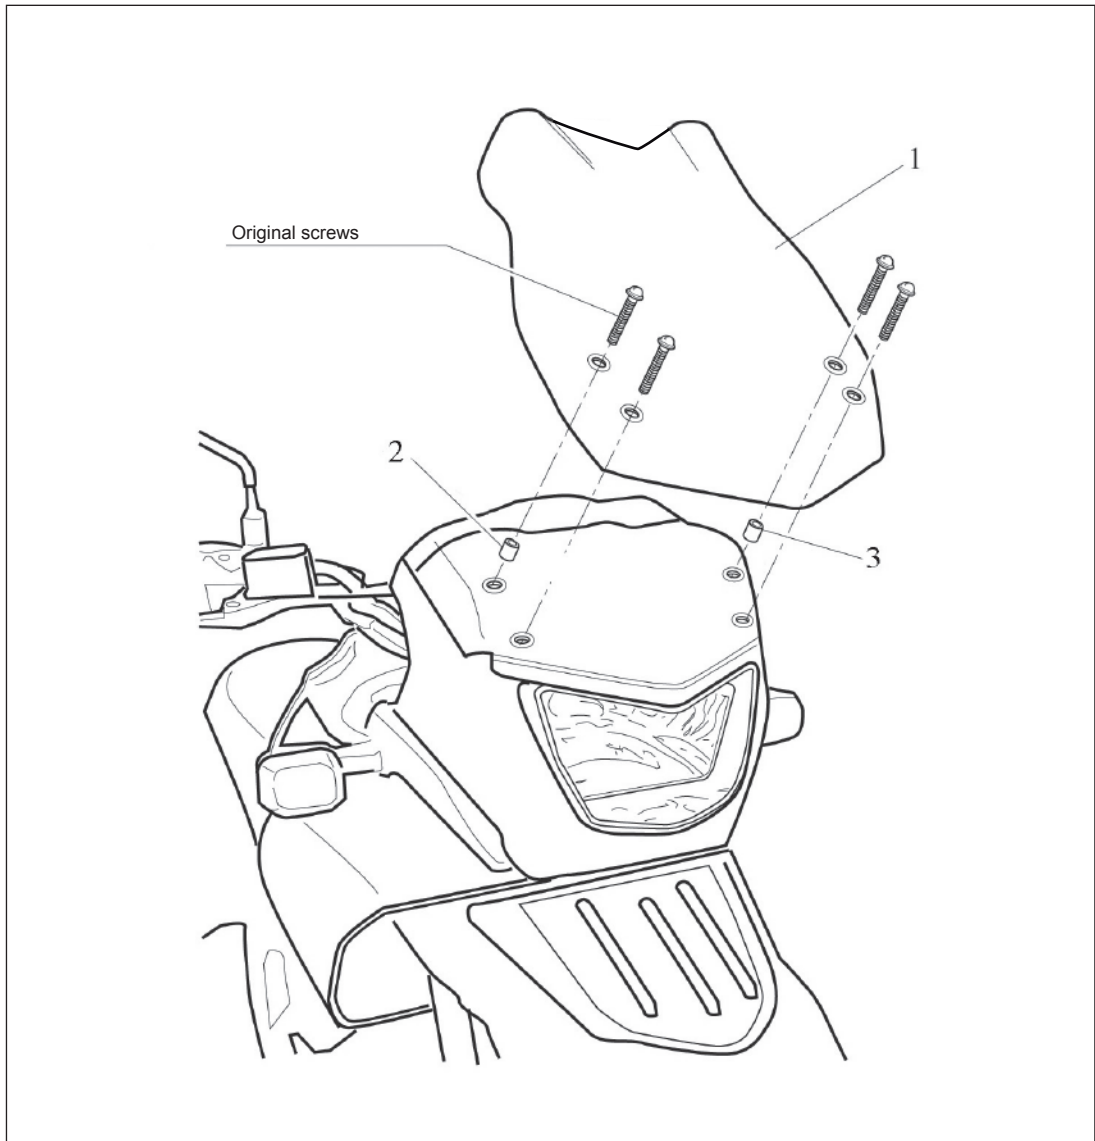

**MOUNTING INSTRUCTIONS**

**SCREEN FOR  
 BMW F-650-GS 2004 - 2007**

Mod.: STANDARD  
 Ref.: 2014  
 Mod.: TOURING  
 Ref.: 2015

MATERIALS INCLUDED AND ORDERED FOR THE INSTALLATION TO THE VEHICLE

ID.	DESCRIPTION	QTY.
1	Screen	1
2	Arrowhead Ø14Ø8x9	1
3	Arrowhead Ø14Ø8x6	1
4	Nylon washer Ø5	4