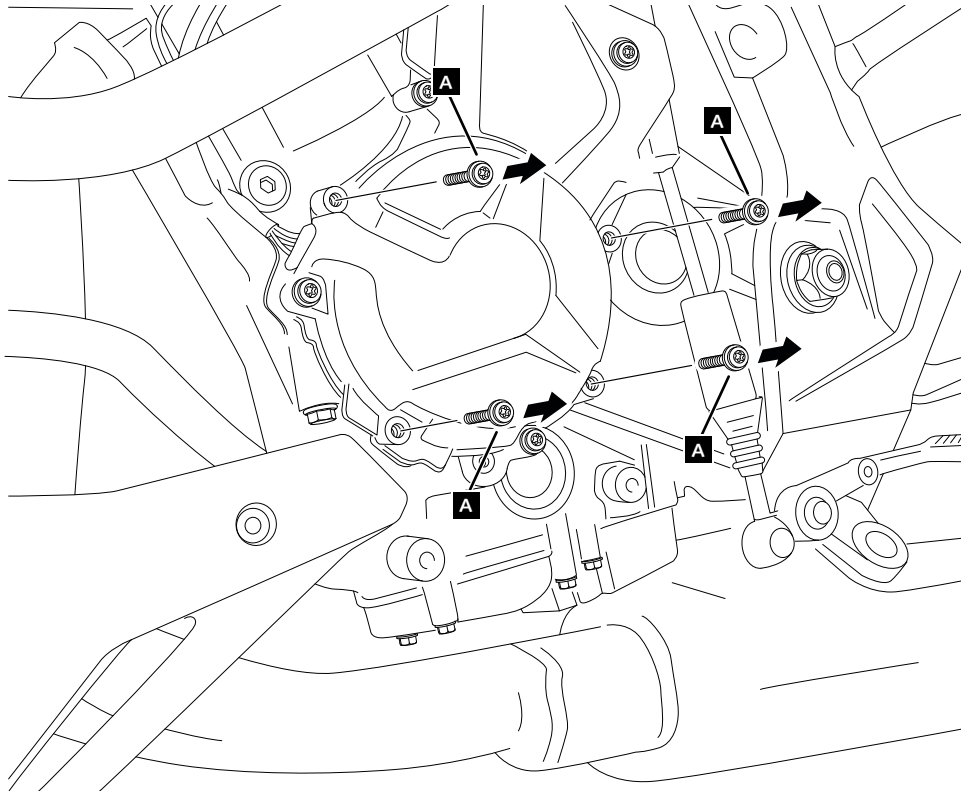

**BMW S1000R '17-'20 / S1000RR '15-'18 / S1000XR '15-'19**

**M O U N T I N G I N S T R U C T I O N S**

REF 20137N

LEFT COVER

ID.	PART	DESCRIPTION	QTY.	REF.:
1		Left cover	1	CONJUNTO--20137N
2		DIN6921 M6x40 torx screw	4	-

BMW S1000R '17-'20 / S1000RR '15-'18 / S1000XR '15-'19

REF 20137N

MOUNTING INSTRUCTIONS

1

DISASSEMBLY

**A** Original screws

2

ASSEMBLY

**2** (2.21 lbf ft + 90°) TORQUE

**BMW S1000R '17-'20 / S1000RR '15-'18 / S1000XR '15-'19**

**M O U N T I N G I N S T R U C T I O N S**

REF 20137N

**RIGHT SIDE COVERS**

ID.	PART	DESCRIPTION	QTY.	REF.:
1		Right cover 1	1	CONJUNTO--20137N
2		Right cover 2	1	CONJUNTO--20137N
3		DIN6921 M6x30 torx screw	4	-
4		DIN6921 M6x40 torx screw	3	-

**REF 20137N**

**MOUNTING INSTRUCTIONS**

**3**

**DISASSEMBLY**

**A** Original screws

**4**

**ASSEMBLY**

**4** (2.21 lbf ft + 90°) TORQUE