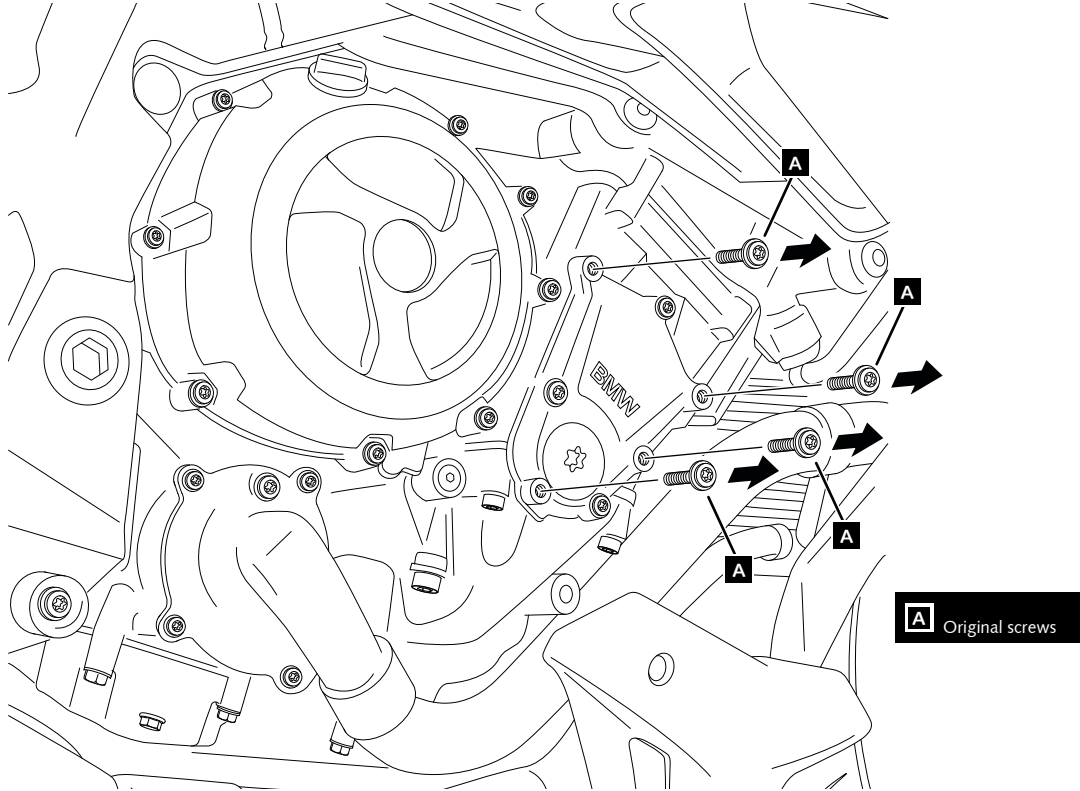

BMW S1000R '17-'20 / S1000RR '15-'18 / S1000XR '15-'19

REF 20137N

MOUNTING INSTRUCTIONS

1

DISASSEMBLY