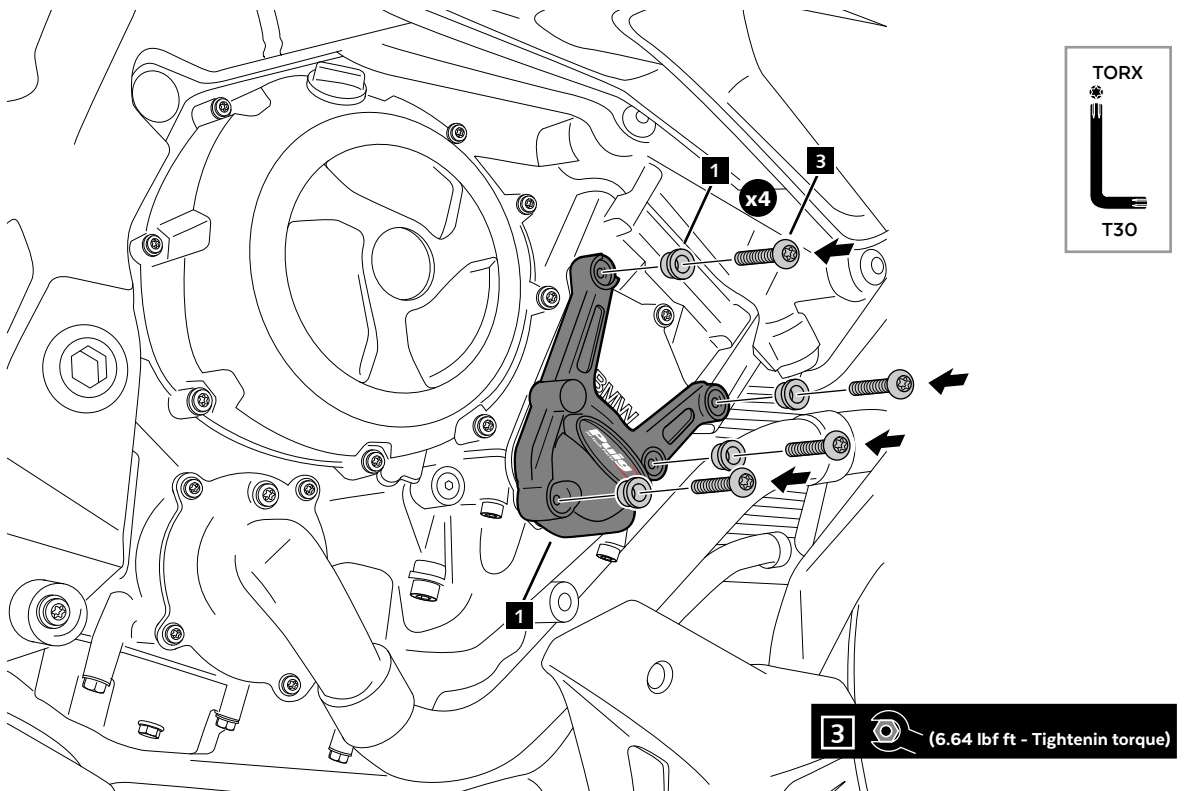

BMW S1000R '17-'20 / S1000RR '15-'18 / S1000XR '15-'19

REF 20137N

MOUNTING INSTRUCTIONS

1

DISASSEMBLY

2

ASSEMBLY