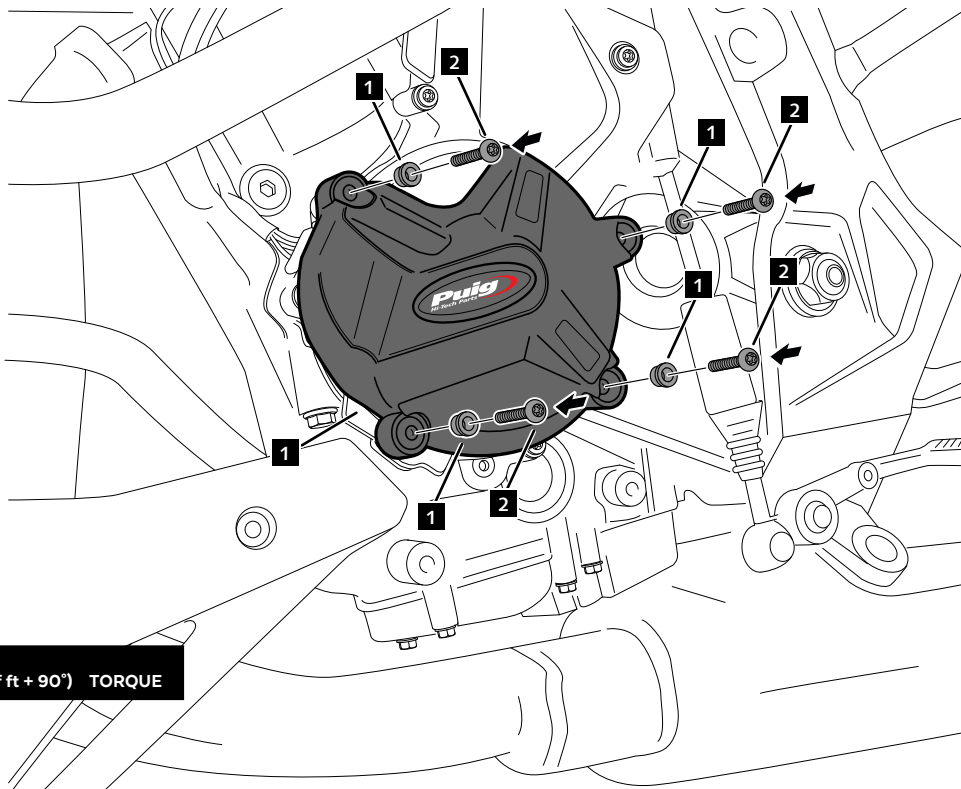

**BMW S1000R '17-'20 / S1000RR '15-'18 / S1000XR '15-'19**

**M O U N T I N G I N S T R U C T I O N S**

REF 20137N

LEFT COVER

ID.	PART	DESCRIPTION	QTY.	REF.:
1		Left cover	1	CONJUNTO--20137N
2		DIN6921 M6x40 torx screw	4	-

BMW S1000R '17-'20 / S1000RR '15-'18 / S1000XR '15-'19

REF 20137N

MOUNTING INSTRUCTIONS

1

DISASSEMBLY

**A** Original screws

2

ASSEMBLY

**2** (2.21 lbf ft + 90°) TORQUE

**BMW S1000R '17-'20 / S1000RR '15-'18 / S1000XR '15-'19**

**M O U N T I N G I N S T R U C T I O N S**

REF 20137N

**RIGHT SIDE COVERS**

ID.	PART	DESCRIPTION	QTY.	REF.:
1		Right cover 1	1	CONJUNTO--20137N
2		Right cover 2	1	CONJUNTO--20137N
3		DIN6921 M6x30 torx screw	4	-
4		DIN6921 M6x40 torx screw	3	-

**REF 20137N**

**MOUNTING INSTRUCTIONS**

**3**

**DISASSEMBLY**

**A** Original screws

**4**

**ASSEMBLY**

**4** (2.21 lbf ft + 90°) TORQUE