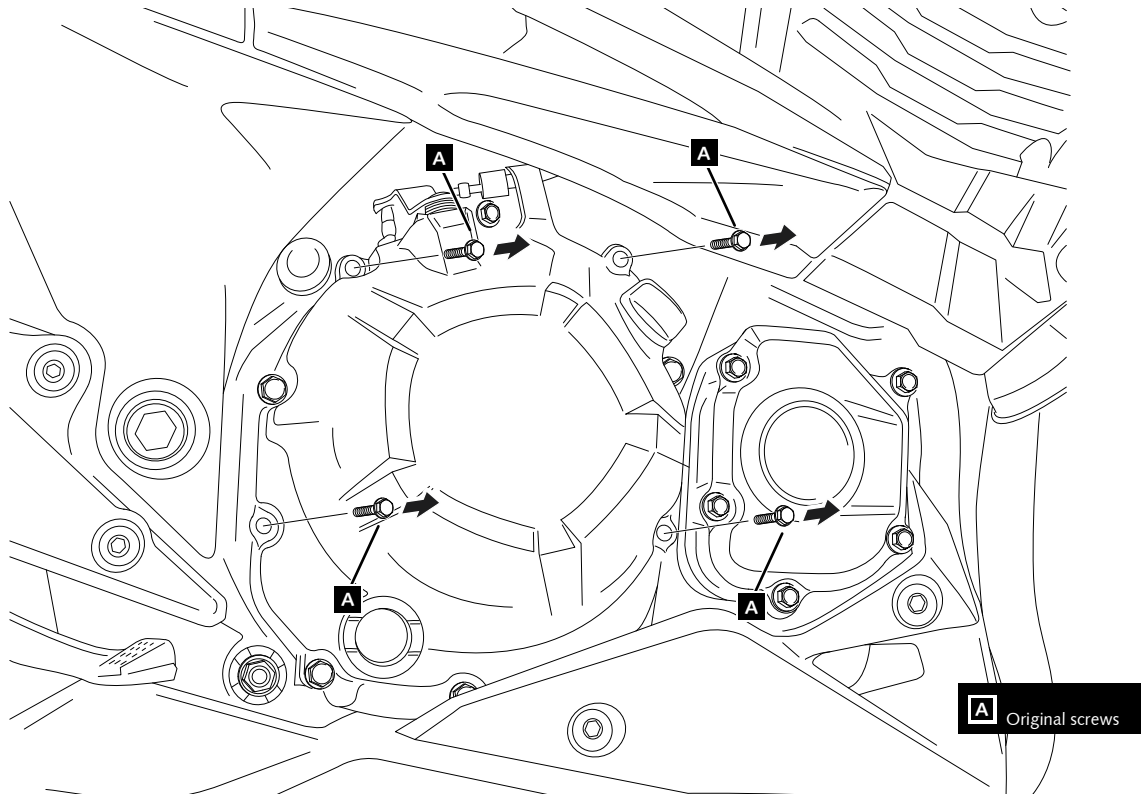

KAWASAKI Z800 '13-

REF 20136N

MOUNTING INSTRUCTIONS

1

DISASSEMBLY