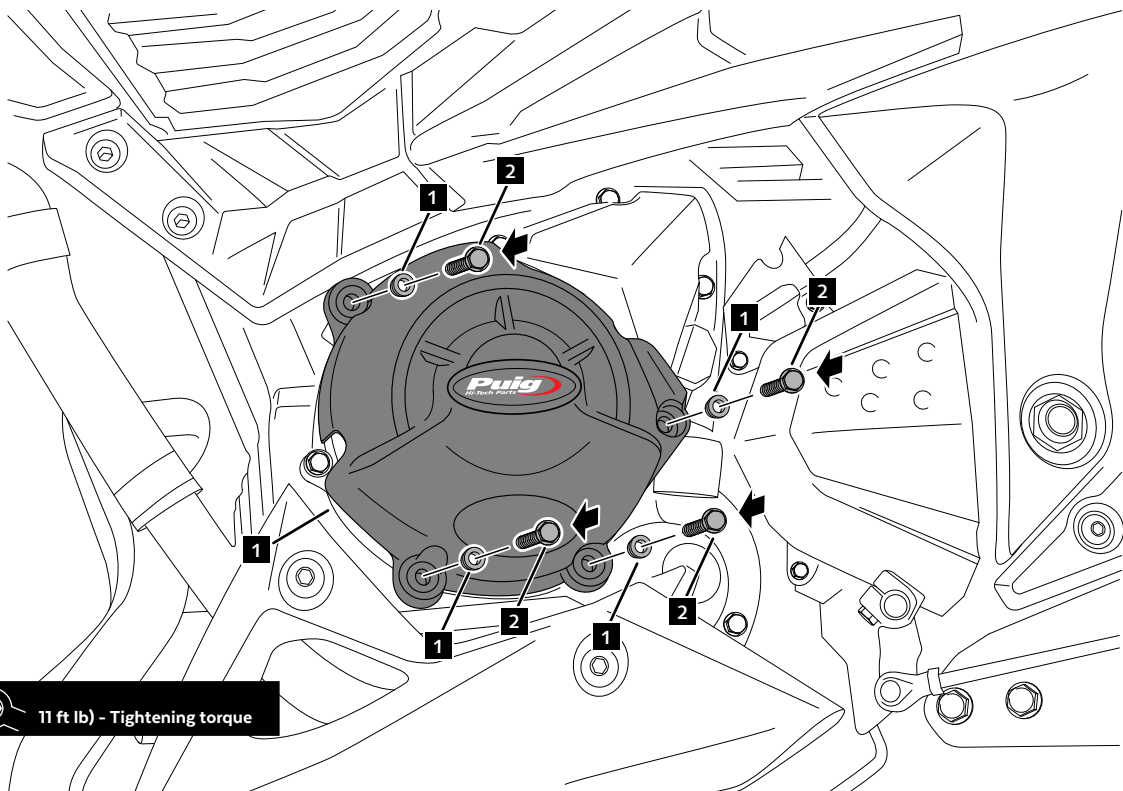

KAWASAKI Z800 '13-

M O U N T I N G I N S T R U C T I O N S

REF 20136N

ALTERNATOR COVER

ID.	PART	DESCRIPTION	QTY.	REF.:
1		Alternator cover	1	CONJUNTO--20136N
2		DIN6921 M6x40 screw	4	-

KAWASAKI Z800 '13-

REF 20136N

MOUNTING INSTRUCTIONS

1

DISASSEMBLY

2

ASSEMBLY

KAWASAKI Z800 '13-

M O U N T I N G I N S T R U C T I O N S

REF 20136N

CLUTCH COVER - WATER PUMP

ID.	PART	DESCRIPTION	QTY.	REF.:
1		Clutch cover	1	CONJUNTO--20136N
2		Water pump cover	1	CONJUNTO--20136N
3		M6x35 DIN6921 screw	4	-
4		M6x40 DIN6921 screw	4	-

KAWASAKI Z800 '13-