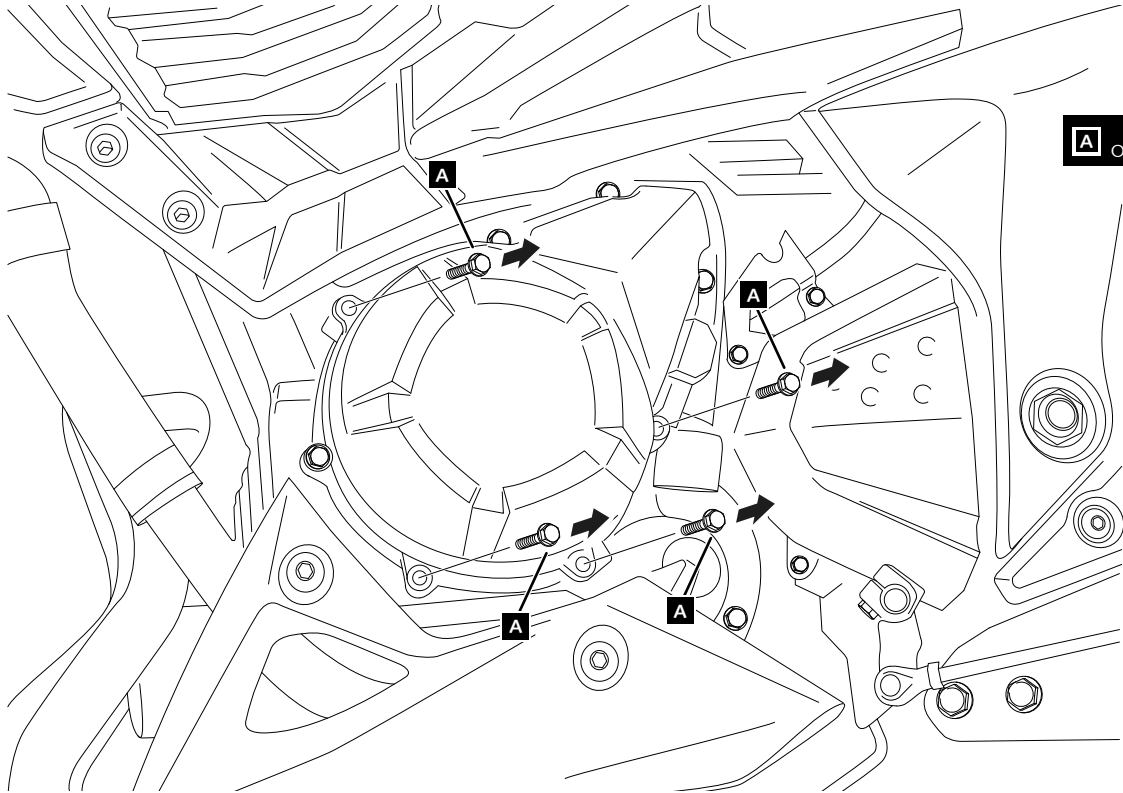

KAWASAKI Z800 '13-

M O U N T I N G I N S T R U C T I O N S

REF 20136N

ALTERNATOR COVER

ID.	PART	DESCRIPTION	QTY.	REF.:
1		Alternator cover	1	CONJUNTO--20136N
2		DIN6921 M6x40 screw	4	-

KAWASAKI Z800 '13-

REF 20136N

MOUNTING INSTRUCTIONS

1

DISASSEMBLY

2

ASSEMBLY

KAWASAKI Z800 '13-

M O U N T I N G I N S T R U C T I O N S

REF 20136N

CLUTCH COVER - WATER PUMP

ID.	PART	DESCRIPTION	QTY.	REF.:
1		Clutch cover	1	CONJUNTO--20136N
2		Water pump cover	1	CONJUNTO--20136N
3		M6x35 DIN6921 screw	4	-
4		M6x40 DIN6921 screw	4	-

KAWASAKI Z800 '13-

MOUNTING INSTRUCTIONS

3

DISASSEMBLY

4

ASSEMBLY