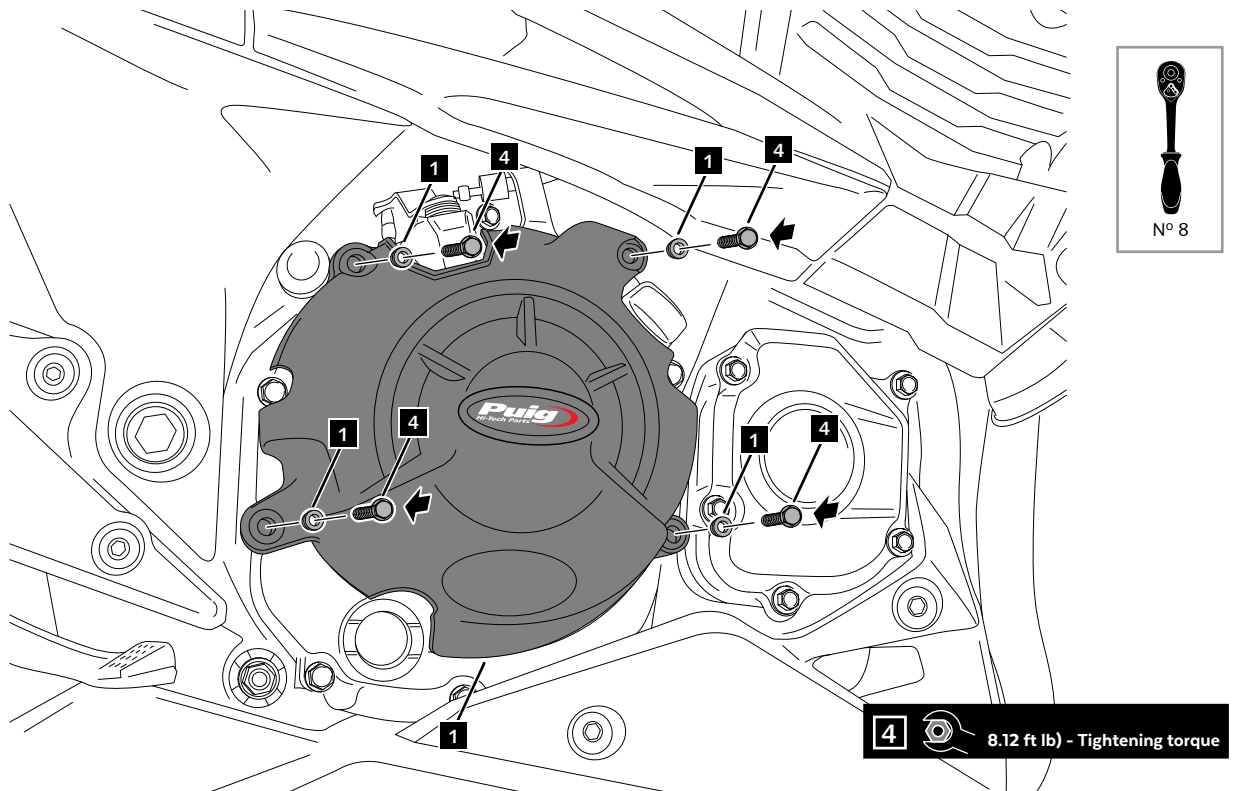

KAWASAKI Z800 '13-

REF 20136N

MOUNTING INSTRUCTIONS

1

DISASSEMBLY

2

ASSEMBLY