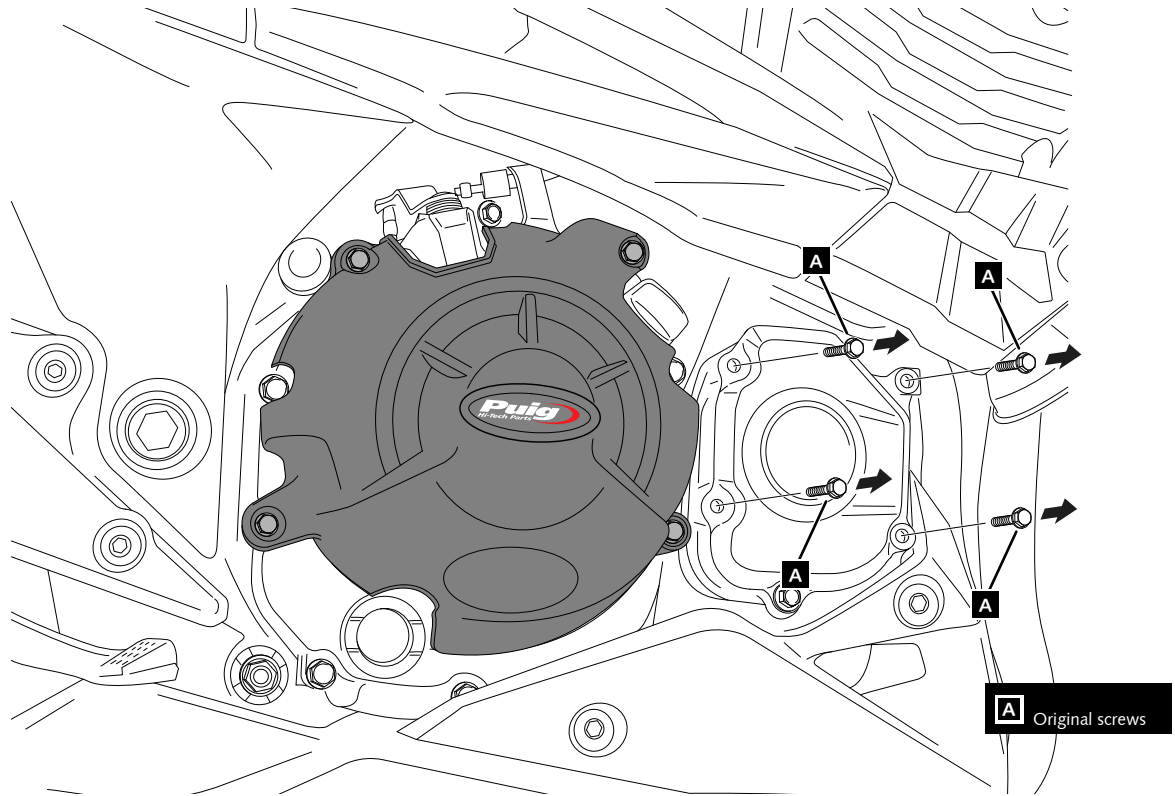

KAWASAKI Z800 '13-

REF 20136N

MOUNTING INSTRUCTIONS

3

DISASSEMBLY