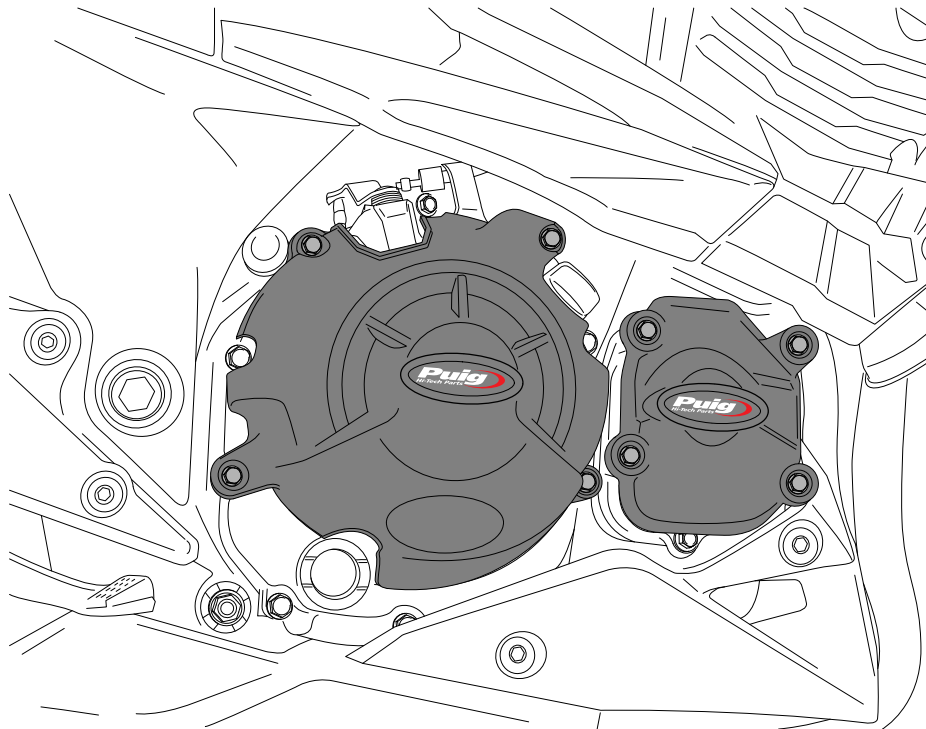

KAWASAKI Z800 '13-

M O U N T I N G I N S T R U C T I O N S

REF 20136N

ALTERNATOR COVER

ID.	PART	DESCRIPTION	QTY.	REF.:
1		Alternator cover	1	CONJUNTO--20136N
2		DIN6921 M6x40 screw	4	-

KAWASAKI Z800 '13-

REF 20136N

MOUNTING INSTRUCTIONS

1

DISASSEMBLY

2

ASSEMBLY

KAWASAKI Z800 '13-

M O U N T I N G I N S T R U C T I O N S

REF 20136N

CLUTCH COVER - WATER PUMP

ID.	PART	DESCRIPTION	QTY.	REF.:
1		Clutch cover	1	CONJUNTO--20136N
2		Water pump cover	1	CONJUNTO--20136N
3		M6x35 DIN6921 screw	4	-
4		M6x40 DIN6921 screw	4	-

KAWASAKI Z800 '13-