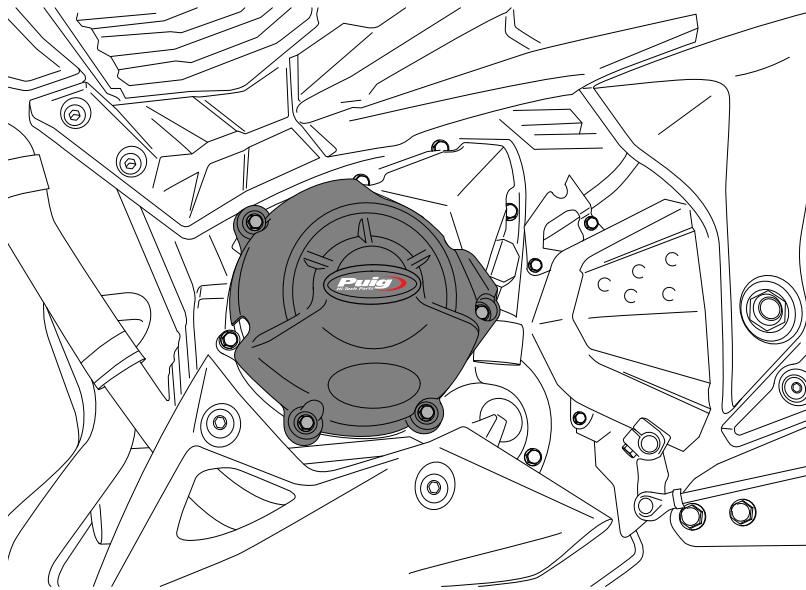

KAWASAKI Z800 '13-

M O U N T I N G I N S T R U C T I O N S

REF 20136N

ALTERNATOR COVER

ID.	PART	DESCRIPTION	QTY.	REF.:
1		Alternator cover	1	CONJUNTO--20136N
2		DIN6921 M6x40 screw	4	-

KAWASAKI Z800 '13-

REF 20136N

MOUNTING INSTRUCTIONS

1

DISASSEMBLY

2

ASSEMBLY

KAWASAKI Z800 '13-

M O U N T I N G I N S T R U C T I O N S

REF 20136N

CLUTCH COVER - WATER PUMP

ID.	PART	DESCRIPTION	QTY.	REF.:
1		Clutch cover	1	CONJUNTO--20136N
2		Water pump cover	1	CONJUNTO--20136N
3		M6x35 DIN6921 screw	4	-
4		M6x40 DIN6921 screw	4	-

KAWASAKI Z800 '13-