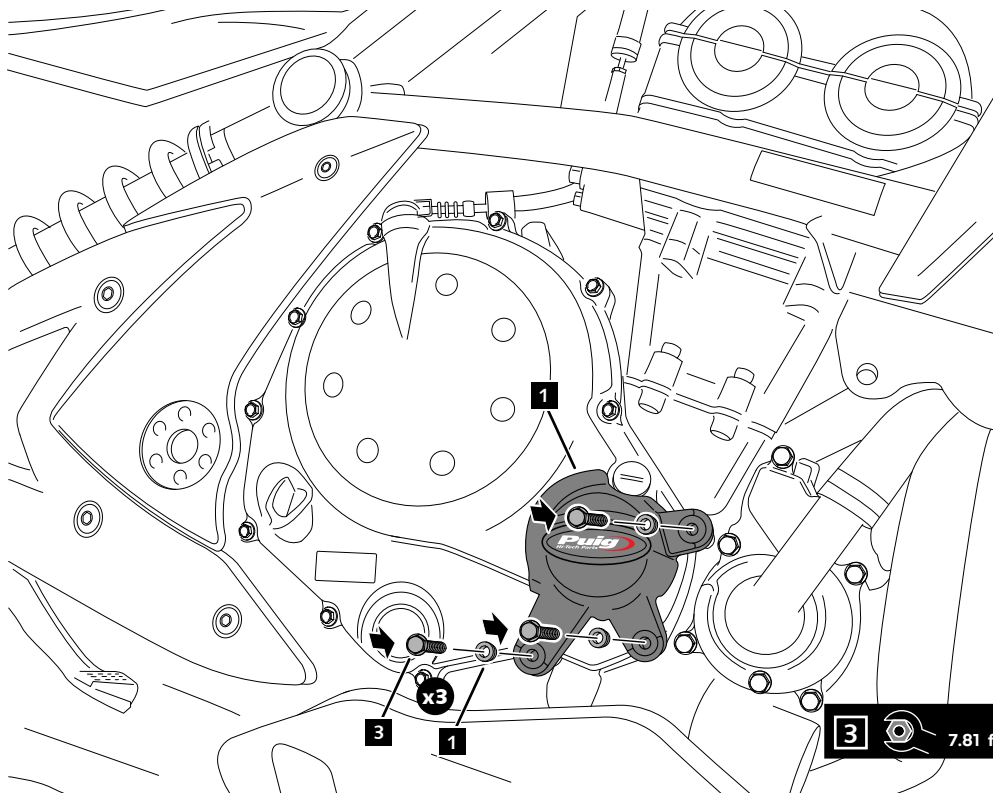

1 hour

EASY

ID.	PART	DESCRIPTION	QTY.	REF.:
1		Clutch cover 1	1	CONJUNTO--20134N
2		Clutch cover 2	1	CONJUNTO--20134N
3		M6x40 DIN6921 screw	6	-

KAWASAKI ER-6N '06-'16

REF 20134N

MOUNTING INSTRUCTIONS

1

DISASSEMBLY

A Original screws

2

ASSEMBLY

3 7.81 ft lb - Tightening torque

KAWASAKI ER-6N '06-'16

REF 20134N

- MOUNTING INSTRUCTIONS -

3