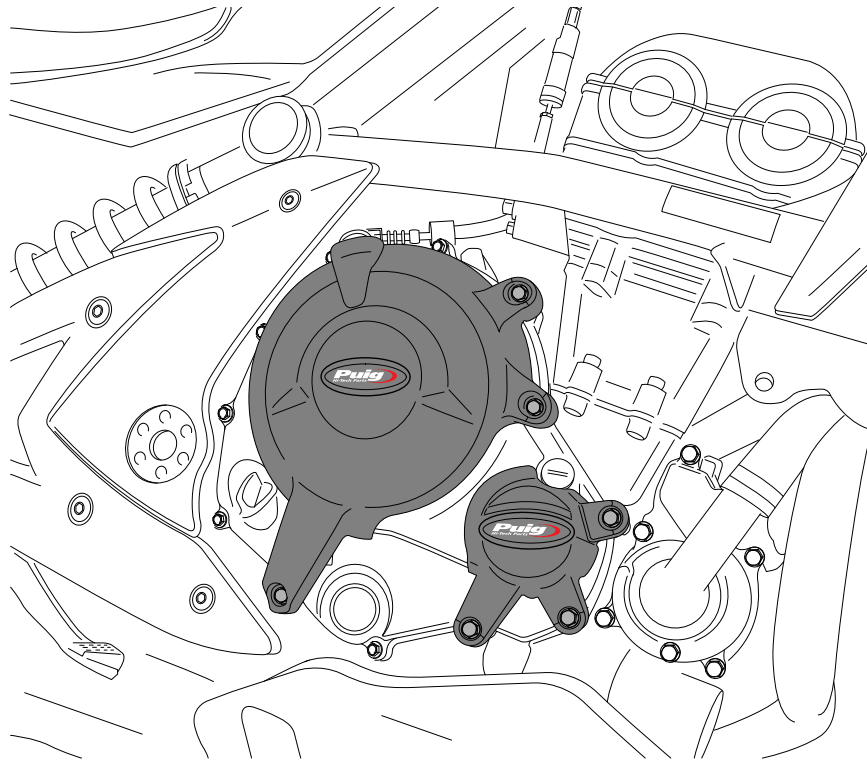

N° 8

2-3

8.85 ft lb - Tightening torque

KAWASAKI ER-6N '06-'16

M O U N T I N G I N S T R U C T I O N S

REF 20134N

TAPA EMGRAGUE / CLUTCH COVER

1 Person

1 hour

EASY

ID.	PART	DESCRIPTION	QTY.	REF.:
1		Clutch cover 1	1	CONJUNTO--20134N
2		Clutch cover 2	1	CONJUNTO--20134N
3		M6x40 DIN6921 screw	6	-

KAWASAKI ER-6N '06-'16

REF 20134N

MOUNTING INSTRUCTIONS

1

DISASSEMBLY

A Original screws

2

ASSEMBLY

3 7.81 ft lb - Tightening torque

KAWASAKI ER-6N '06-'16

REF 20134N

- MOUNTING INSTRUCTIONS -

3