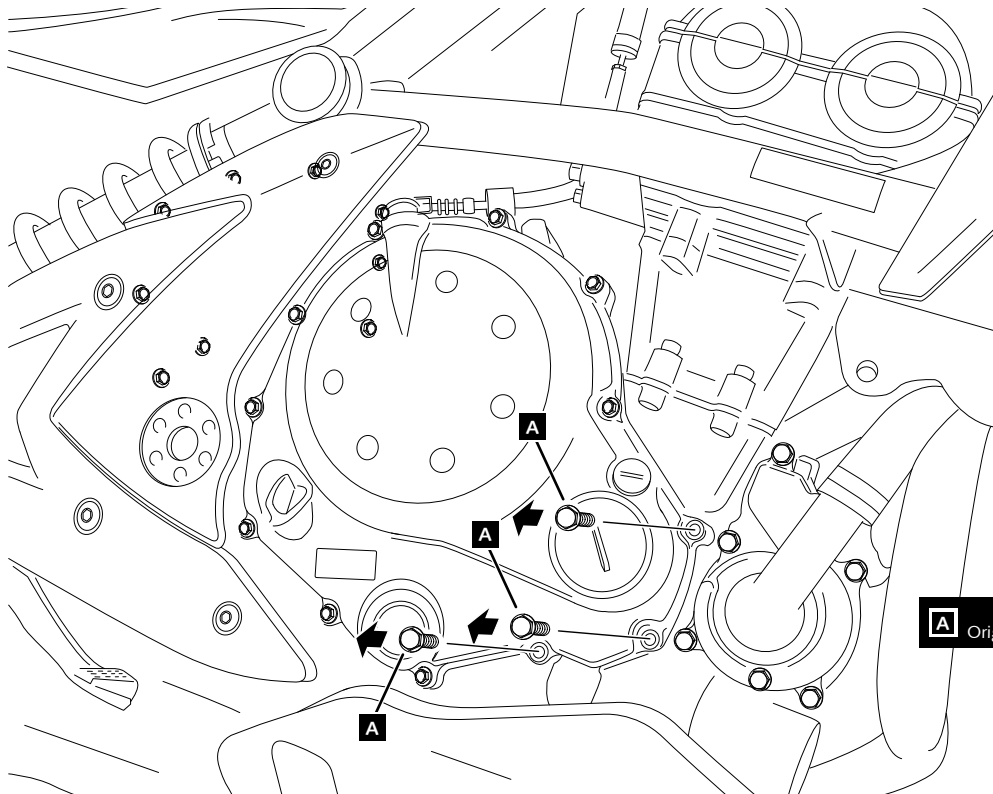

N° 8

2-3

8.85 ft lb - Tightening torque

KAWASAKI ER-6N '06-'16

M O U N T I N G I N S T R U C T I O N S

REF 20134N

TAPA EMGRAGUE / CLUTCH COVER

1 Person

1 hour

EASY

ID.	PART	DESCRIPTION	QTY.	REF.:
1		Clutch cover 1	1	CONJUNTO--20134N
2		Clutch cover 2	1	CONJUNTO--20134N
3		M6x40 DIN6921 screw	6	-

KAWASAKI ER-6N '06-'16

REF 20134N

MOUNTING INSTRUCTIONS

1

DISASSEMBLY

A Original screws

2

ASSEMBLY

3 7.81 ft lb - Tightening torque

KAWASAKI ER-6N '06-'16

REF 20134N

- MOUNTING INSTRUCTIONS -

3