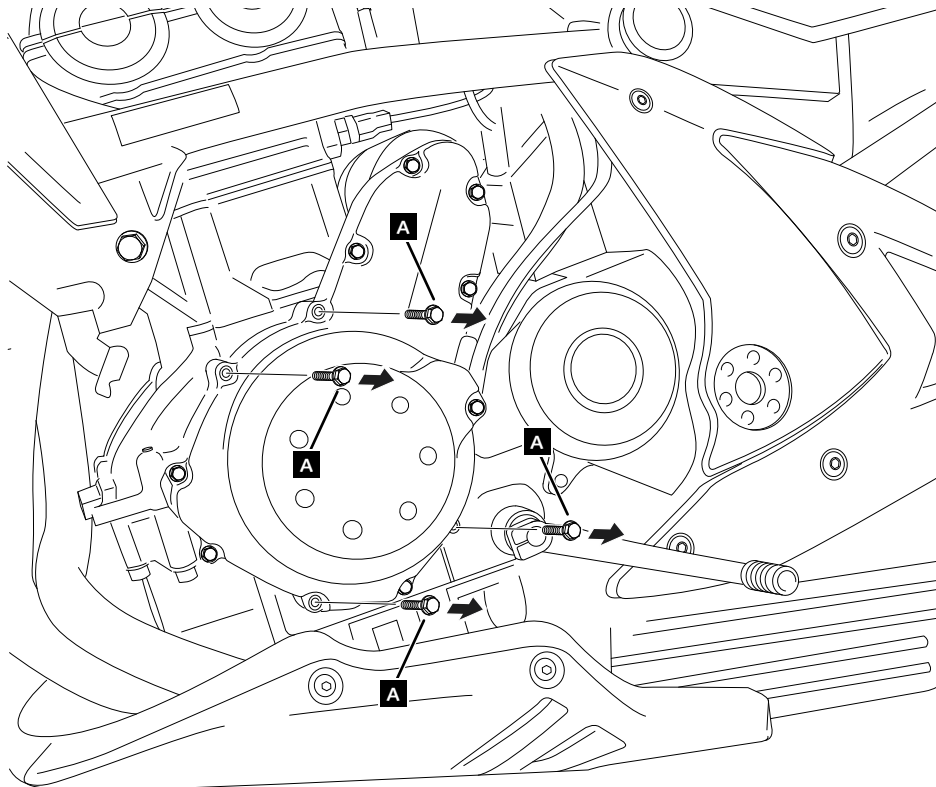

KAWASAKI ER-6N '06-'16

REF 20134N

MOUNTING INSTRUCTIONS

1

DISASSEMBLY

A Original screws

2

ASSEMBLY