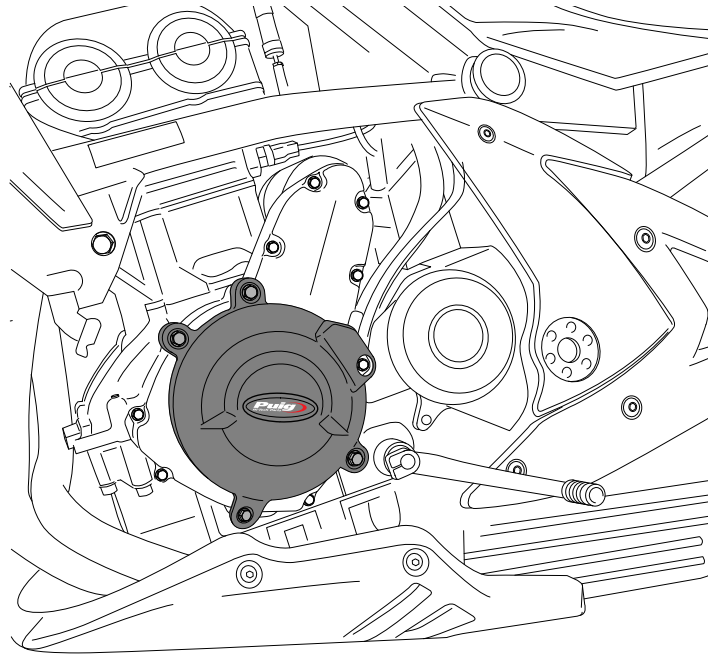

KAWASAKI ER-6N '06-'16

M O U N T I N G I N S T R U C T I O N S

REF 20134N

ALTERNATOR COVER

ID.	PART	DESCRIPTION	QTY.	REF.:
1		Alternator cover	1	CONJUNTO--20134N
2		DIN6921 M6x40 screw	3	-
3		DIN6921 M6x50 screw	1	-

KAWASAKI ER-6N '06-'16

REF 20134N

MOUNTING INSTRUCTIONS

1

DISASSEMBLY

A Original screws

2

ASSEMBLY

N° 8

2-3

8.85 ft lb - Tightening torque

KAWASAKI ER-6N '06-'16

M O U N T I N G I N S T R U C T I O N S

REF 20134N

TAPA EMGRAGUE / CLUTCH COVER

1 Person

1 hour

EASY

ID.	PART	DESCRIPTION	QTY.	REF.:
1		Clutch cover 1	1	CONJUNTO--20134N
2		Clutch cover 2	1	CONJUNTO--20134N
3		M6x40 DIN6921 screw	6	-

KAWASAKI ER-6N '06-'16

REF 20134N

MOUNTING INSTRUCTIONS

1

DISASSEMBLY