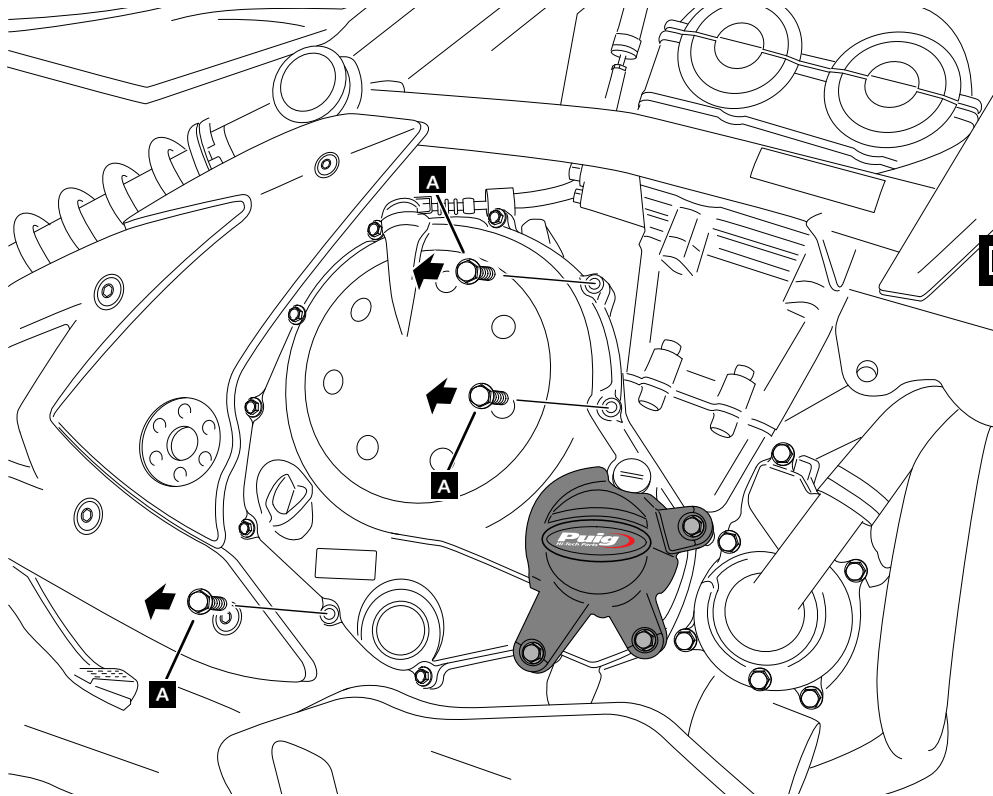

1 hour

EASY

ID.	PART	DESCRIPTION	QTY.	REF.:
1		Clutch cover 1	1	CONJUNTO--20134N
2		Clutch cover 2	1	CONJUNTO--20134N
3		M6x40 DIN6921 screw	6	-

KAWASAKI ER-6N '06-'16

REF 20134N

MOUNTING INSTRUCTIONS

1

DISASSEMBLY

A Original screws

2

ASSEMBLY

3 7.81 ft lb - Tightening torque

KAWASAKI ER-6N '06-'16

REF 20134N

- MOUNTING INSTRUCTIONS -

3

DISASSEMBLY

4

ASSEMBLY