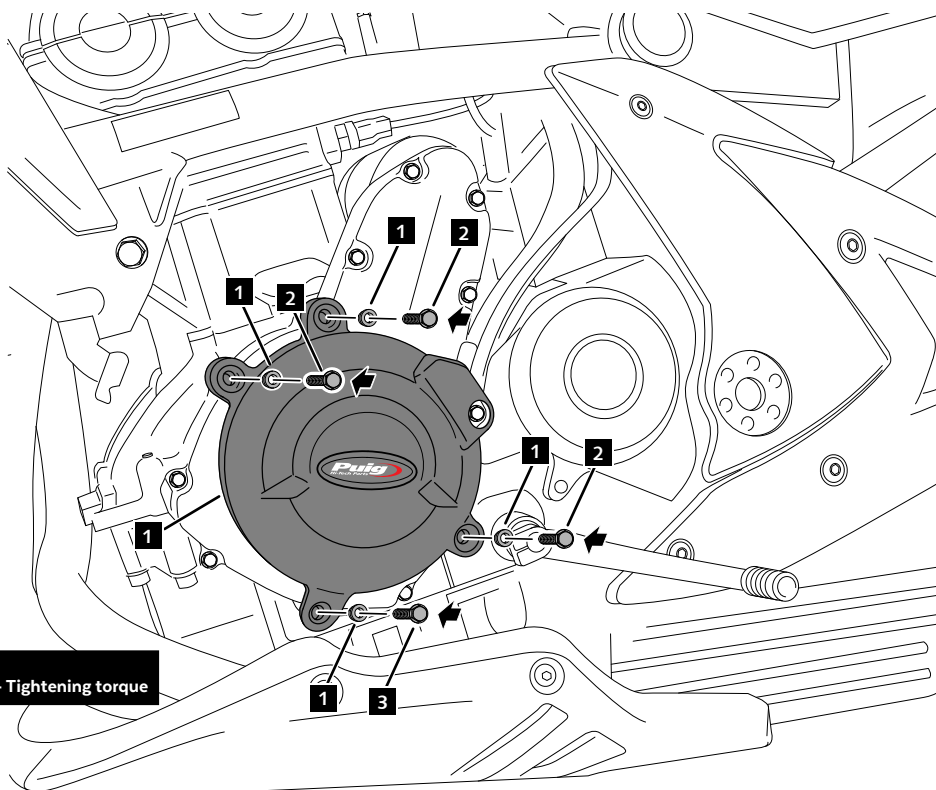

KAWASAKI ER-6N '06-'16

REF 20134N

MOUNTING INSTRUCTIONS

1

DISASSEMBLY

A Original screws

2

ASSEMBLY

N° 8

2-3

8.85 ft lb - Tightening torque

KAWASAKI ER-6N '06-'16

M O U N T I N G I N S T R U C T I O N S

REF 20134N

TAPA EMGRAGUE / CLUTCH COVER

1 Person

1 hour

EASY

ID.	PART	DESCRIPTION	QTY.	REF.:
1		Clutch cover 1	1	CONJUNTO--20134N
2		Clutch cover 2	1	CONJUNTO--20134N
3		M6x40 DIN6921 screw	6	-

KAWASAKI ER-6N '06-'16

REF 20134N

MOUNTING INSTRUCTIONS

1

DISASSEMBLY

A Original screws

2

ASSEMBLY

3 7.81 ft lb - Tightening torque

KAWASAKI ER-6N '06-'16

REF 20134N

- MOUNTING INSTRUCTIONS -

3