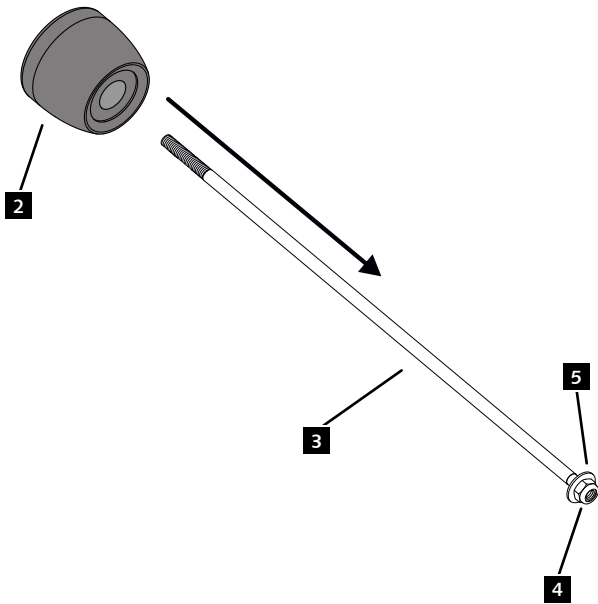

**KAWASAKI Z-750 '07-'12 / Z-900 '17- / Z-900RS/CAFE '18- /  
Z-1000 '10-'13 / Z-1000SX '11-'18**

REF 20101N

**PROTECTOR FRONT-AXLE PHB19**

| ID. | PART | QTY. | REF.:           |
|-----|------|------|-----------------|
| 1   |      | 1    | PROFOR23-3-0767 |
| 2   |      | 1    | PROFOR21-2-0765 |
| 3   |      | 1    | VARIFO04-1-0004 |
| 4   |      | 2    | TUZBM6000000024 |
| 5   |      | 2    | ARANDEPD125-054 |
| 6   |      | 2    | TAPAFINALR17-18 |

**KAWASAKI Z-750 '07-'12 / Z-900 '17- / Z-900RS/CAFE '18- /  
Z-1000 '10-'13 / Z-1000SX '11-'18**

**MOUNTING INSTRUCTIONS**

**1**

**ASSEMBLY**

**2**

**ASSEMBLY**

**3**

**ASSEMBLY**

**6**

Removing the cap