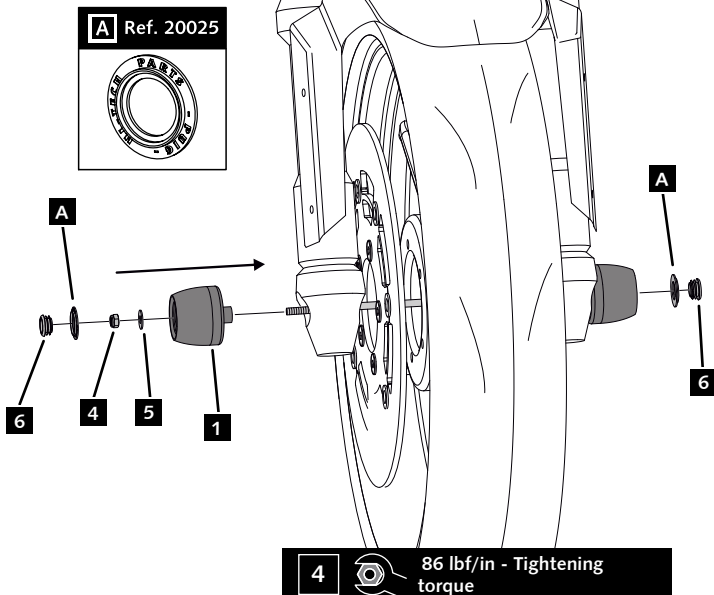

**KAWASAKI Z-750 '07-'12 / Z-900 '17- / Z-900RS/CAFE '18- /  
Z-1000 '10-'13 / Z-1000SX '11-'18**

**MOUNTING INSTRUCTIONS**

**1**

**ASSEMBLY**

**2**

**ASSEMBLY**

**3**

**ASSEMBLY**

**6**

Removing the cap