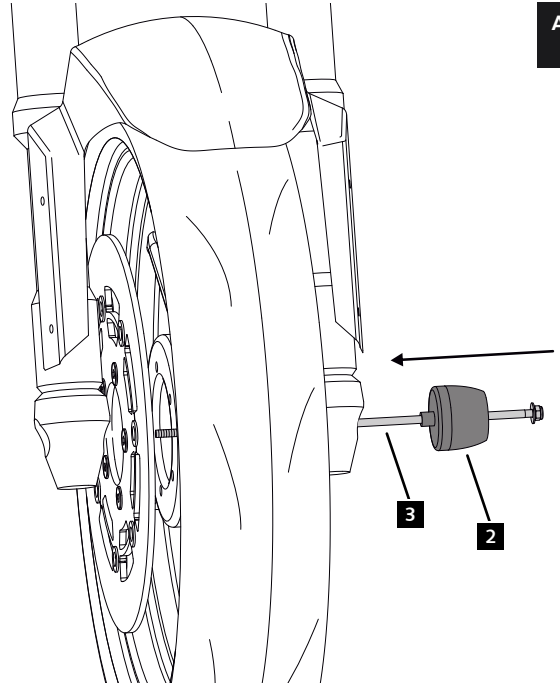

**KAWASAKI Z-750 '07-'12 / Z-900 '17- / Z-900RS/CAFE '18- /  
Z-1000 '10-'13 / Z-1000SX '11-'18**

**MOUNTING INSTRUCTIONS**

**1**

**ASSEMBLY**

**2**

**ASSEMBLY**

**3**

**ASSEMBLY**

**6**

Removing the cap