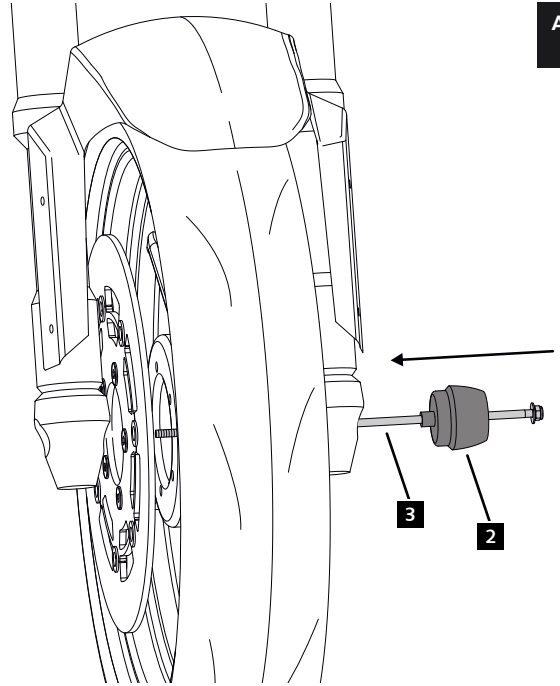

BMW F 850GS '18- / BMW F 750GS '18-

MOUNTING INSTRUCTIONS

1

ASSEMBLY

2

ASSEMBLY

3

ASSEMBLY