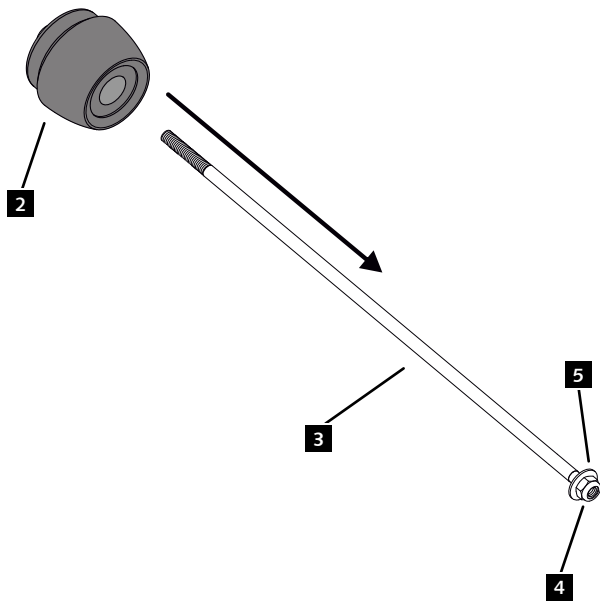

BMW F 850GS '18- / BMW F 750GS '18-

MOUNTING INSTRUCTIONS

1

ASSEMBLY