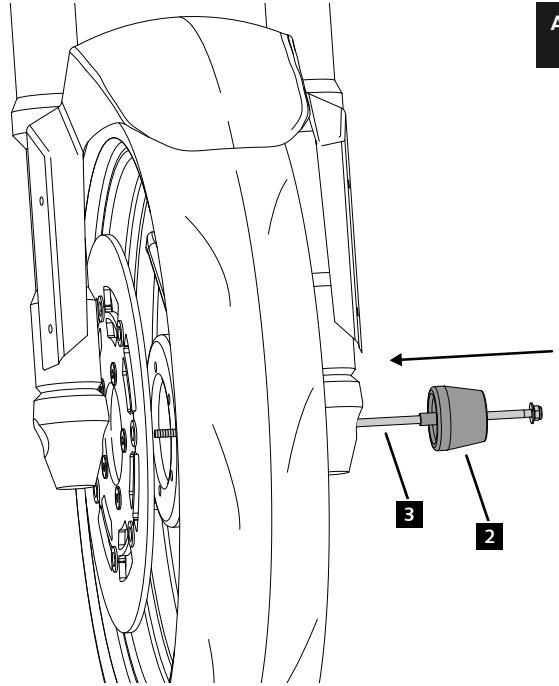

KTM DUKE 790 '18

MOUNTING INSTRUCTIONS

1

ASSEMBLY

2

ASSEMBLY

3

ASSEMBLY