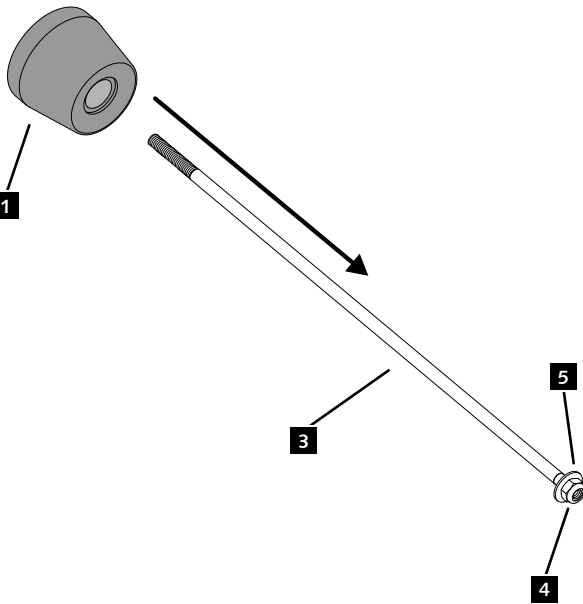

HONDA CB1000R '18-

MOUNTING INSTRUCTIONS

1

ASSEMBLY