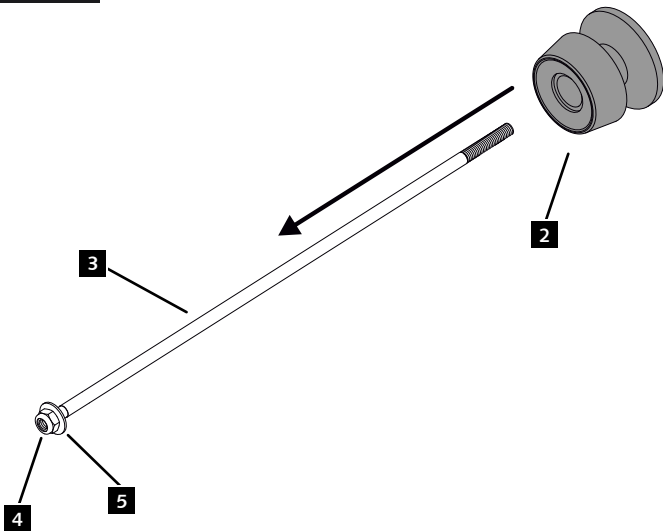

HONDA CB 1000R '18-

MOUNTING INSTRUCTIONS

1

ASSEMBLY