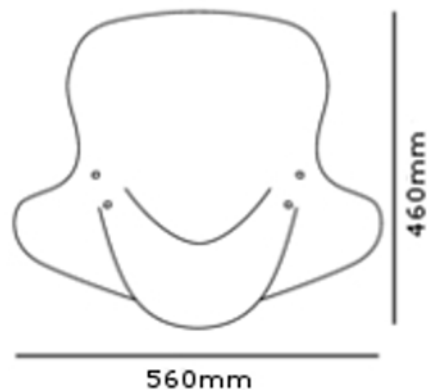

TECHNICAL FEATURES

Check the ABE HOMOLOGATION document if the product is homologated for your motorcycle

ROUNDED CONTOUR-PROFILE

TÜV APPROVED