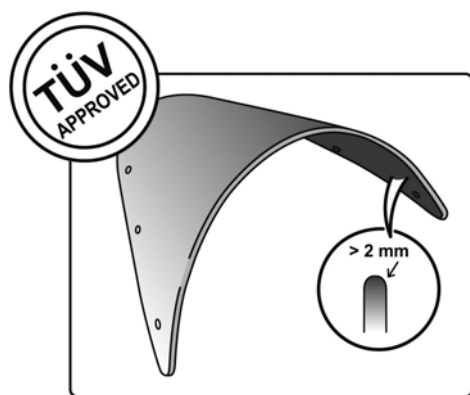

TECHNICAL FEATURES

Check the ABE HOMOLOGATION document if the product is homologated for your motorcycle

ROUNDED CONTOUR-PROFILE

TÜV APPROVED