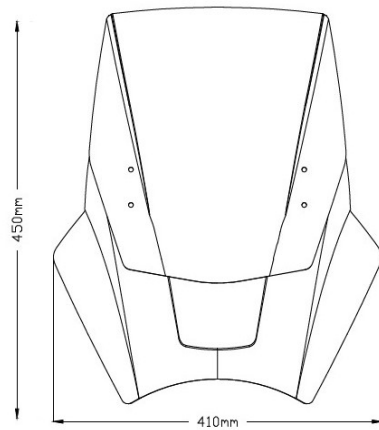

TECHNICAL FEATURES

Check the ABE HOMOLOGATION document if the product is homologated for your motorcycle

ROUNDED CONTOUR-PROFILE

TÜV APPROVED