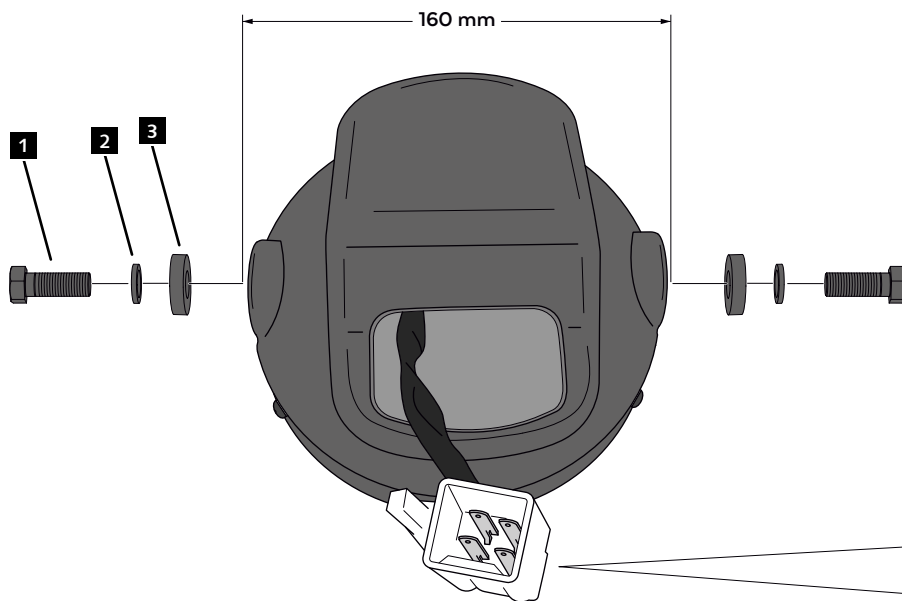

UNIVERSAL

M O U N T I N G I N S T R U C T I O N S

REF 1944N

LED TECHNOLOGY HEADLIGHT

ID.	PART	DESCRIPTION	QTY.	REF.:
1		M8x30 DIN933 screw	2	XXX
2		M8 DIN 125 washer	2	XXX
3		M8 DIN127 grower washer	2	XXX

CONNECTION

A	BLUE	DIPPED BEAM
B	BROWN	POSITION
C	WHITE	HIGH BEAM
D	GREEN	NEGATIVE