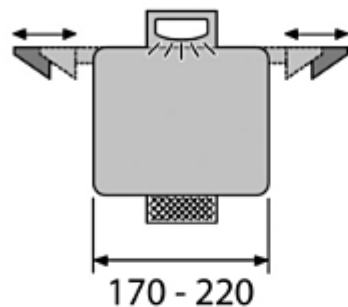

TECHNICAL FEATURES

UNIVERSAL

Suitable for most license plates.
According to models.

It is supplied with light and reflector, both homologated
According to models.

INTERMITTENT

Adjustable intermittent bracket
According to models.