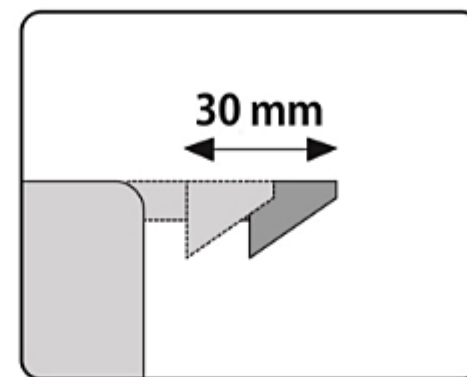

TECHNICAL FEATURES

UNIVERSAL

Suitable for most license plates.
According to models.

It is supplied with light and reflector, both homologated
According to models.

INTERMITTENT

Adjustable intermittent bracket
According to models.