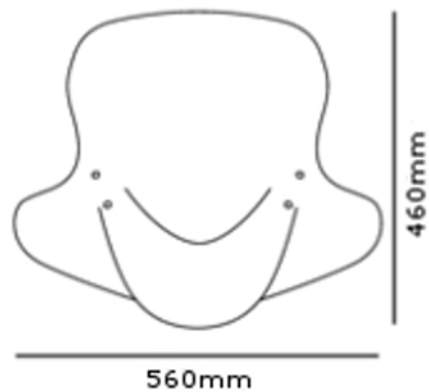

TECHNICAL FEATURES

Check the ABE HOMOLOGATION document if the product is homologated for your motorcycle

ROUNDED CONTOUR-PROFILE

TÜV APPROVED