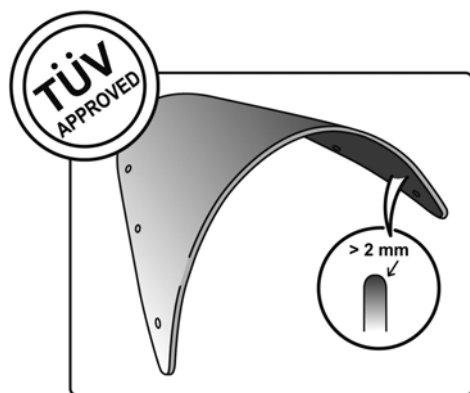

TECHNICAL FEATURES

Check the ABE HOMOLOGATION document if the product is homologated for your motorcycle

ROUNDED CONTOUR-PROFILE

TÜV APPROVED