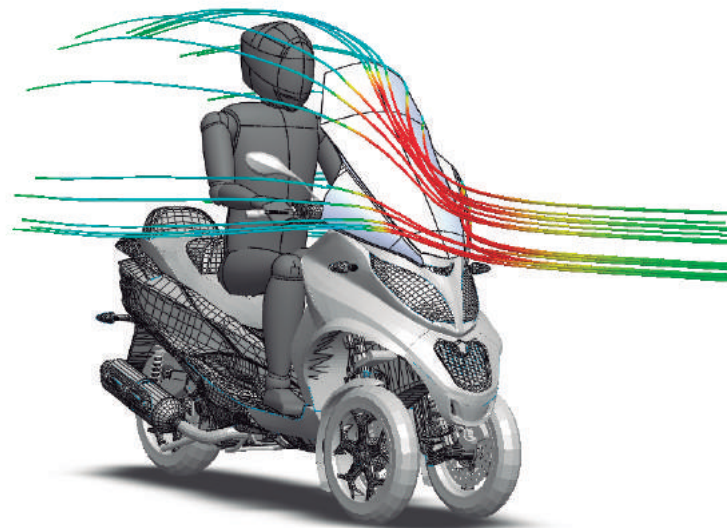

COMPARISON

AERODYNAMIC TEST

REF.1666

PIAGGIO MP3 350 / 500 HPE

2018 -

ORIGINAL SCREEN

TOURING SCREEN

HELMET PROTECTION

UPPER BODY PROTECTION

LOW BODY PROTECTION

HELMET PROTECTION

UPPER BODY PROTECTION

LOW BODY PROTECTION

LOW PRESSURE

HIGH PRESSURE

TOTAL DISSIPATED PRESSURE WITH PUIG SCREEN IS EQUIVALENT TO **2.08 Kg**

INCREASE WIND PROTECTION

100%

AERODYNAMIC TEST CONDITIONS

VSPEED	130 Km/h	80 mph
RIDER HEIGH	180 cm	5.9 ft
TEMPERATURE	20°	68°F
RIDER POSITION	Standard	
LATERAL WIND	No	

When it comes to quality motorcycle windshields & fairings, Puig is the brand you can depend on.