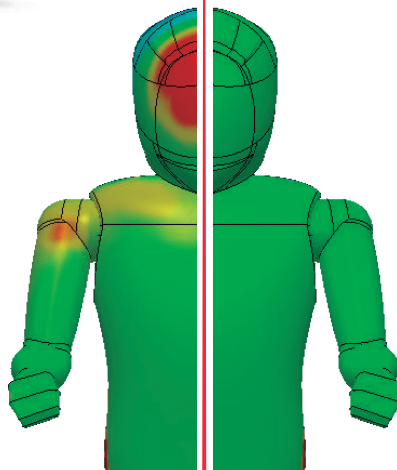

UPPER BODY PROTECTION

LOW BODY PROTECTION

HELMET PROTECTION

UPPER BODY PROTECTION

LOW BODY PROTECTION

LOW PRESSURE

HIGH PRESSURE

TOTAL DISSIPATED PRESSURE WITH PUIG SCREEN IS EQUIVALENT TO **2.08 Kg**

INCREASE WIND PROTECTION

100%

AERODYNAMIC TEST CONDITIONS

VSPEED	130 Km/h	80 mph
RIDER HEIGH	180 cm	5.9 ft
TEMPERATURE	20°	68°F
RIDER POSITION	Standard	
LATERAL WIND	No	

When it comes to quality motorcycle windshields & fairings, Puig is the brand you can depend on.