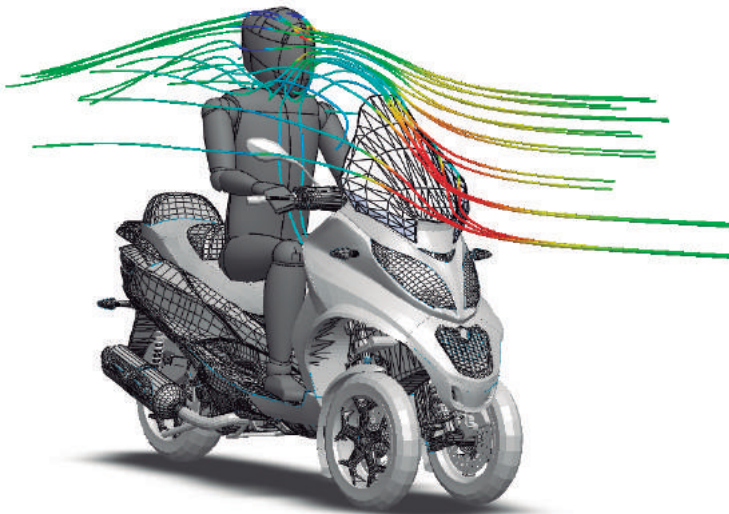

COMPARISON

AERODYNAMIC TEST

REF.1666

PIAGGIO MP3 350 / 500 HPE

2018 -

ORIGINAL SCREEN

TOURING SCREEN

HELMET PROTECTION

UPPER BODY PROTECTION

LOW BODY PROTECTION

HELMET PROTECTION

UPPER BODY PROTECTION

LOW BODY PROTECTION

LOW PRESSURE

HIGH PRESSURE

TOTAL DISSIPATED PRESSURE WITH PUIG SCREEN IS EQUIVALENT TO **2.08 Kg**

INCREASE WIND PROTECTION

100%

AERODYNAMIC TEST CONDITIONS

VSPEED	130 Km/h	80 mph
RIDER HEIGH	180 cm	5.9 ft
TEMPERATURE	20°	68°F
RIDER POSITION	Standard	
LATERAL WIND	No	

When it comes to quality motorcycle windshields & fairings, Puig is the brand you can depend on.