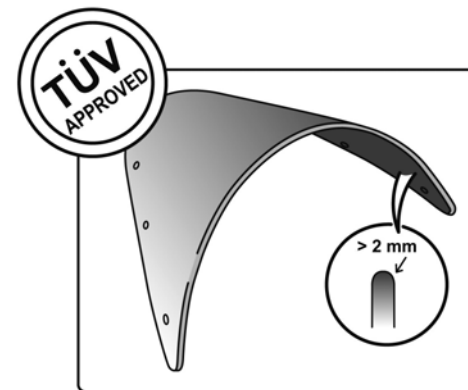

TECHNICAL FEATURES

ROUNDED CONTOUR-PROFILE

Check the ABE HOMOLOGATION document if the product is homologated for your motorcycle

TÜV APPROVED