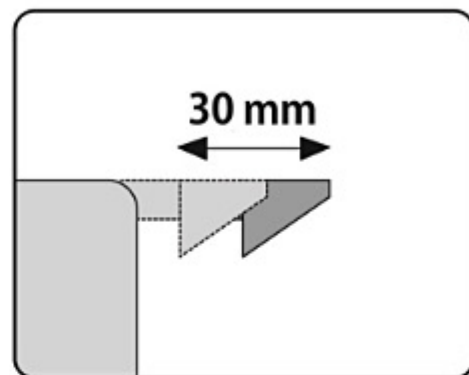

TECHNICAL FEATURES

UNIVERSAL

Suitable for most license plates.
According to models.

It is supplied with light and reflector, both homologated
According to models.

INTERMITTENT

Adjustable intermittent bracket
According to models.

ADJUSTABLE

Fixed or adjustable in inclination, depending on models.

Feel the difference with Puig.

Check out an excellent selection of motorcycle license plate accessories we offer on our website.