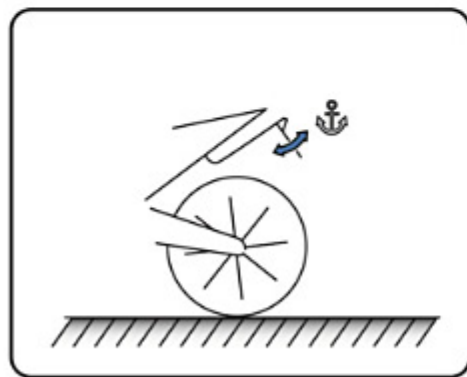

TECHNICAL FEATURES

UNIVERSAL

Suitable for most license plates.
According to models.

It is supplied with light and reflector, both homologated
According to models.

INTERMITTENT

Adjustable intermittent bracket
According to models.

ADJUSTABLE

Fixed or adjustable in inclination, depending on models.

Feel the difference with Puig.

Check out an excellent selection of motorcycle license plate accessories we offer on our website.