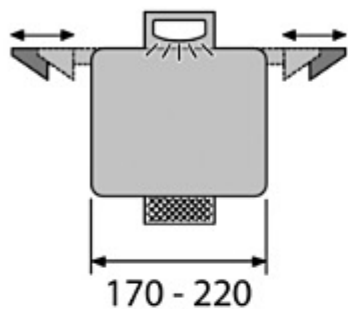

TECHNICAL FEATURES

UNIVERSAL

Suitable for most license plates.
According to models.

It is supplied with light and reflector, both homologated
According to models.

INTERMITTENT

Adjustable intermittent bracket
According to models.

ADJUSTABLE

Fixed or adjustable in inclination, depending on models.

Feel the difference with Puig.

Check out an excellent selection of motorcycle license plate accessories we offer on our website.