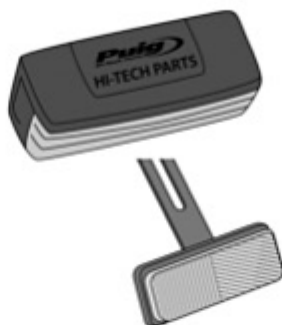

TECHNICAL FEATURES

UNIVERSAL

Suitable for most license plates.
According to models.

It is supplied with light and reflector, both homologated
According to models.

INTERMITTENT

Adjustable intermittent bracket
According to models.

ADJUSTABLE

Fixed or adjustable in inclination, depending on models.

Feel the difference with Puig.

Check out an excellent selection of motorcycle license plate accessories we offer on our website.