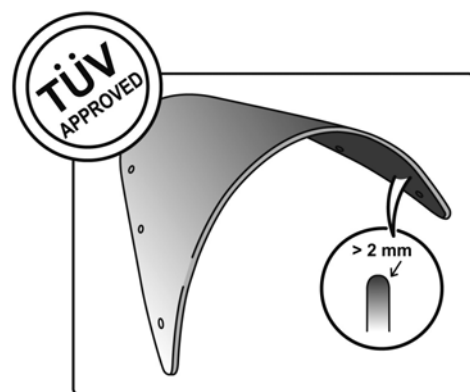

TECHNICAL FEATURES

ROUNDED CONTOUR-PROFILE

Check the ABE HOMOLOGATION document if the product is homologated for your motorcycle

TÜV APPROVED