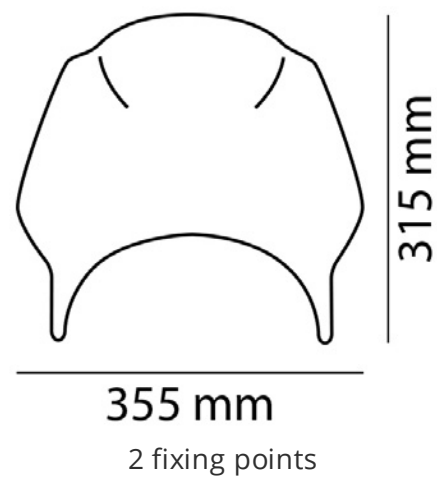

TECHNICAL FEATURES

ROUNDED CONTOUR-PROFILE

Check the ABE HOMOLOGATION document if the product is homologated for your motorcycle

TÜV APPROVED