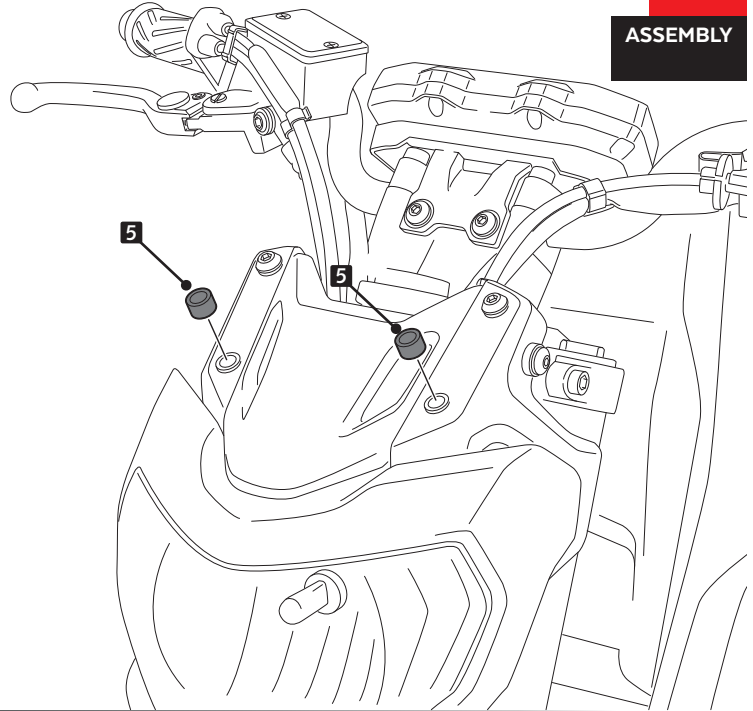

YAMAHA MT-07 '18-

M O U N T I N G I N S T R U C T I O N S

REF 1439

WINDSHIELD NAKED NEW GENERATION SPORT PLUS

1 Person

15 min

EASY

ROUNDED CONTOUR-PROFILE

ALLEN

N° 4
N° 5

ID	PART	DESCRIPTION	QTY	REF
1		Sport plus cover	1	1439JM3
2		Ø12,5 x 4 silicon spacers (supplied already mounted on item 1)	2	TOPE-PA12,7X3,5
3		M6x35 Ø11 ISO 7380 Allen screw	2	TORNIAI7380-276
4		M6x1 nylon washer	2	ARANDEPNVCN0246
5		Ø8,5 x Ø13 x 3,5 Arrowhead	2	CASQUI-----775

YAMAHA MT-07 '18-

MOUNTING INSTRUCTIONS

1

DISASSEMBLY

2

ASSEMBLY

3

ASSEMBLY