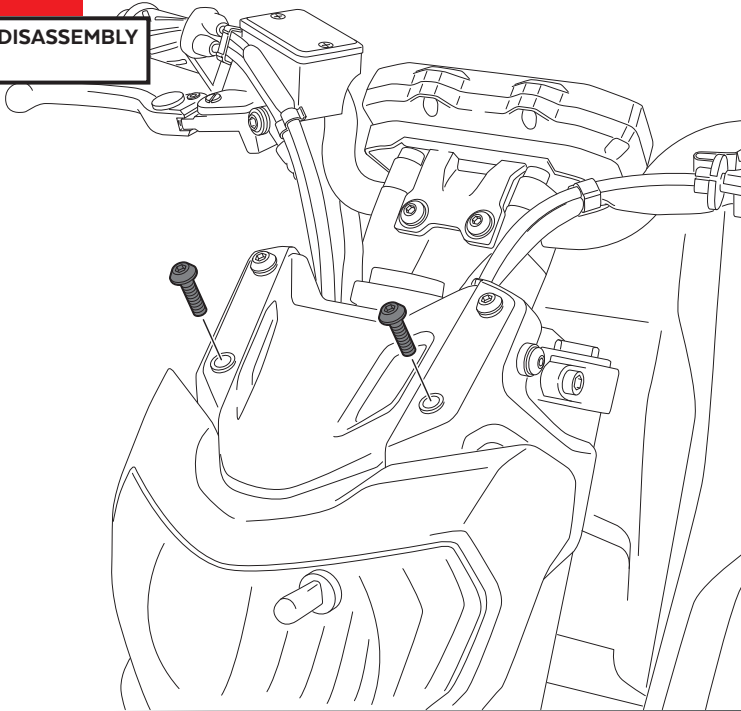

YAMAHA MT-07 '18-

MOUNTING INSTRUCTIONS

1

DISASSEMBLY