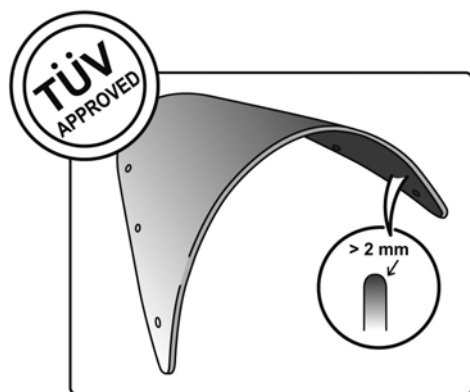

TECHNICAL FEATURES

ROUNDED CONTOUR-PROFILE

Check the ABE HOMOLOGATION document if the product is homologated for your motorcycle

TÜV APPROVED