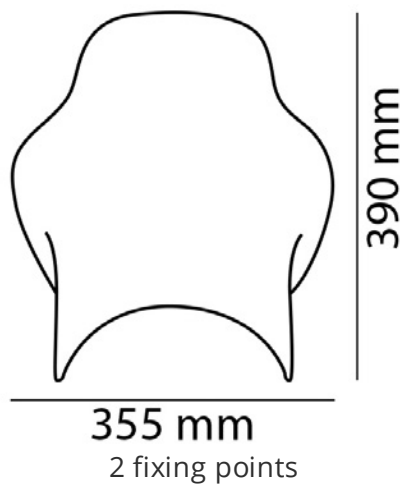

TECHNICAL FEATURES

ROUNDED CONTOUR-PROFILE

Check the ABE HOMOLOGATION document if the product is homologated for your motorcycle

TÜV APPROVED