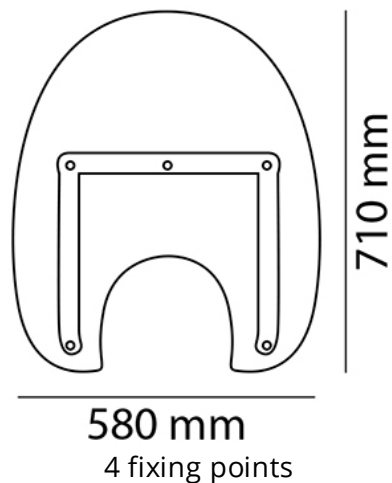

TECHNICAL FEATURES

Check the ABE HOMOLOGATION document if the product is homologated for your motorcycle

ROUNDED CONTOUR-PROFILE

TÜV APPROVED