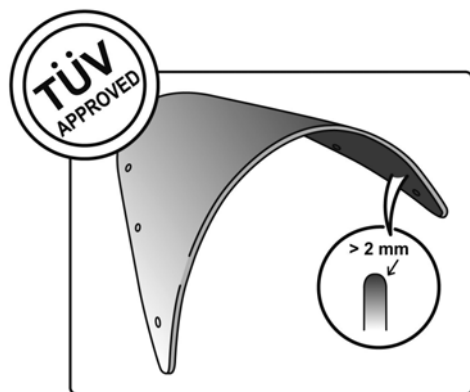

TECHNICAL FEATURES

Check the ABE HOMOLOGATION document if the product is homologated for your motorcycle

ROUNDED CONTOUR-PROFILE

TÜV APPROVED