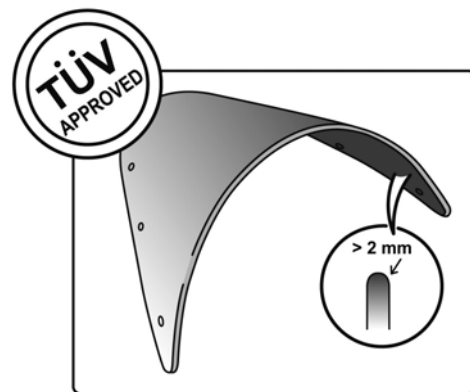

## TECHNICAL FEATURES

Check the ABE HOMOLOGATION document if the product is homologated for your motorcycle

ROUNDED CONTOUR-PROFILE

TÜV APPROVED