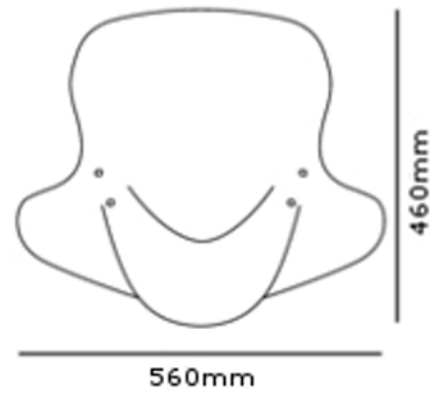

## TECHNICAL FEATURES

Check the ABE HOMOLOGATION document if the product is homologated for your motorcycle

ROUNDED CONTOUR-PROFILE

TÜV APPROVED