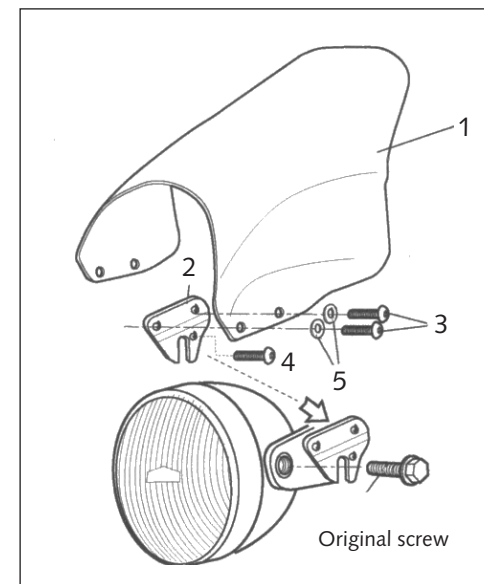

Delivered 2 units of soft sticker 30x30x7 to insert between the screen and the bike panel, if it was necessary.

AVAILABLE COLOURS: Smoke, blue, black, carbon fiber, red, yellow.

ID.	DESCRIPTION	QTY.
1	Windshield	1
2	INOX support	2
3	M6x8 screw ISO 7380	4
4	M6x12 screw ISO 7380 w/special nut	2
5	Plastic washer Ø6,1xØ11x1	4
6	M8 nut DIN 934	2
7	M8x35 screw DIN 933	2
8	Ø18xØ8x1,5 flat washer	2
9	Metal arrowhead Ø15xØ8x9	2
10	Metal arrowhead Ø12xØ6x8,5	2
11	M6x20 screw DIN 933	2

FITTING SYSTEM - 1

FITTING SYSTEM - 2