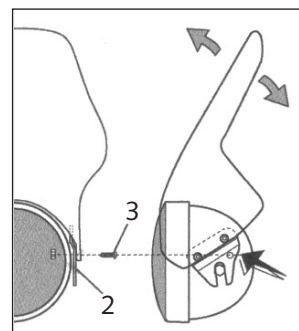

FITTING SYSTEM - 1