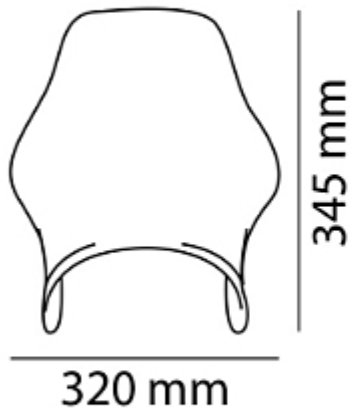

## TECHNICAL FEATURES

2 fixing points

ABE 38188

Accept no compromises, choose only quality motorcycle windshields & fairings.

Find more Puig products on our website.