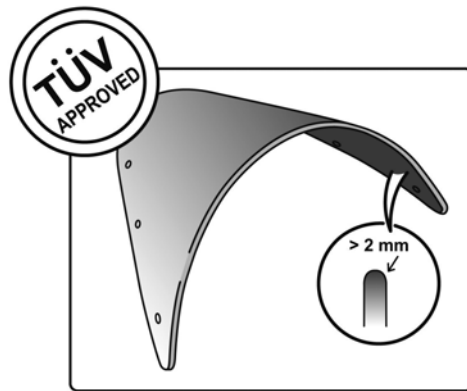

TECHNICAL FEATURES

Check the ABE HOMOLOGATION document if the product is homologated for your motorcycle

ROUNDED CONTOUR-PROFILE

TÜV APPROVED