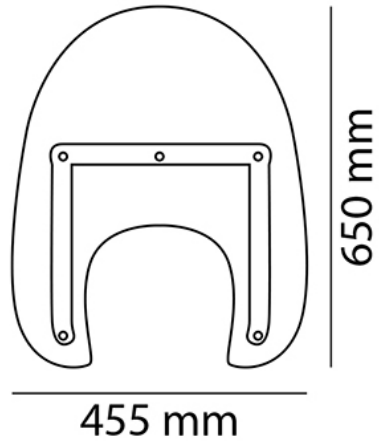

TECHNICAL FEATURES

Check the ABE HOMOLOGATION document if the product is homologated for your motorcycle

ROUNDED CONTOUR-PROFILE

TÜV APPROVED