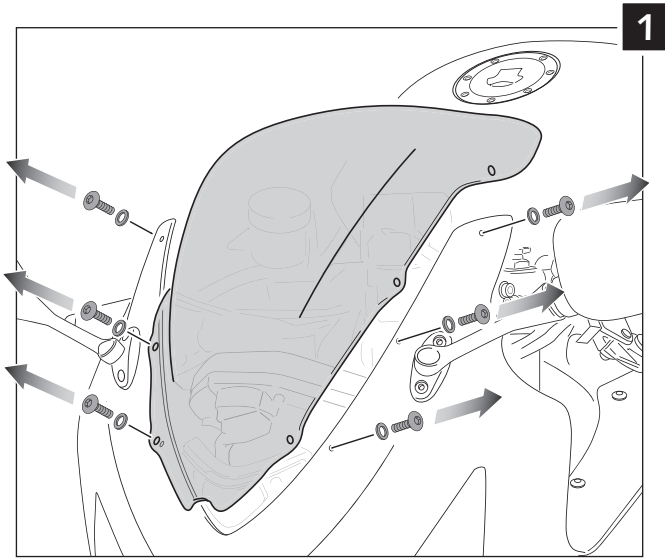

PLATE TO AVOID "GLASS EFFECT" OF THE SCREEN
HONDA CBR 600 F '01-'07

Ref.: 0861

ID.		DESCRIPTION	QTY.
1		Plate	1
2		Adhesive strips 2 units 18mm x 7mm	2