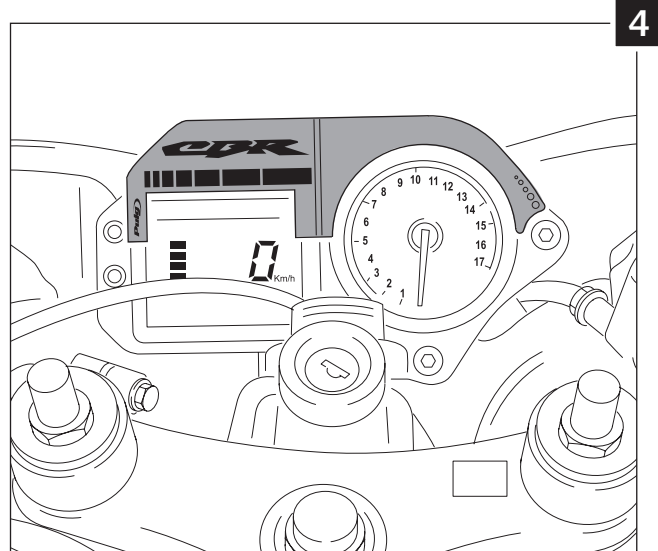

PLATE TO AVOID "GLASS EFFECT" OF THE SCREEN
HONDA CBR 600 F '01-'07

Ref.: 0861

ID.		DESCRIPTION	QTY.
1		Plate	1
2		Adhesive strips 2 units 18mm x 7mm	2