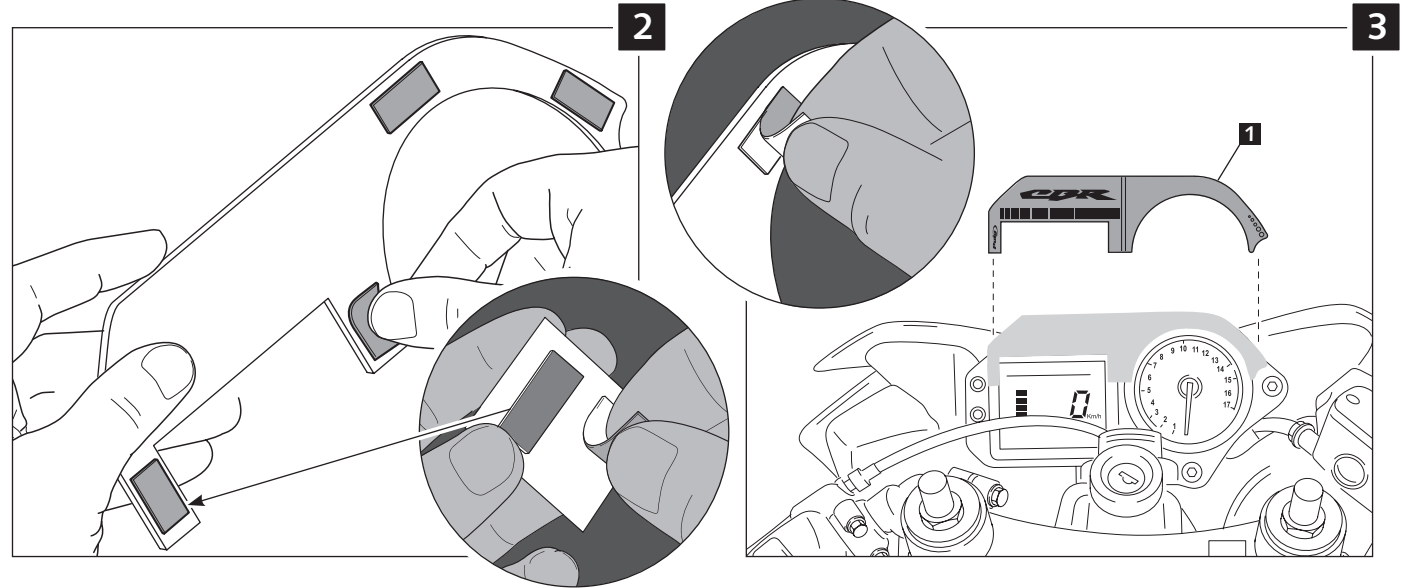

PLATE TO AVOID "GLASS EFFECT" OF THE SCREEN
HONDA CBR 600 F '01-'07

Ref.: 0861

ID.		DESCRIPTION	QTY.
1		Plate	1
2		Adhesive strips 2 units 18mm x 7mm	2