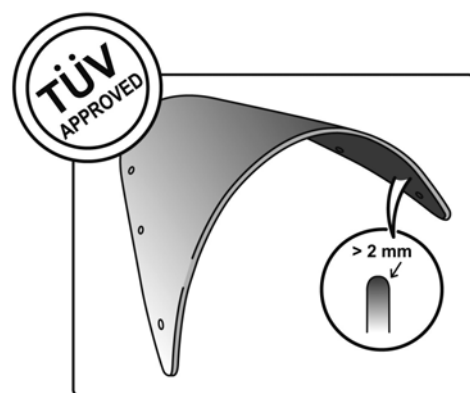

## TECHNICAL FEATURES

Deux points d'attache

Check the ABE HOMOLOGATION document if the product is homologated for your motorcycle

ROUNDED CONTOUR-PROFILE

TÜV APPROVED