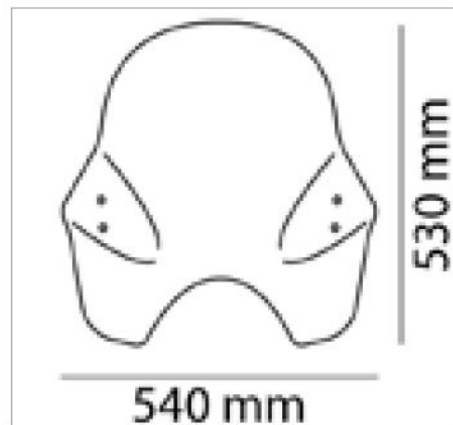

## TECHNICAL FEATURES

Deux points d'attache

Check the ABE HOMOLOGATION document if the product is homologated for your motorcycle

ROUNDED CONTOUR-PROFILE

TÜV APPROVED