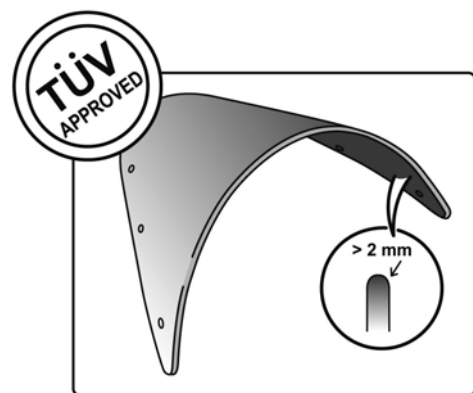

## TECHNICAL FEATURES

Check the ABE HOMOLOGATION document if the product is homologated for your motorcycle

ROUNDED CONTOUR-PROFILE

TÜV APPROVED