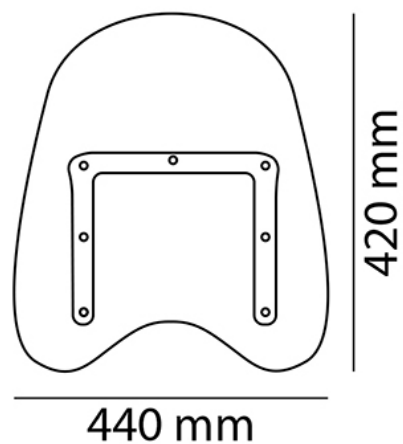

## TECHNICAL FEATURES

Check the ABE HOMOLOGATION document if the product is homologated for your motorcycle

ROUNDED CONTOUR-PROFILE

TÜV APPROVED