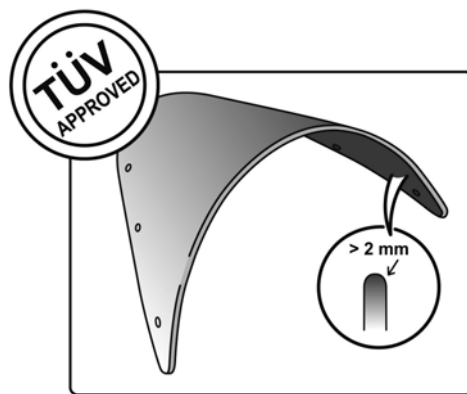

## TECHNICAL FEATURES

Check the ABE HOMOLOGATION document if the product is homologated for your motorcycle

ROUNDED CONTOUR-PROFILE

TÜV APPROVED