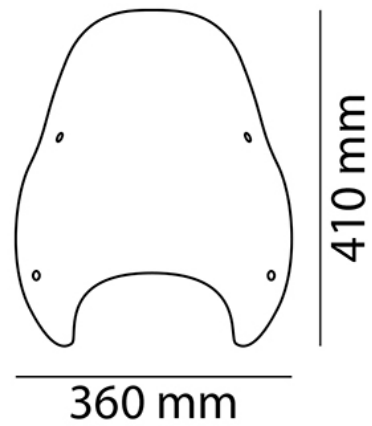

## TECHNICAL FEATURES

Check the ABE HOMOLOGATION document if the product is homologated for your motorcycle

ROUNDED CONTOUR-PROFILE

TÜV APPROVED