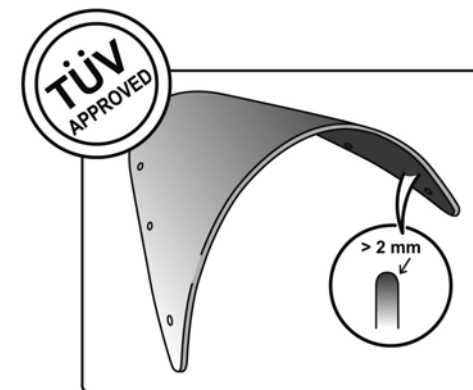

TECHNICAL FEATURES

Check the ABE HOMOLOGATION document if the product is homologated for your motorcycle

ROUNDED CONTOUR-PROFILE

TÜV APPROVED