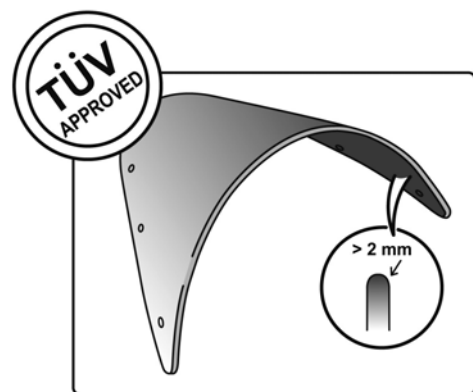

TECHNICAL FEATURES

Check the ABE HOMOLOGATION document if the product is homologated for your motorcycle

ROUNDED CONTOUR-PROFILE

TÜV APPROVED