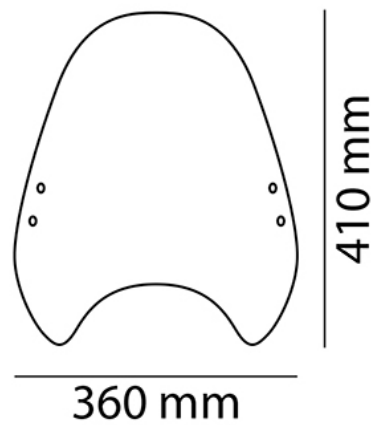

TECHNICAL FEATURES

Check the ABE HOMOLOGATION document if the product is homologated for your motorcycle

ROUNDED CONTOUR-PROFILE

TÜV APPROVED