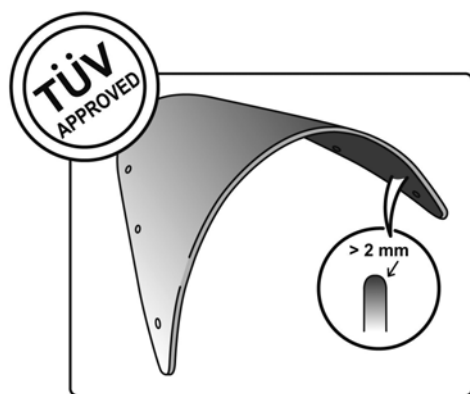

## TECHNICAL FEATURES

Check the ABE HOMOLOGATION document if the product is homologated for your motorcycle

ROUNDED CONTOUR-PROFILE

TÜV APPROVED