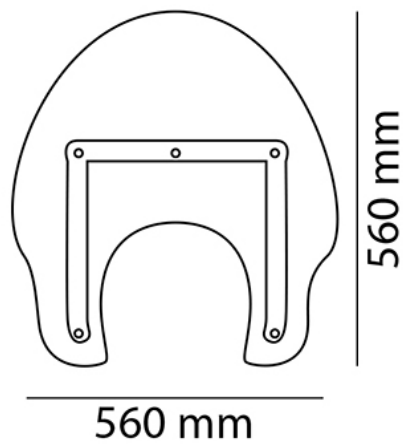

## TECHNICAL FEATURES

Check the ABE HOMOLOGATION document if the product is homologated for your motorcycle

ROUNDED CONTOUR-PROFILE

TÜV APPROVED