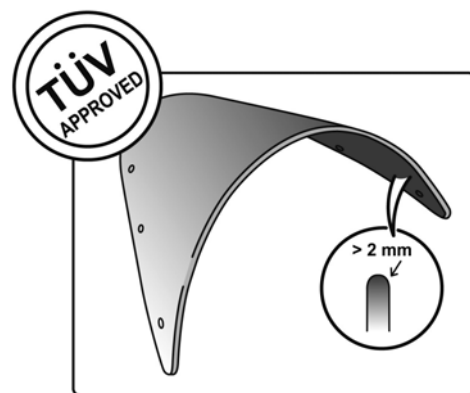

TECHNICAL FEATURES

355 mm

295 mm

2 fixing points

ROUNDED CONTOUR-PROFILE

Check the ABE HOMOLOGATION document if the product is homologated for your motorcycle

TÜV APPROVED