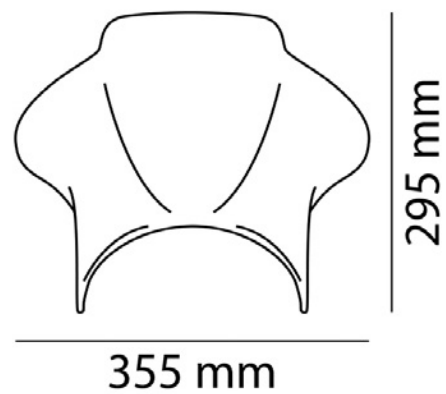

TECHNICAL FEATURES

355 mm

295 mm

2 fixing points

ROUNDED CONTOUR-PROFILE

Check the ABE HOMOLOGATION document if the product is homologated for your motorcycle

TÜV APPROVED