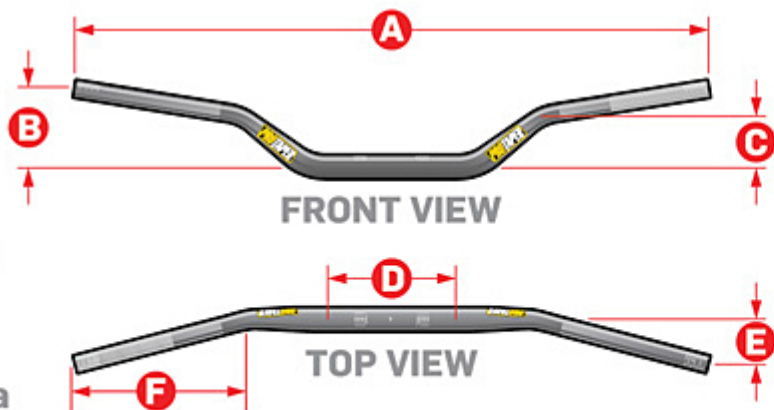

Bend	Kit	Handlebar Only	Color	A (Width)	B (Height)	C (Rise)	D (Clamp Area)	E (Sweep)	F (Control Area)
Schoolboy Low	025034	025039	Black	673	75	51	137	42	175
Schoolboy Pro	025035	025040	Black	699	79	72	145	46	174
Schoolboy High	025036	025041	Black	673	85	60	102	40	177
Honda Mini	025037	025042	Black	686	114	89	166	45	173
KTM50	025038	025043	Black	648	80	72	157	44	169
Cobra Jr.	025063	025065	Black	664	84	55	146	45	157
Cobra Sr.	025064	025066	Black	712	88	55	146	52	181

A Width

B Height

C Rise

D Clamp Area

E Sweep

F Control Area

Shop for quality ProTaper products on our website.

Check out the collection of motorcycle handlebars & controls we offer.