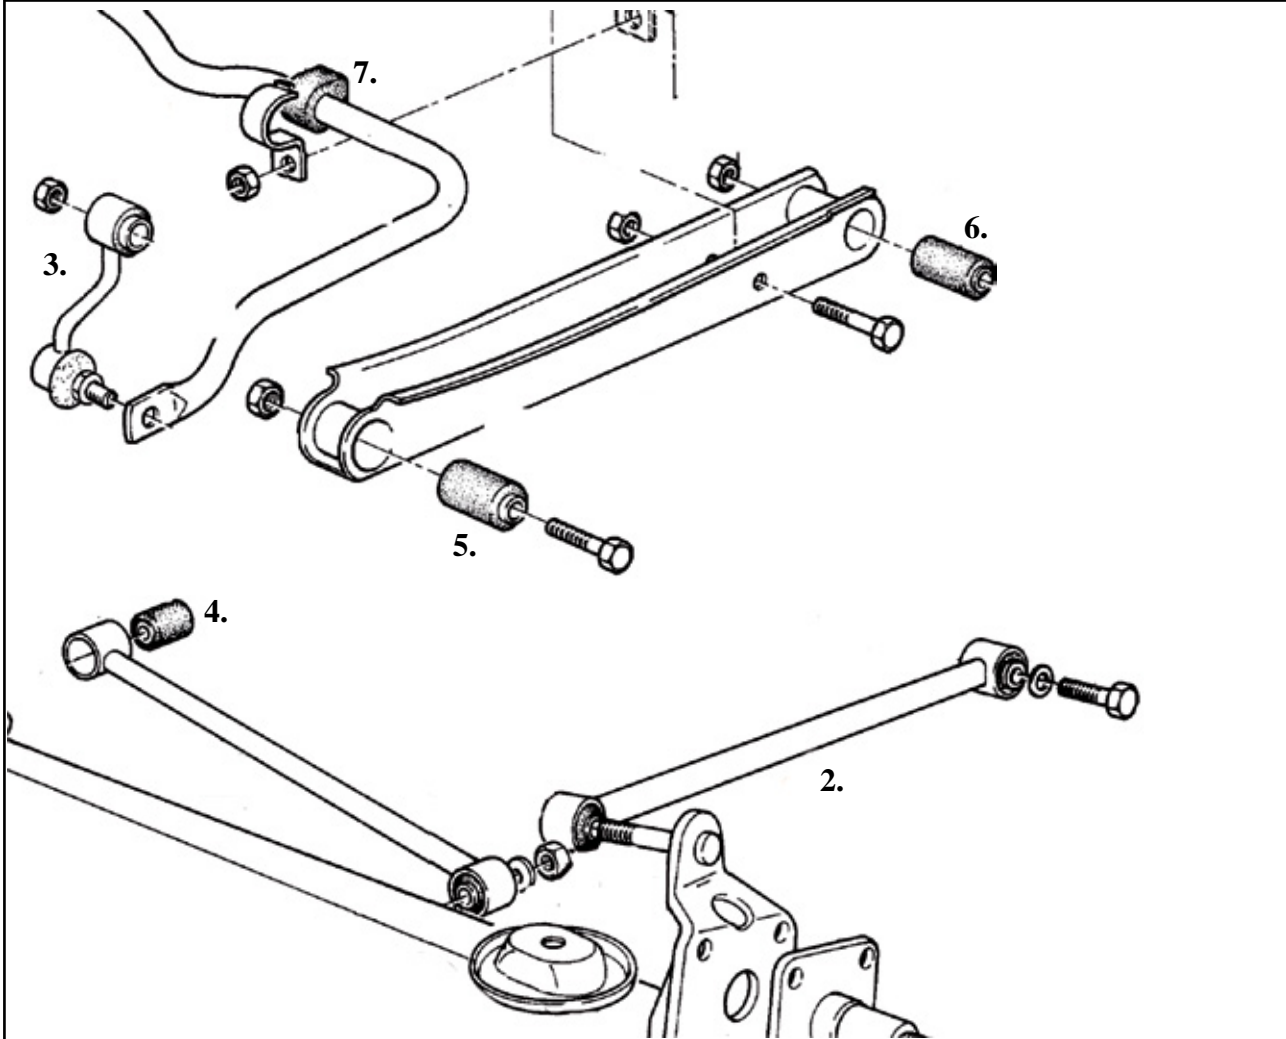

Suspension Rear 400 series

No	Description	L/R	Year	OE Ref	Part Nr	
2	Support bar with ABS			3441235	65430170	
2	Support bar without ABS			3419861	65430180	

Any references to part numbers, vehicle models and manufactures are done only for informational purposes. It is not intended to imply affiliation with or approval by the vehicle manufacturer.