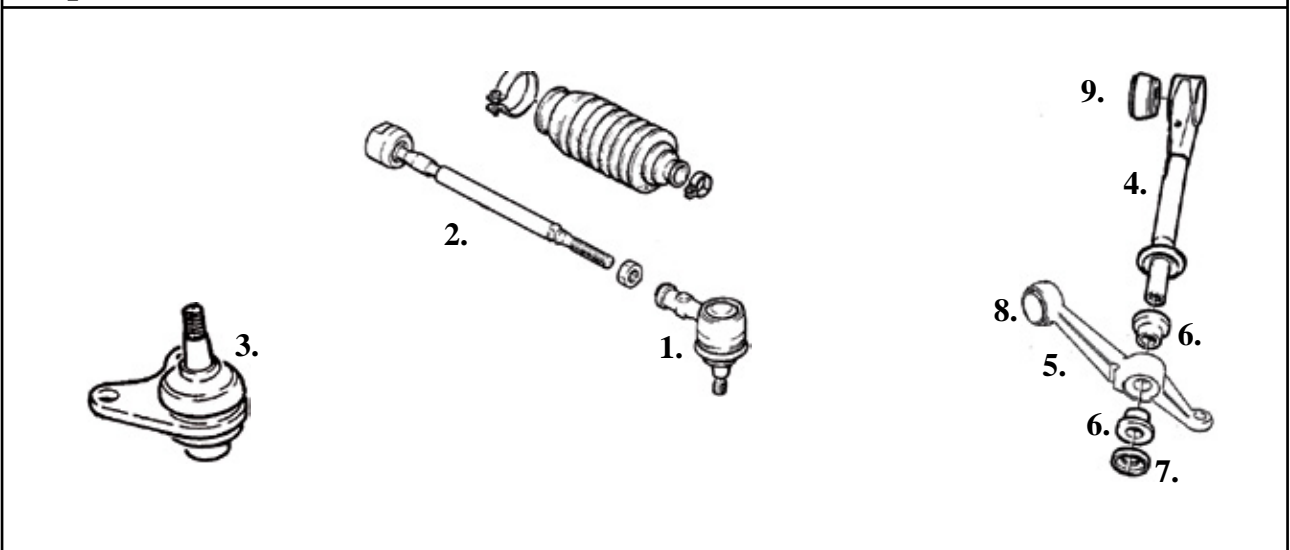

Suspension Front 740 series

No	Description	L/R	Year	OE Ref	Part Nr	
1	Tie rod end outer	L&R		3516944 (1205658)	61430000	
2	Tie rod, inner, CAM, Inside thread 18mm	L&R	1983-88	1273126 (1359347)	61430020	
2	Tie rod, inner, ZF, Outside thread 16mm	L&R	1985-92	271389 (1387356)	61430030	
2	Tie rod, inner, CAM, Inside thread 14mm	L&R	1988-92	9140504 (1387463)	61430040