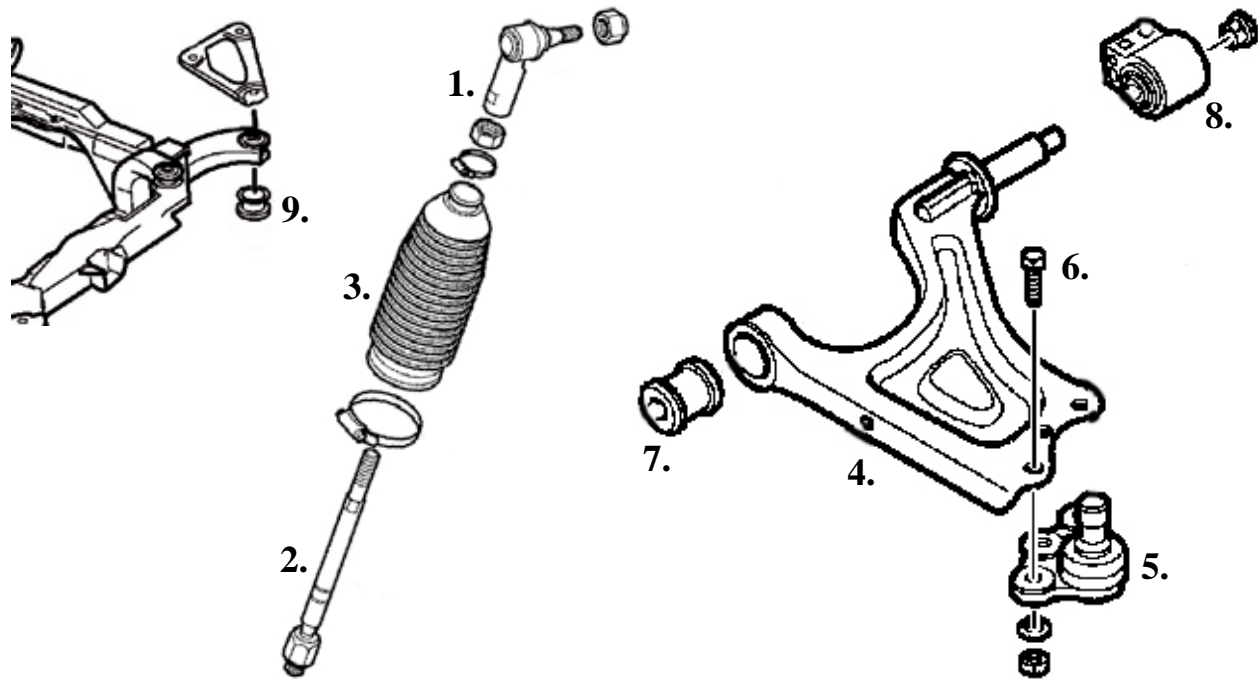

Front Suspension 9-5

No	Description	L/R	Year	Oe Ref	Part Nr	
1	Tie rod end, outer	L&R	-2001	4836540	61340140	
1	Tie rod end, outer B207	Left	2002-05 2006-	12801423 (93194328) (5239314)	61341423	
1	Tie rod end, outer B207	Right	2002-05 2006-	12801424 (93194329) (5239322)	61341424	
2	Tie rod, inner	L&R	-2001	4836557	61340120	
2	Tie rod, inner	L&R	2002-	5239330	61349330	
3	Boot for steering	L&R	1998-10	4905865 (93194334)	47345865