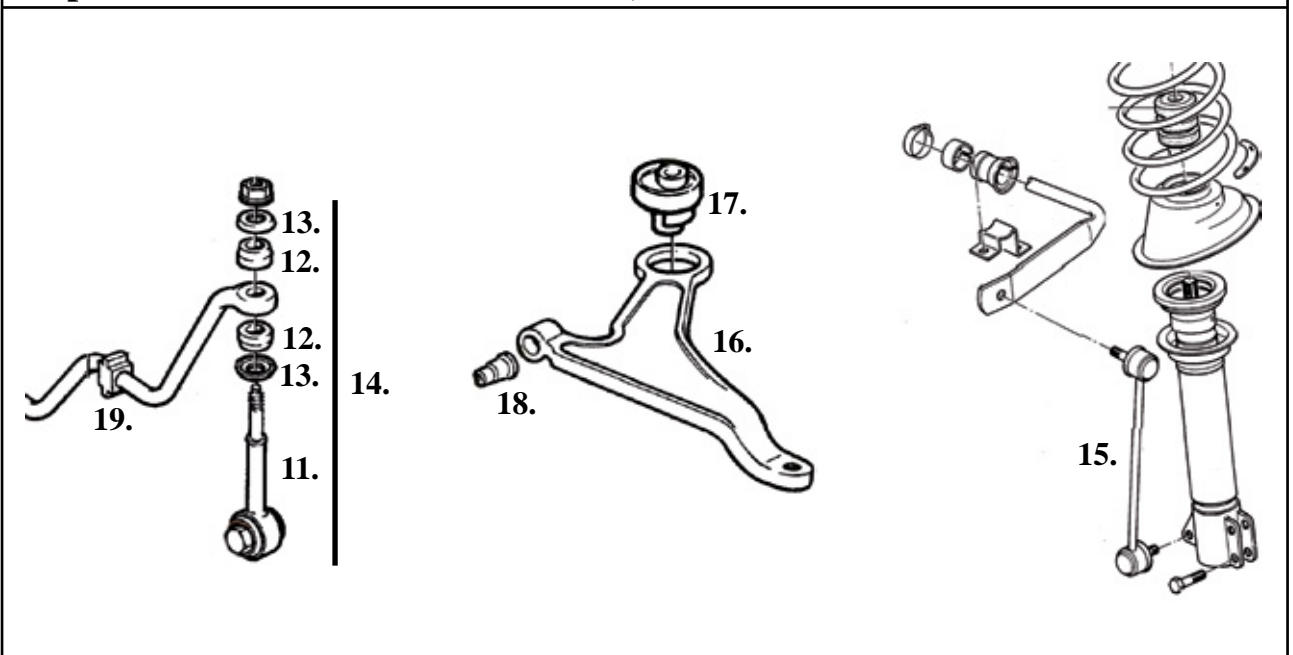

Suspension Front 960 Series 1991-1996, S/V 90 Series 1997-98

No	Description	L/R	Year	OE Ref	Part Nr	
11	Stabilizer link - new style			9157725	61430430	
12	Bushing for stabilizer link			1205991	61430004	
13	Washer for stabilizer link			1229303	61439303	
14	Stabilizer link kit			1206667	61430090	
14	Stabilizer link old style kit			1329395	61430060	
14	Stabilizer link		1995-	272991	61430196	
16	Control arm complete with bushings	Left		274451 (272340)	61430191	
16	Control arm complete with bushings	Right		274452 (272341)	61430192