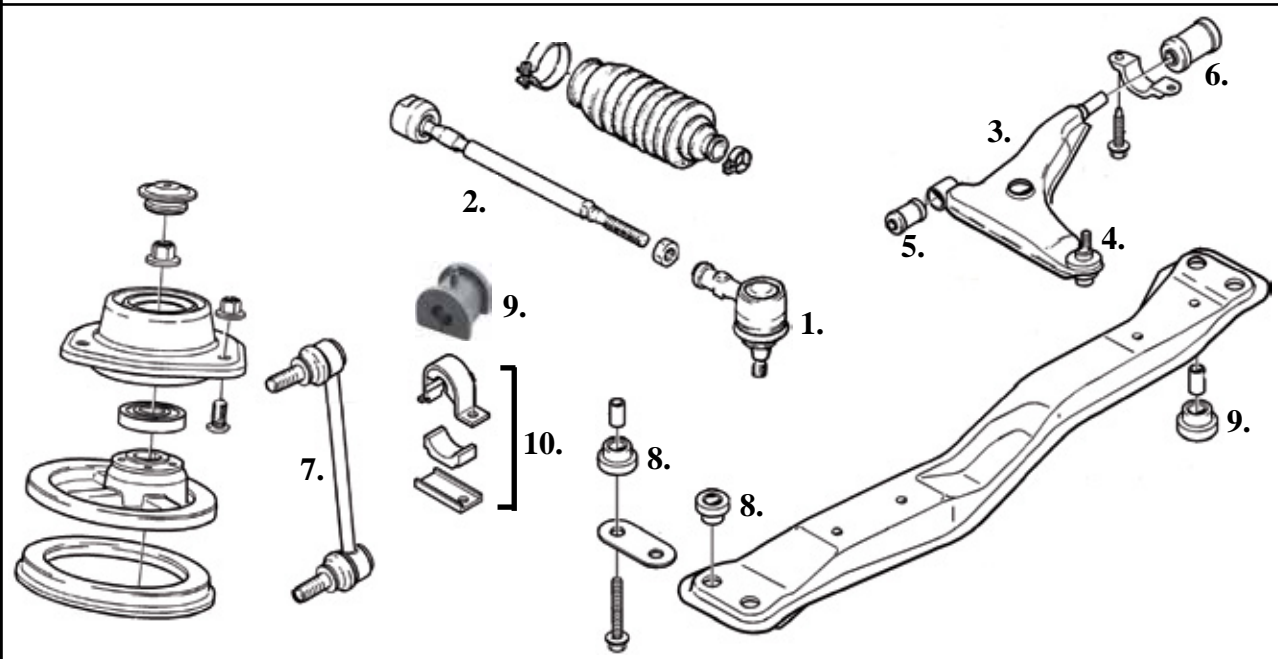

Suspension Front S/V40 Series 1996-04

No	Description	L/R	Year	OE Ref	Part Nr	
1	Tie rod end outer	L&R	-2000	30875012 (30870695)	61430400	
1	Tie rod end outer	Left	2001-	274225	61430061	
1	Tie rod end outer	Right	2001-	274226	61430062	
2	Tie rod inner	L&R	-2000	3345797	61430190	
2	Tie rod inner	L&R	2001-	274224	61430200	
3	Control arm, complete	Left	-2000	30887025 (30889962)	61430081	
3	Control arm, complete	Right	-2000	308877033 (30889963)	61430082	
3	Control arm, complete	Left	2001-	30887653	61430091	
3	Control arm, complete	Right	2001-	30887654	61430092	
4	Ball joint for control arm	L&R	1996-04	30821650	61430280	

Any references to part numbers, vehicle models and manufactures are done only for informational purposes. It is not intended to imply affiliation with or approval by the vehicle manufacturer.