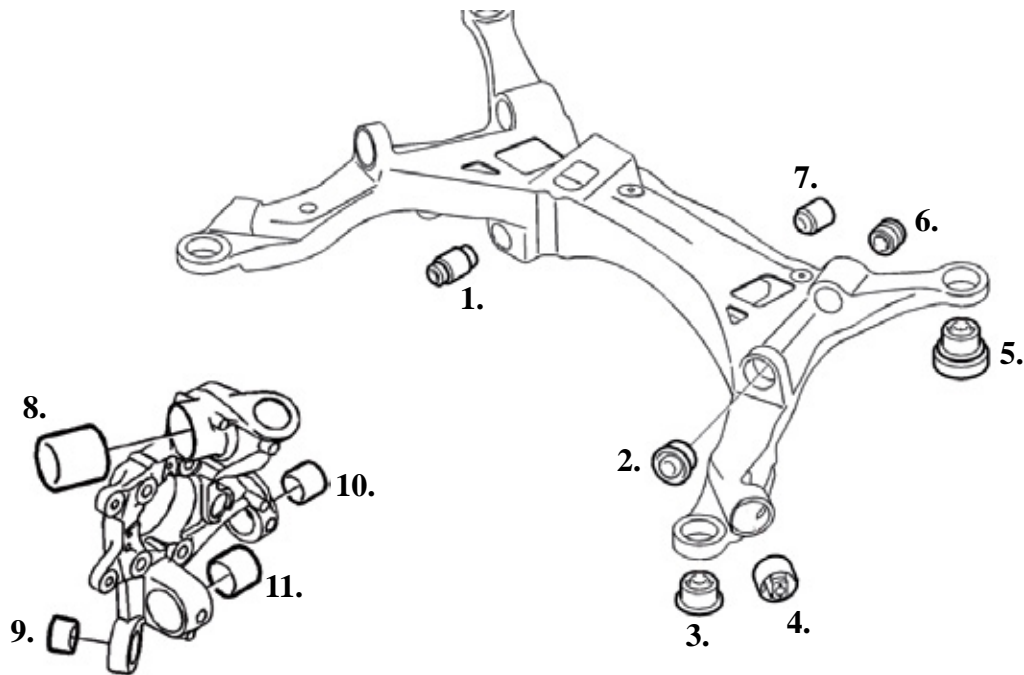

Suspension Rear V70XC Series, XC70 Series 2001-

No	Description	L/R	Year	OE Ref	Part Nr	
	Stabilizer Link	L&R		30647920 (8672446) (31201603)	65437920	
1	Bushing for bearing housing/control arm, lower rear 2WD			9492181	65430500	
1	Bushing for rear axle frame middle front 2WD & AWD			9492181	65430500	
2	Bushing upper front for rear axle frame			9157572	65437572	
3	Bushing for rear axle frame outer front 2WD & AWD			9157576	65430116	
4	Bushing for rear axle frame outer front, side 2WD & AWD			9169204	65439204	
5	Bushing for rear axle frame upper front 2WD & AWD			9157952 (9465975)	65430114	

Any references to part numbers, vehicle models and manufactures are done only for informational purposes. It is not intended to imply affiliation with or approval by the vehicle manufacturer.