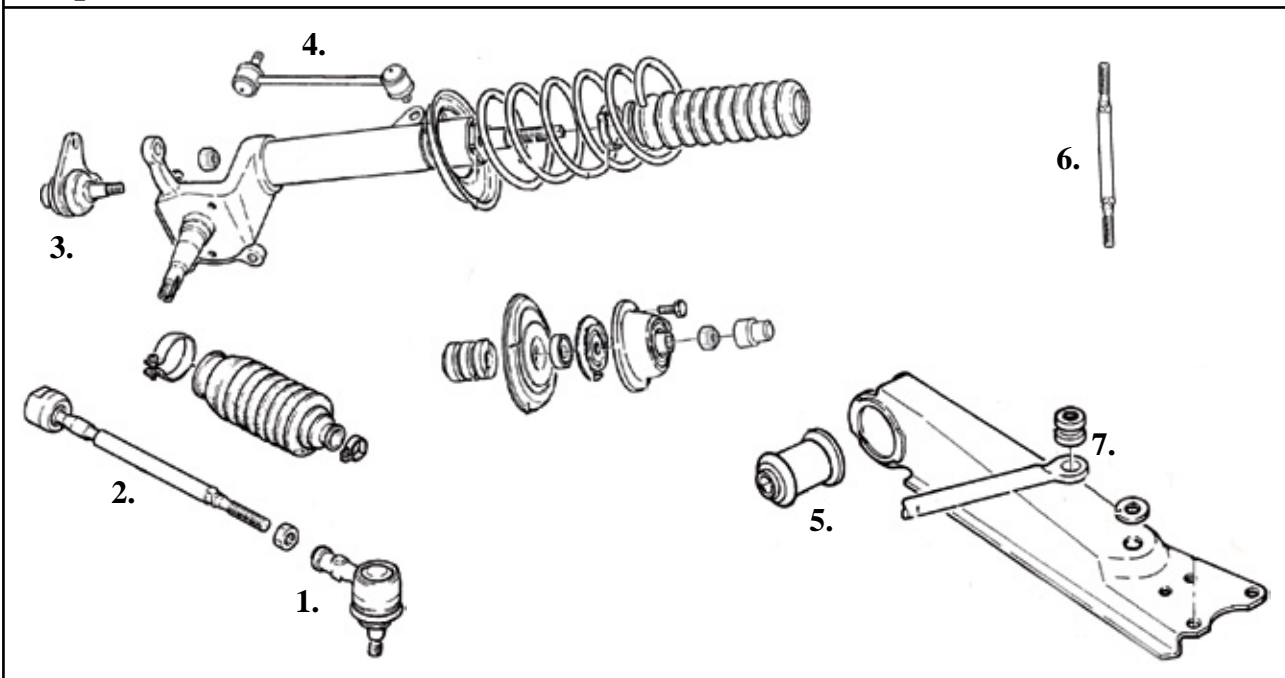

Suspension front 300 series

No	Description	L/R	Year	OE Ref	Part Nr	
1	Tie rod end Outer	L&R		3211955 (3265974)	61430034	
2	Tie rod inner without P.S Outside thread	L&R		3268829	61430026	
2	Tie rod inner without P.S Inside thread	L&R		3293736	61430130	

Any references to part numbers, vehicle models and manufactures are done only for informational purposes. It is not intended to imply affiliation with or approval by the vehicle manufacturer.