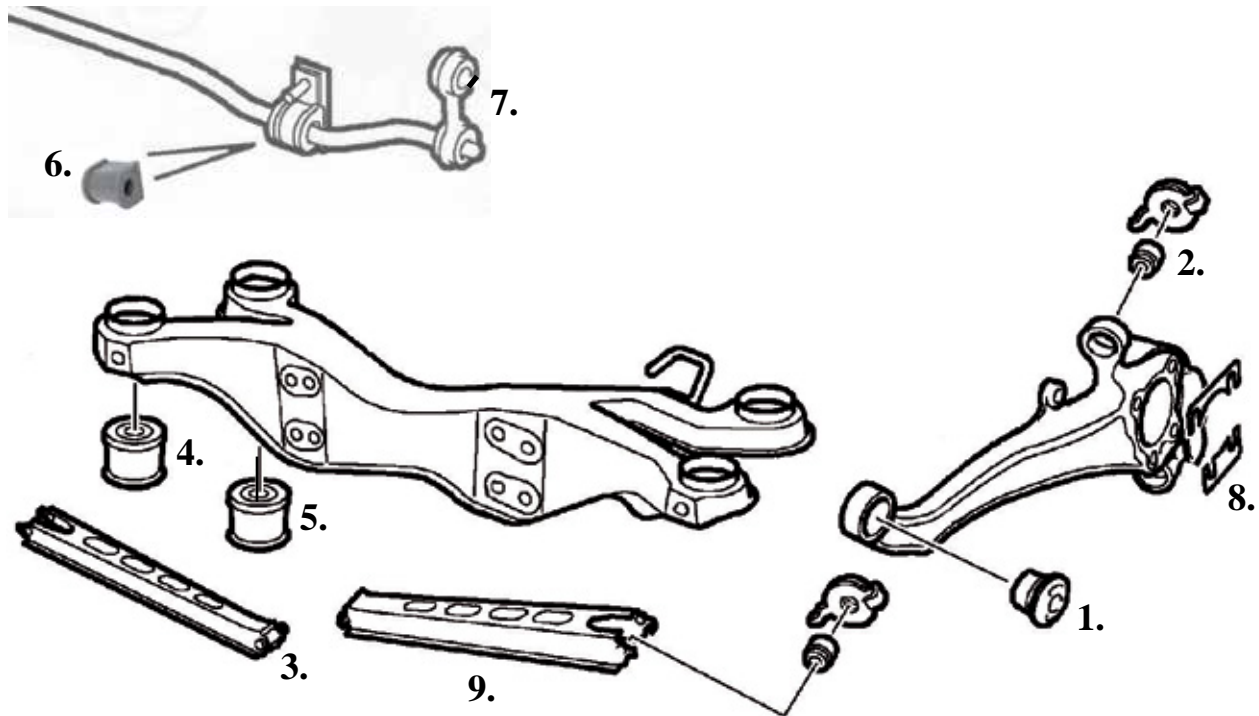

Rear Suspension 9-5

No	Description	L/R	Year	Oe Ref	Part Nr	
1	Front bushing control arm	L&R	1998-10	5236633 (5063383) (5059811) (4566600) (12781136)	65340104	
1	Control arm bushing kit 2 pieces. Can replace 65340104	L&R	1998-10	5236633 (5063383) (5059811) (4566600) (12781136)	65340104PU	
2	Bushing support bar, lower	L&R	1998-10	4567244	65340160	
3	Bushing for support bar, upper	L&R	1998-10	4566378	65340106