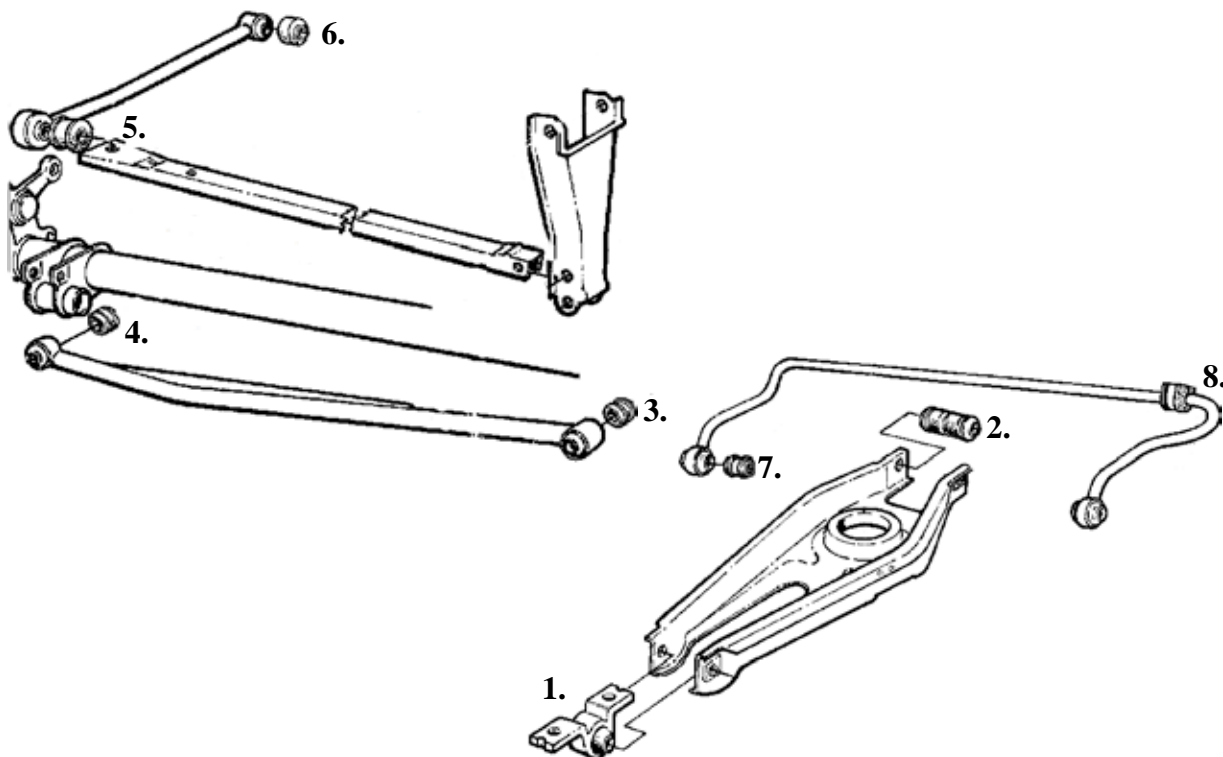

Rear Suspension 9000

No	Description	L/R	Year	Oe Ref	Part Nr	
1	Front bushing for control arm	L&R		8957714	65340166	
2	Rear bushing for control arm	L&R		8951063	65340164	
3	Bushing for cross bar	Left		8952558	65340158	
4	Bushing for cross bar	Right		8957532 (8972655)	65340156