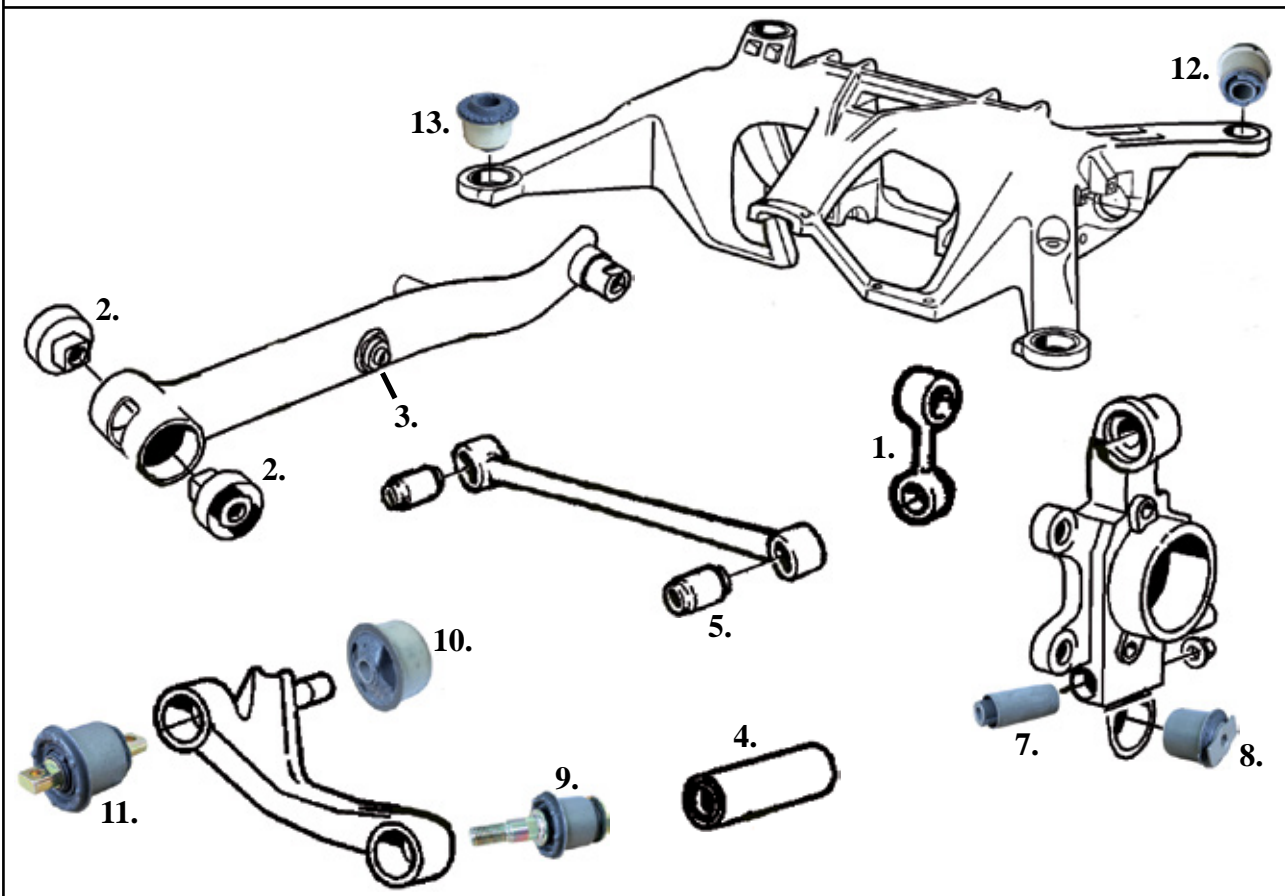

Suspension Rear 960, S/V90 Multilink Series 1991-

No	Description	L/R	Year	OE Ref	Part Nr	
1	Stabilizer link			3530304	65430304	
2	Bushing			1387472	65437472	
3	Bushing			9140679	65430679	
4	Bushing			9140578	65430578	

Any references to part numbers, vehicle models and manufactures are done only for informational purposes. It is not intended to imply affiliation with or approval by the vehicle manufacturer.