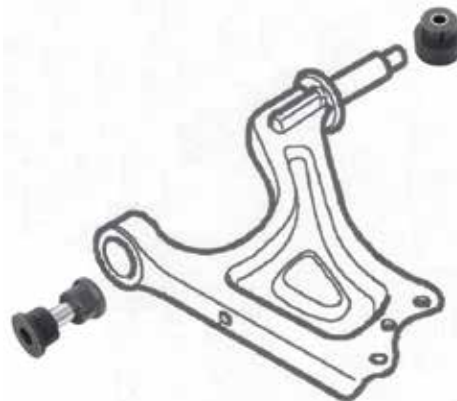

Urethane Bushings SAAB

Mo	Type/Engine	Year	Oe Ref	Art No		
9-5	Bushing for control arm Left & Right. Polyurethane version. Diam 60mm 2 pcs required	Rear	2002-10	5233374	61343374PU	
9-5	Housing for bushing 61343374PU. Left & Right. Can replace 61343391. 2 pieces	Rear	2002-10	5233374	61343374H	
9-5	Complete rear bushing Left & Right. Polyurethane bushing and house, 61343374PU & 61343374H. 1 piece		2002-10	5233374	61343374PUC	
9-5	Bushing kit for control arm. Left & Right. Can replace 61340074. 2 pieces	Front	1998-	4566899	61340074PU