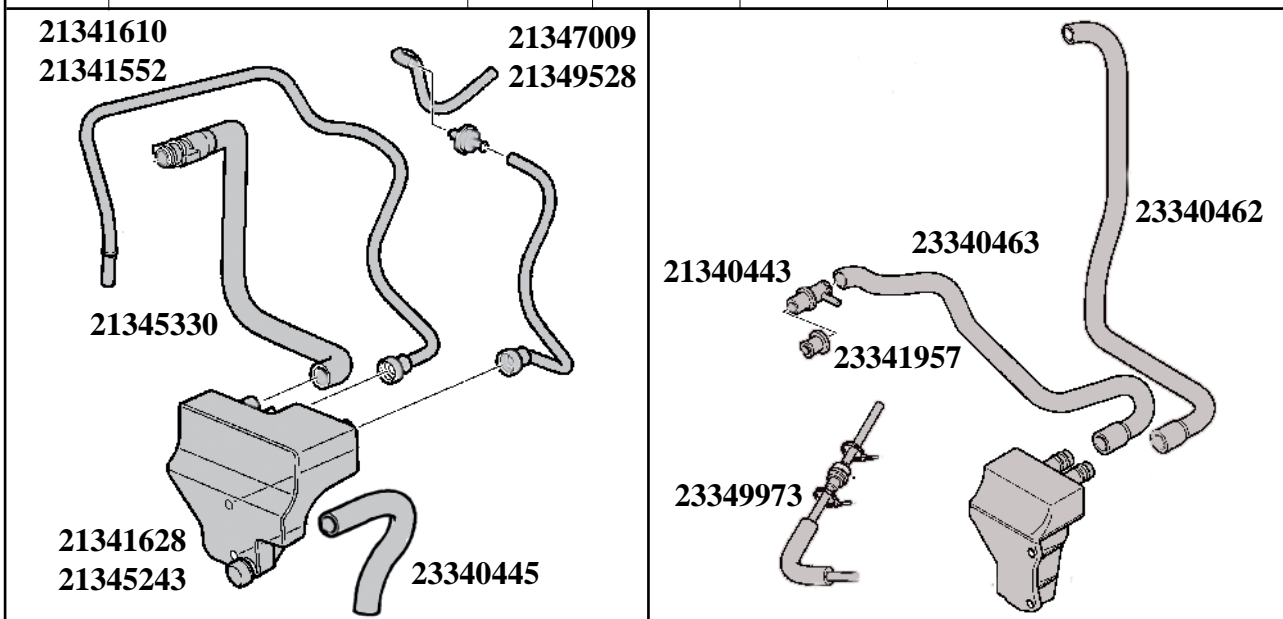

Crank Case Ventilation Upgrade Complete Kit

Model	Type	Year	Oe Ref	Art No	
9-3 9-5	4 cyl B205 & B235 Kit includes: 21341200 Crank case ventilation upgrade 23340445 Crank case hose 23349973 Crank case hose 23340463 Crank case hose	2000-02 1998-03	55561200 55560445 9399973 55560463	21341200C	

Oil Fill Pipe

9-3 9-5	B205, B235 B205, B235	2000-02 1998-10	55561216	21341216	

Crankcase Ventilation Upgrade

9-3 9-5	4 cyl B205 & B235 Crankcase ventilation upgrade to prevent damages on your engine.	2000-02 1998-03	55561200	21341200