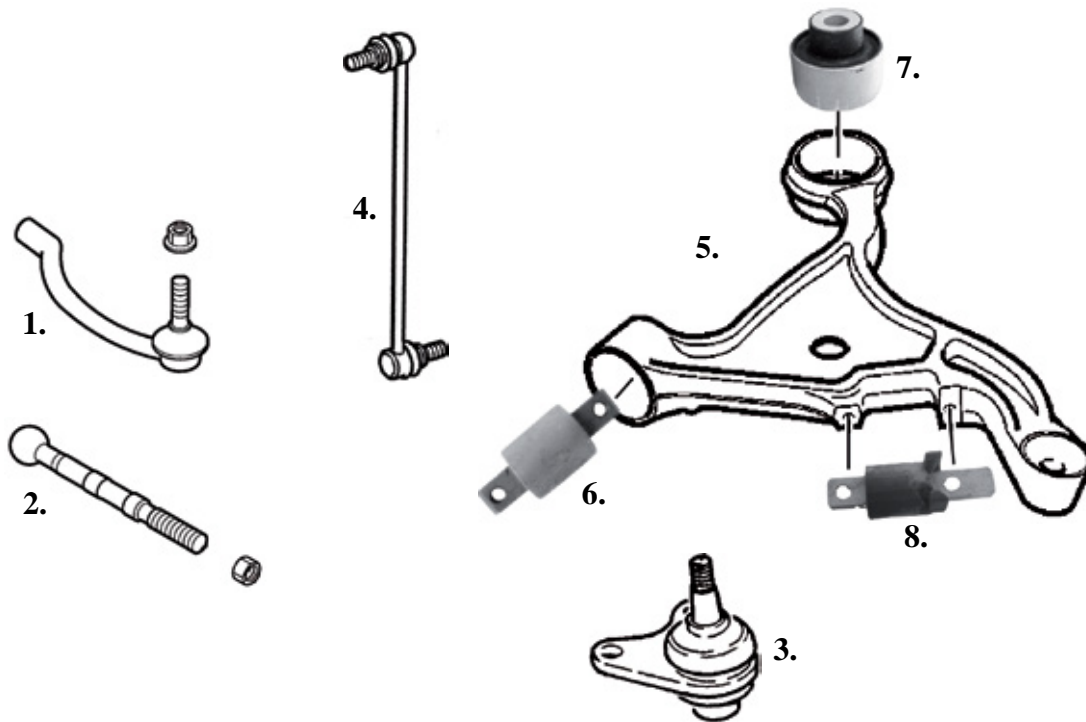

Suspension Front S80 Series 1999-06

No	Description	L/R	Year	OE Ref	Part Nr	
1	Tie rod end outer	Left	1999	272416	61430151	
1	Tie rod end outer	Right	1999	272417	61430152	
1	Tie rod end outer SMI	Left	-2003	274175	61430161	
1	Tie rod end outer SMI	Right	-2003	274176	61430162	
1	Tie rod end ZF	Left	2005-	30761719 (274496)	61431719	
1	Tie rod end ZF	Right	2005-	30761718 (274497)	61431718	
2	Tie rod, inner	L&R	1999	272428	61430380	
2	Tie rod, inner SMI	L&R	2000-03	274179	61430460	
2	Tie rod, inner ZF	L&R	2004-	274353	61434353	

Any references to part numbers, vehicle models and manufactures are done only for informational purposes. It is not intended to imply affiliation with or approval by the vehicle manufacturer.