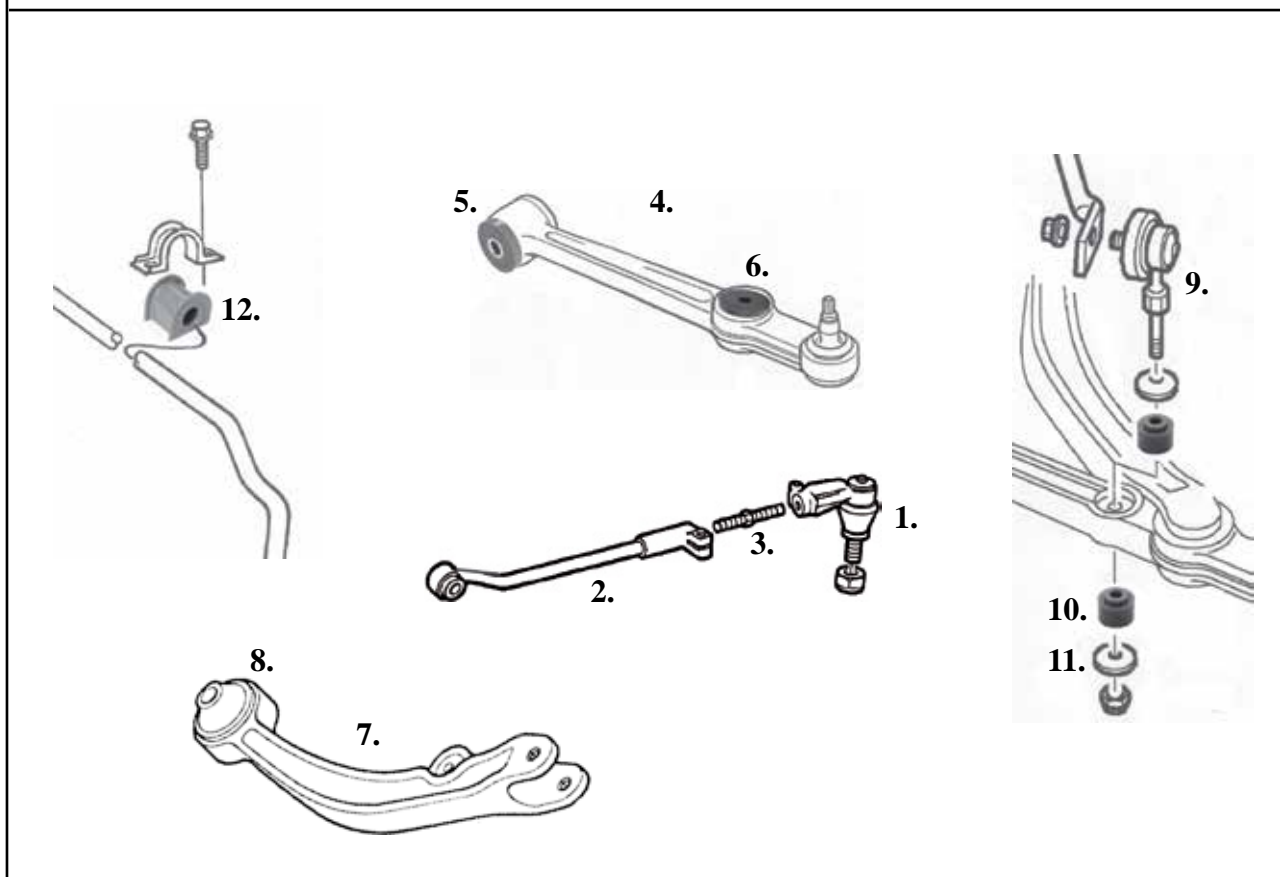

Suspension Front 9-3 1998 - 02

No	Description	L/R	Year	Oe Ref	Part Nr	
1	Tie rod end outer	Left		4242749	61340041	
1	Tie rod end outer	Right		4242756	61340042	
2	Tie rod end inner	Left		4242673	61340051	
2	Tie rod end inner	Right		4242681	61340052	
3	Tie rod end screw adjuster	L&R		4242731	61340048	
	Boots for steering ZF			4482964	47342964	
	Boots for steering Saginaw			30553357 (4402772)	47343357