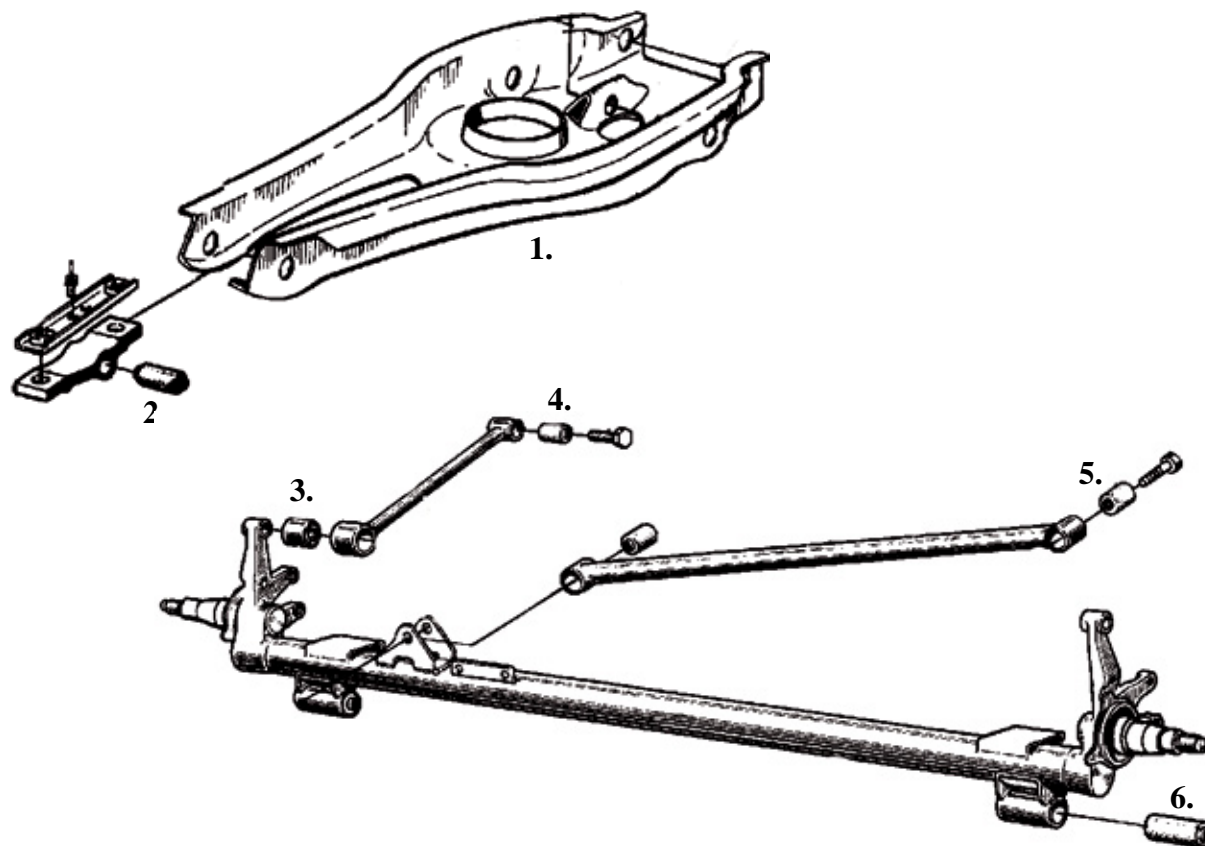

Suspension Rear 90, 99, 900 -1993

No	Description	L/R	Year	Oe Ref	Part Nr	
1	Control arm	Left	1979-89	8936304	65346304	
1	Control arm	Right	1979-89	8947210	65347210	
2	Spring link bushing front for 900			8935298	65340046	
3	Support bar bushing front for 90, 99, 900		-1987	8908675	65340034