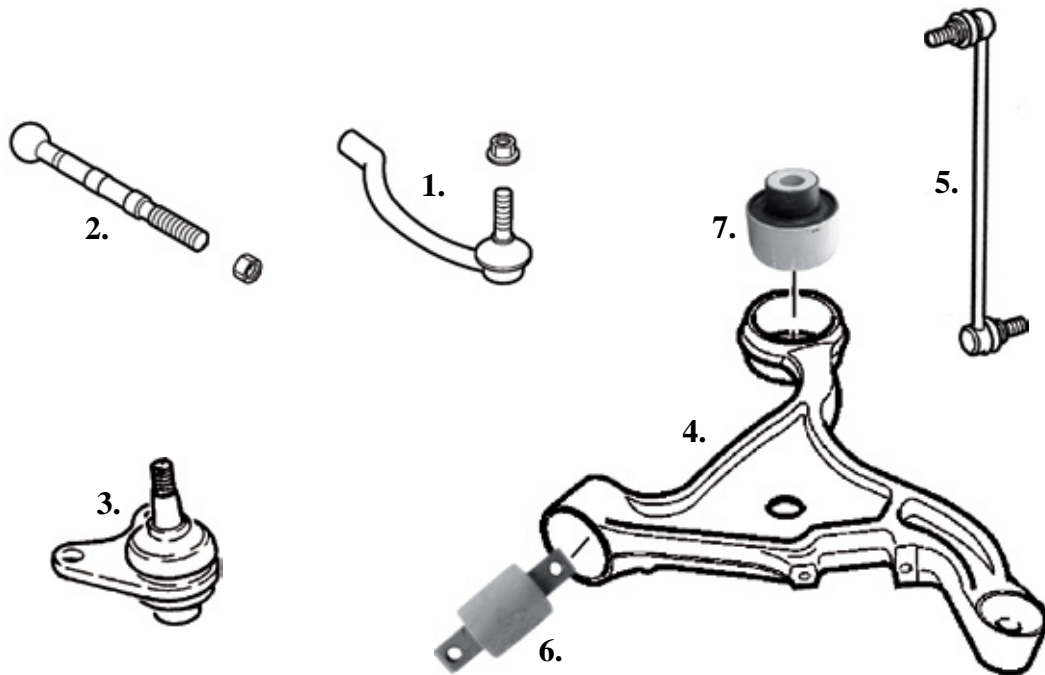

Suspension Front XC90 2003-

No	Description	L/R	Year	OE Ref	Part Nr	
1	Tie rod end outer	Left		274498 (274351)	61434498	
1	Tie rod end outer	Right		274499 (274352)	61434499	
2	Tie rod, inner	L&R		274353	61434353	
3	Ball joint, lower	L&R	2003-12	274523 (274377) (31201485)	61434523