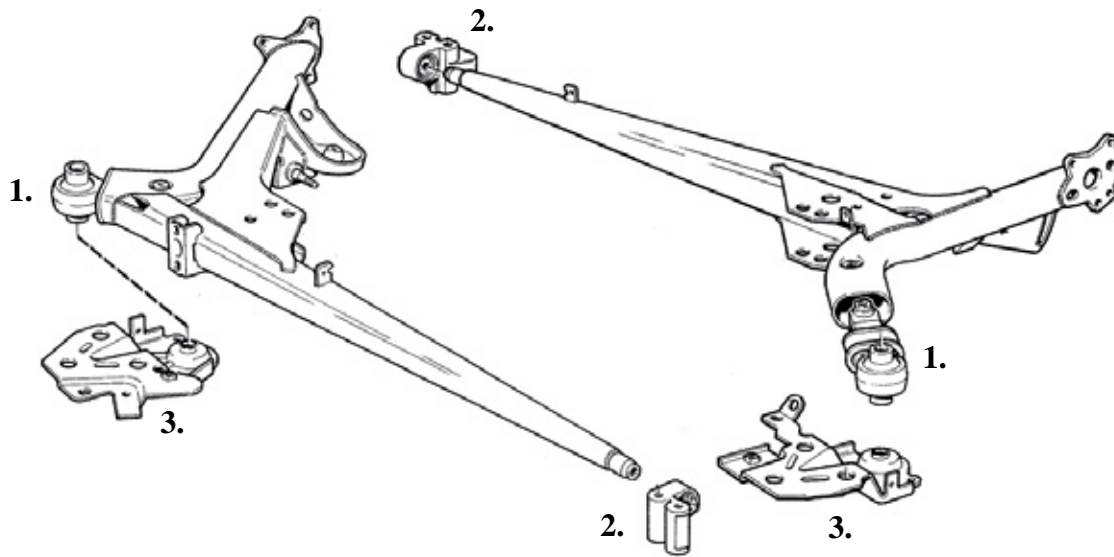

Suspension Rear 850 Series 1992-1996 S/V70 Series 1997-00

No	Description	L/R	Year	OE Ref	Part Nr	
1	Bushing rear axle big front			3516122	65430134	
2	Bushing rear axle, anchorage	Left		3530202 (9181013)	65430128	
2	Bushing rear axle, anchorage	Right		3516496 (9181027)	65430129	
2	Bushing rear axle, anchorage Installation bolts included	Left		3530202	65439996	
2	Bushing rear axle, anchorage Installation bolts included	Right		3516496	65439995	
2	Bolt kit for bushing, rear axle, anchorage.				65431030	
3	Bracket 850 2WD S/V70 2WD. S70 FC 1; Ch -604033, FC 2; Ch -602207, V70 Ch -599047	Left		9200189 (9140484) (3546518)	65430189	
3	Bracket S/V70 2WD. S70 FC 1; Ch 604034-, FC 2; Ch 602208-, V70 Ch 599048-	Left		9492261	65432261	
3	Bracket	Right		8631284	65431284	

Any references to part numbers, vehicle models and manufactures are done only for informational purposes. It is not intended to imply affiliation with or approval by the vehicle manufacturer.