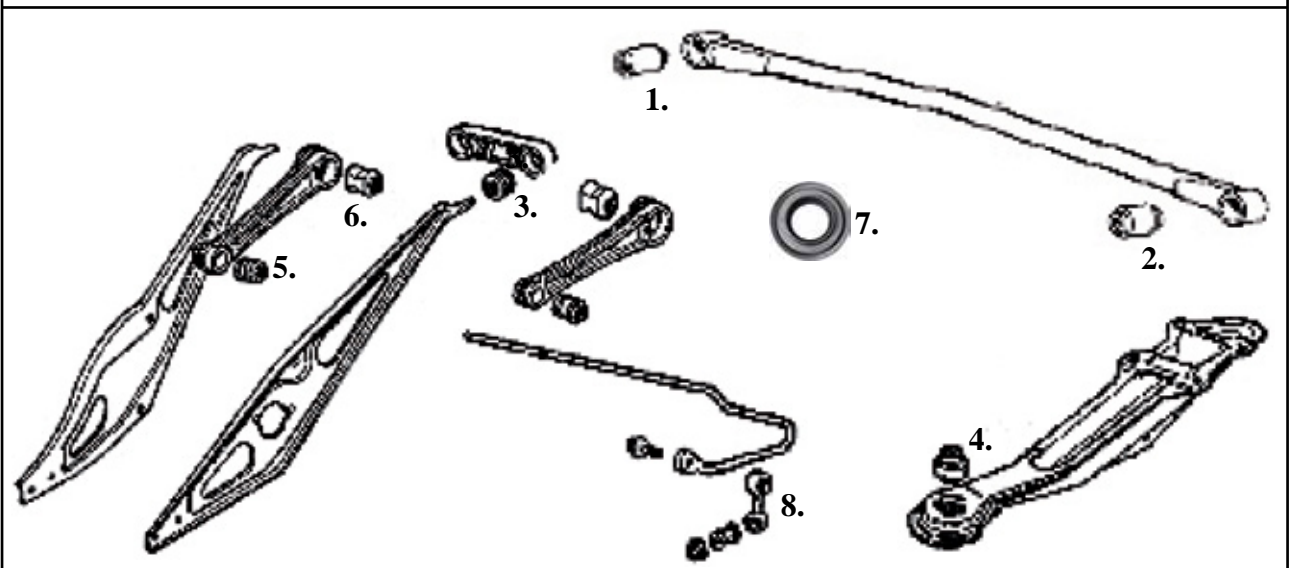

Suspension Rear 940 Series 1991-

No	Description	L/R	Year	OE Ref	Part Nr	
1	Bushing for cross bar	Right		1330427 (675807)	65430018	
2	Bushing for cross bar	Left		1330973 (1229715)	65430003	
3	Bushing for cross bar	L&R		1229873	65430074	
4	Bushing for cross bar	L&R		1273628	65430076	
5	Bushing for cross bar front	L&R		1229608	65430078	
6	Bushing for cross bar	L&R		1272306	65430084	
7	Oil seal - rear axle		-1995	9143317 (942905)	21433317	
7	Oil seal - rear axle		1995-	9143287	21433287	
8	Stabilizer link			3530304	65430304