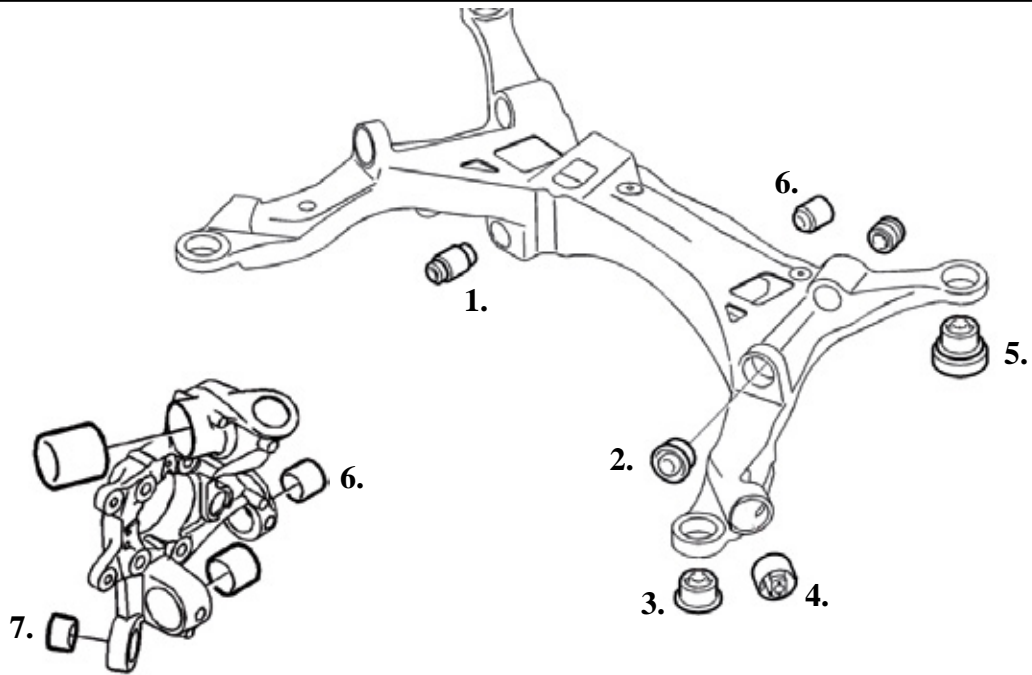

Suspension Rear S80 Series 1999-06

No	Description	L/R	Year	OE Ref	Part Nr	
	Stabilizer Link	L&R		30647920 (8672446) (31201603)	65437920	
1	Bushing lower rear for bearing housing/control arm		1999-06	9492181	65430500	
2	Bushing upper front for rear axle frame		1999-06	9157572	65437572	
3	Bushing outer front for rear axle frame		1999-04	9157576	65430116	
4	Bushing outer front side for rear axle frame		1999-06	9169204	65439204