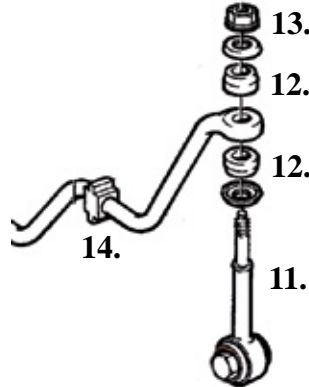

Suspension Front 740 series

No	Description	L/R	Year	OE Ref	Part Nr	
9	Bushing, front, for lower control arm			1273235	61430058	
10	Bushing, rear, for lower control arm			1329655	61430056	
11	Stabilizer link - new style			9157725	61430430	
12	Bushing for stabilizer link			1205991	61430004