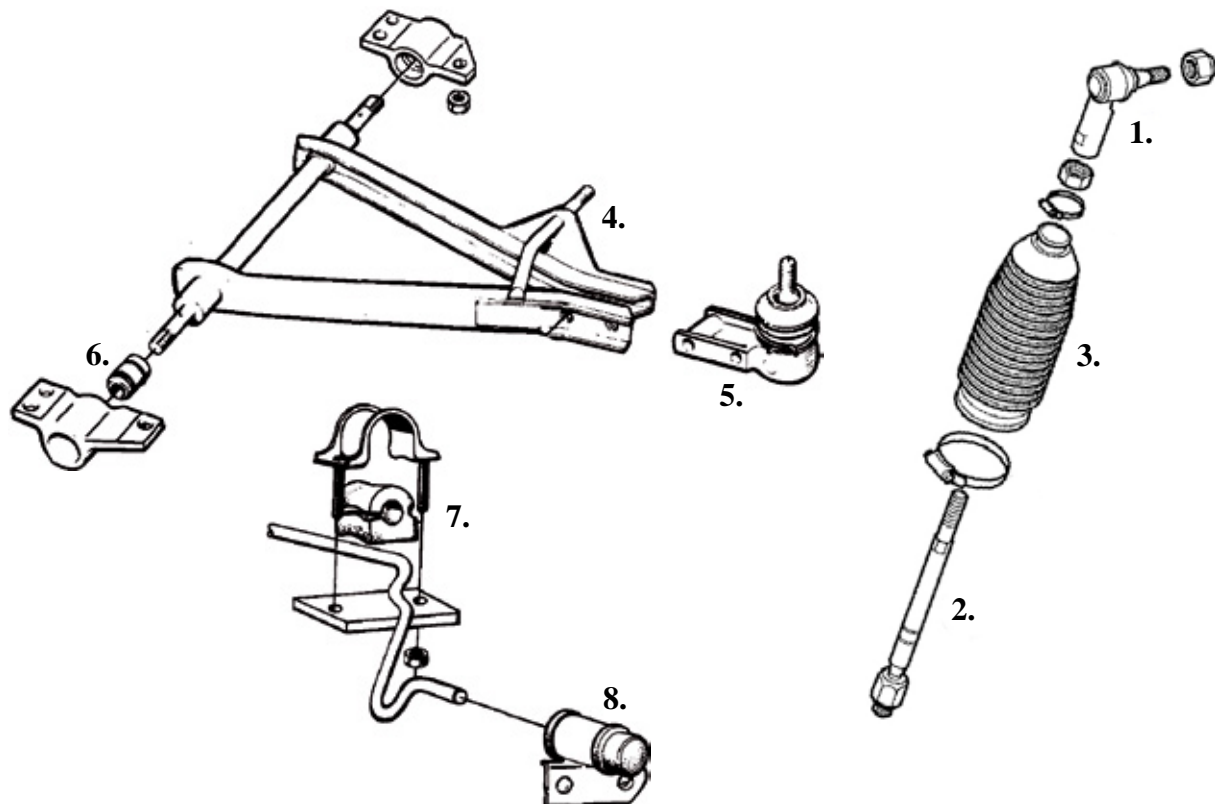

Suspension Front 90, 99, 900 -1993

No	Description	L/R	Year	Oe Ref	Part Nr	
1	Tie rod end for SAAB 95,96	L&R	All	8993339	61340000	
1	Tie rod end	L&R	-1974	8993347	61343347	
1	Tie rod end	L&R	1975-	8993354	61340020	
2	Tie rod inner for SAAB 900 with power steering	L&R		8988941	61340030	
3	Boot kit for tie rod with power steering	L&R		8993099	47343099	
4	Control arm for SAAB 900	Left		4199576	61340021	
4	Control arm for SAAB 900	Right		4199584	61340022