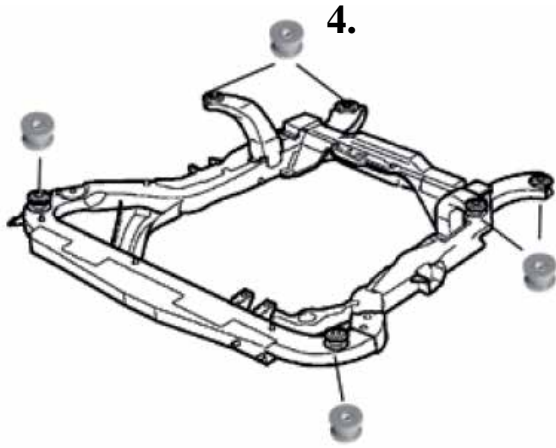

Front Suspension 9-5

No	Description	L/R	Year	Oe Ref	Part Nr	
1	Anti-roll bar for sport chassi		2006-10	12761909	61341909	
2	Anti-roll bar bush Ch -X3034800	L&R	1998-00	4686820 (5059795)	61349795	
2	Anti-roll bar bushing kit Ch -X3034800. 15 mm. Can replace 61349795. 2 pieces.	L&R	1998-	4686820	61340076PU	
2	Anti-roll bar bush	L&R	2000-	5059803	61349803