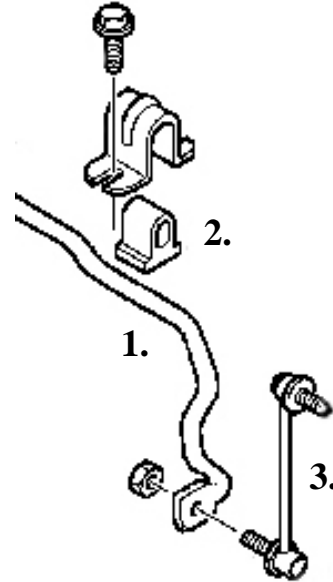

Front Suspension 9-5

No	Description	L/R	Year	Oe Ref	Part Nr	
1	Anti-roll bar for sport chassi		2006-10	12761909	61341909	
2	Anti-roll bar bush Ch -X3034800	L&R	1998-00	4686820 (5059795)	61349795	
2	Anti-roll bar bushing kit Ch -X3034800. 15 mm. Can replace 61349795. 2 pieces.	L&R	1998-	4686820	61340076PU	
2	Anti-roll bar bush	L&R	2000-	5059803	61349803