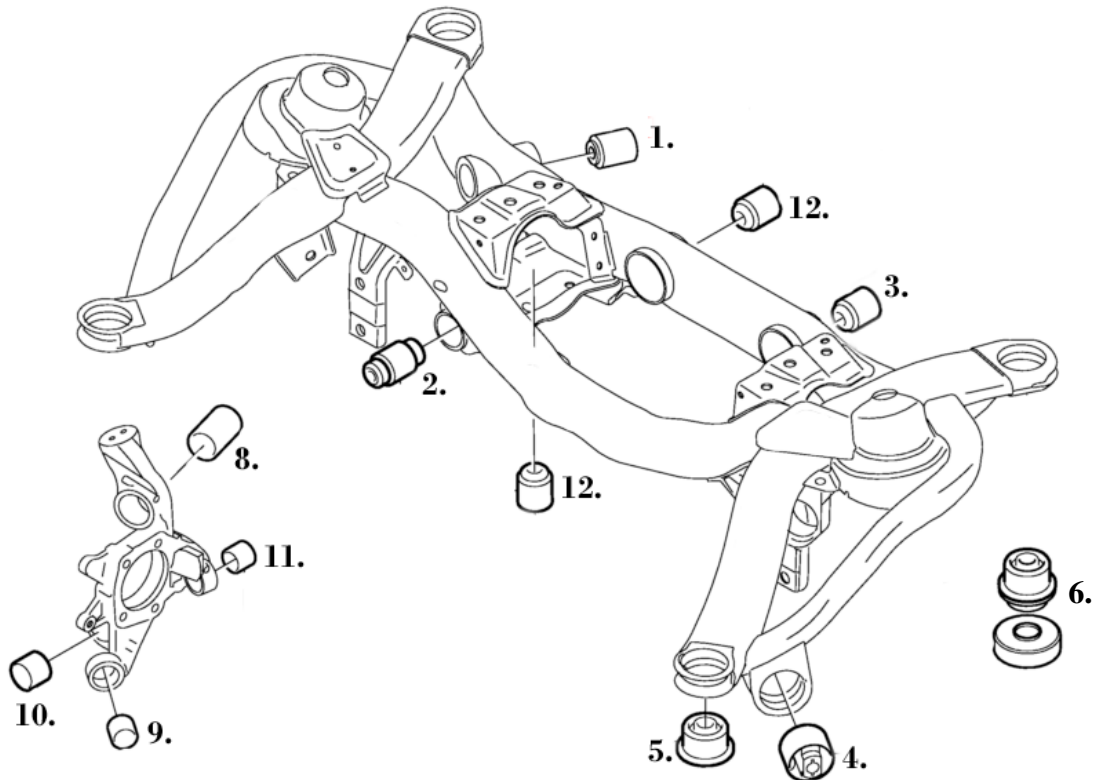

Suspension Rear XC90 Series 2003-

No	Description	L/R	Year	OE Ref	Part Nr	
	Stabilizer link	L&R		30647920 (8672446) (31201603)	65437920	
	Link rod	L&R		8622449	65432449	
1	Bushing Upper rear for bearing housing/control arm			8667020 (9173761) (30748890)	65437020	
2	Bushing for rear axle frame Outer rear			9200154 (30748889)	65430154	
3	Bushing Lower rear for bearing housing/control arm Ch -532000			8672223 (30645401) (91575979)	65432223	
4	Bushing for rear axle frame Outer front side. Ch -532000			9169204	65439204