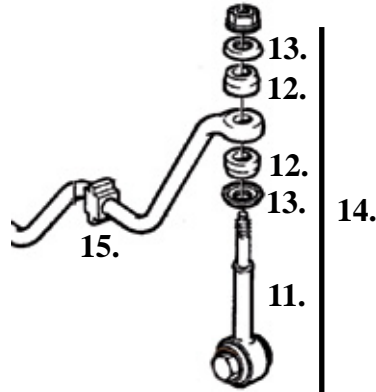

Suspension Front 940 Series 1991-

No	Description	L/R	Year	OE Ref	Part Nr	
11	Stabilizer link - new style			9157725	61430430	
12	Bushing for stabilizer link			1205991	61430004	
13	Washer for stabilizer link			1229303	61439303	
14	Stabilizer link kit kit				61430090	
14	Stabilizer link kit - old style			1329395	61430060