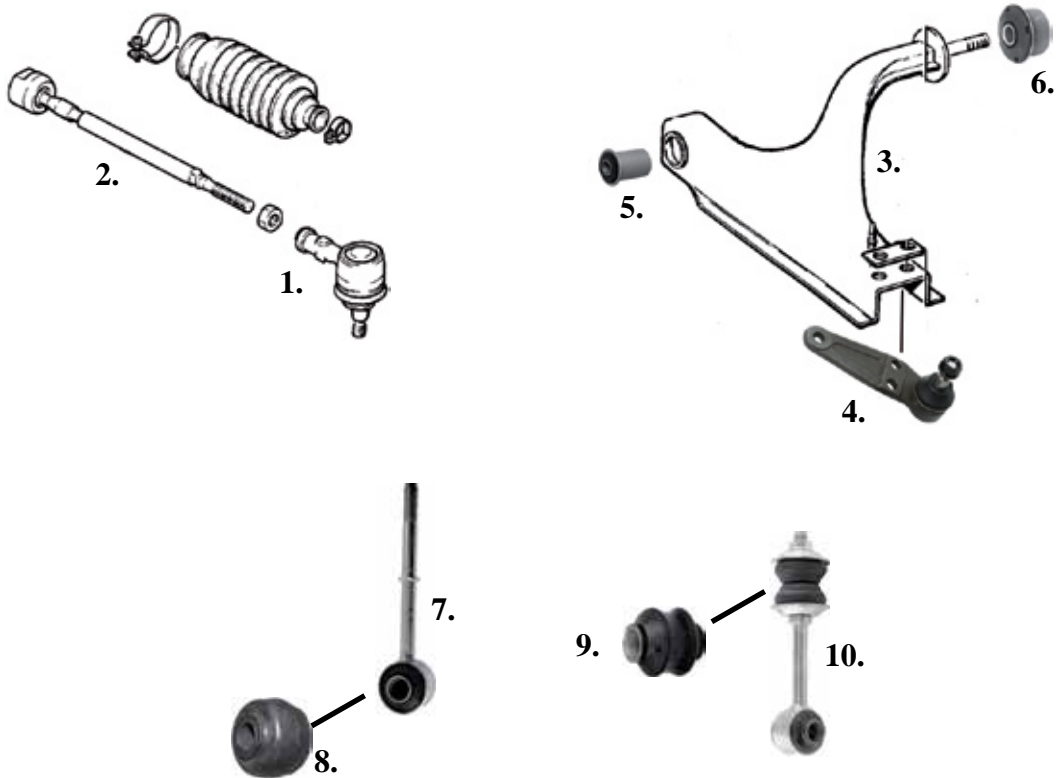

Suspension Front 200 series

No	Description	L/R	Year	OE Ref	Part Nr	
1	Tie rod end outer	L&R		3516944 (1205658)	61430000	
2	Tie rod, inner with P.S, ZF Outside thread 14mm	L&R	1975-	3530167 (1228386)	61430070	
2	Tie rod, inner with P.S, CAM Flange on the head inside. Thread 20mm	L&R	-1978	1205666	61430080	
2	Tie rod, inner with P.S, CAM. Without flange on the head. Inside thread 20mm	L&R	1975-	1272947	61430014	
2	Tie rod, inner w/o P.S, CAM Inside thread 14mm	L&R	1975-	1205659	61430100