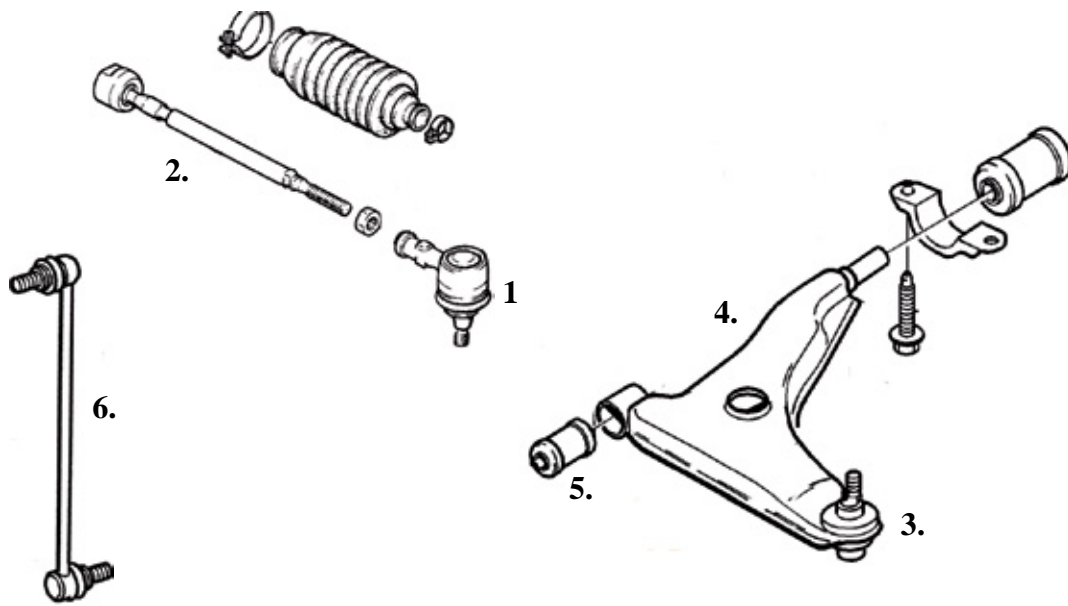

Suspension Front 850 Series 1992-1996 S/V70 Series 1997-00

No	Description	L/R	Year	OE Ref	Part Nr	
1	Tie rod end outer	Left	1992-00	271598	61430111	
1	Tie rod end outer	Right	1992-00	271599	61430112	
2	Tie rod, inner TRW, 14mm, marked 4. Fits all 850, For S/V70 check if marked 4 or 5.	L&R		3546266	61430330	
2	Tie rod, inner 16mm, marked 5. Fits only on S/V70. Check if marked 4 or 5.	L&R		9191410	61430340	
3	Ball joint For early 850 where separate ball joint were used.	L&R		271591	61430390	
4	Control arm Standard	Left		8628495 (271901)	61430131	
4	Control arm Standard	Right		8628496 (271902)	61430132	