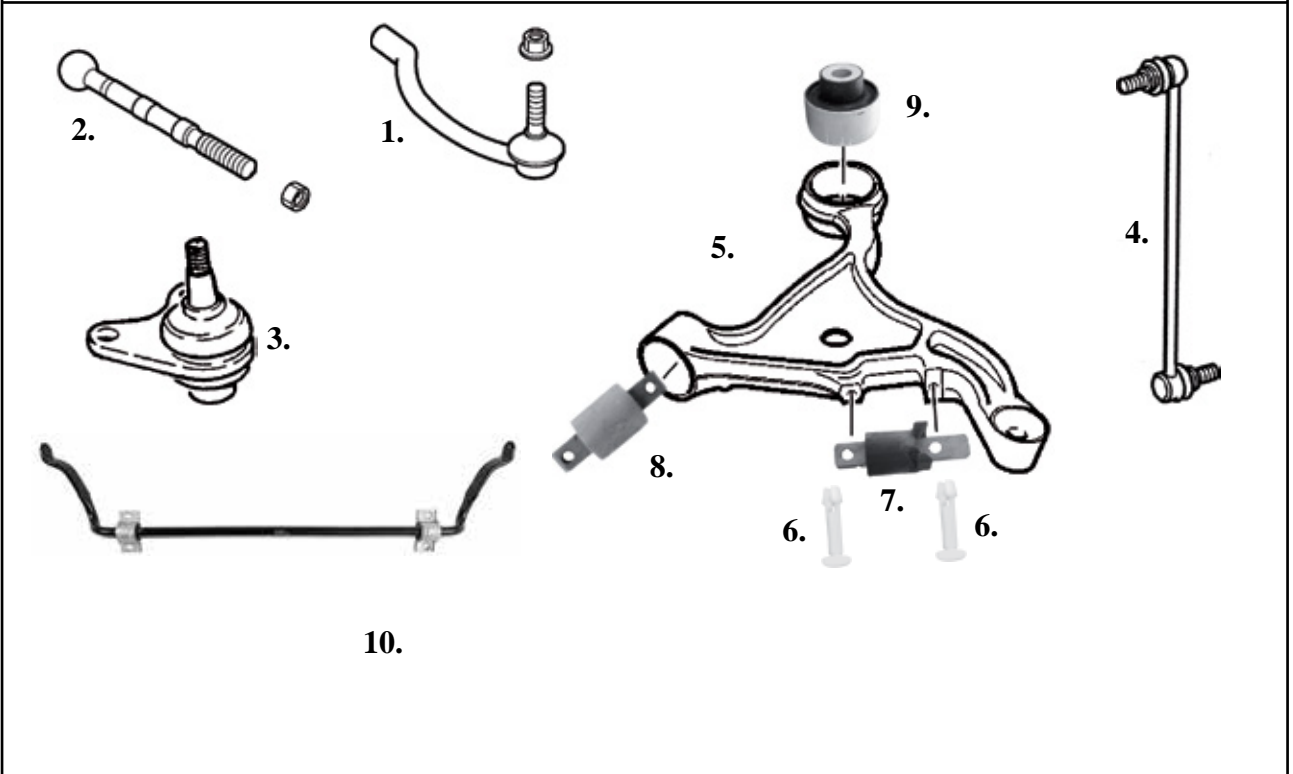

Suspension Front V70N Series 2000-, S60 Series 2001-

No	Description	L/R	Year	OE Ref	Part Nr	
1	Tie rod end outer SMI	Left	-2003	274175	61430161	
1	Tie rod end outer SMI	Right	-2003	274176	61430162	
1	Tie rod end ZF S60,V70 B5254T4	Left	2004- 2002-09	30761719 (274496)	61431719	
1	Tie rod end ZF. S60,V70 B5254T4	Right	2004- 2002-09	30761718 (274497)	61431718	
2	Tie rod, inner SMI	L&R	2000-03	274179	61430460	
2	Tie rod, inner ZF	L&R	2004-	274353	61434353	
3	Ball joint, lower V70 FC1: Ch -647148, FC2: Ch -645617, S60 Ch -626501	L&R	2000-05	274548 (274193)	61430350	
3	Ball joint, lower V70 FC1: Ch 647149- FC2: Ch 645618-, S60 Ch 626502-	L&R	2006-	274523 (274377) (31201485)	61434523	
4	Stabilizer link	L&R	2000-	274456 (274303) (31201602)	61430260