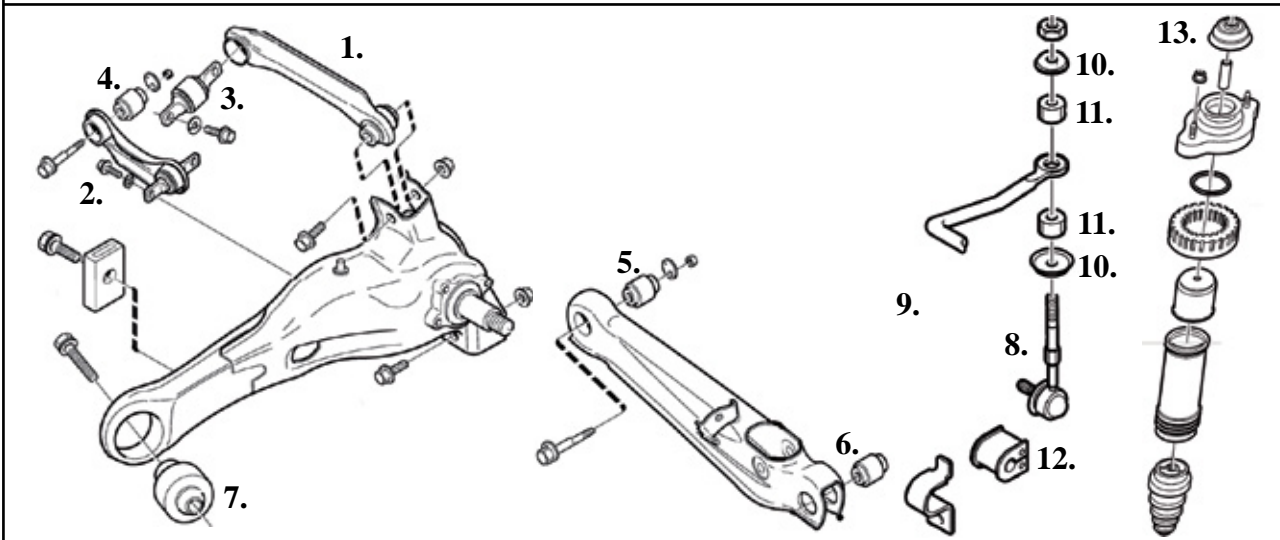

Suspension Rear S/V40 Series 1996-04

No	Description	L/R	Year	OE Ref	Part Nr	
1	Link / bracket upper	Left	-1997	30818096	65430300	
1	Link / bracket upper	Right	-1997	30818097	65430310	
2	Link / bracket lower	Left	-1997	30818091	65430121	
2	Link / bracket lower	Right	-1997	30818092	65430122	
1	Link / bracket upper	L&R	1998-	30620786 (30884360)	65430786	
2	Link / bracket lower	L&R	1998-	30620785 (30818091) (30818092)	65430785	
3	Bushing for Link / brackets Dogbone style				65439999	
4	Bushing for Link / brackets				65439997	
5	Bushing for lower control arm Lower/inner			30620971	65430971	
6	Bushing for lower control arm Lower/upper			30620972	65430048	

Any references to part numbers, vehicle models and manufactures are done only for informational purposes. It is not intended to imply affiliation with or approval by the vehicle manufacturer.