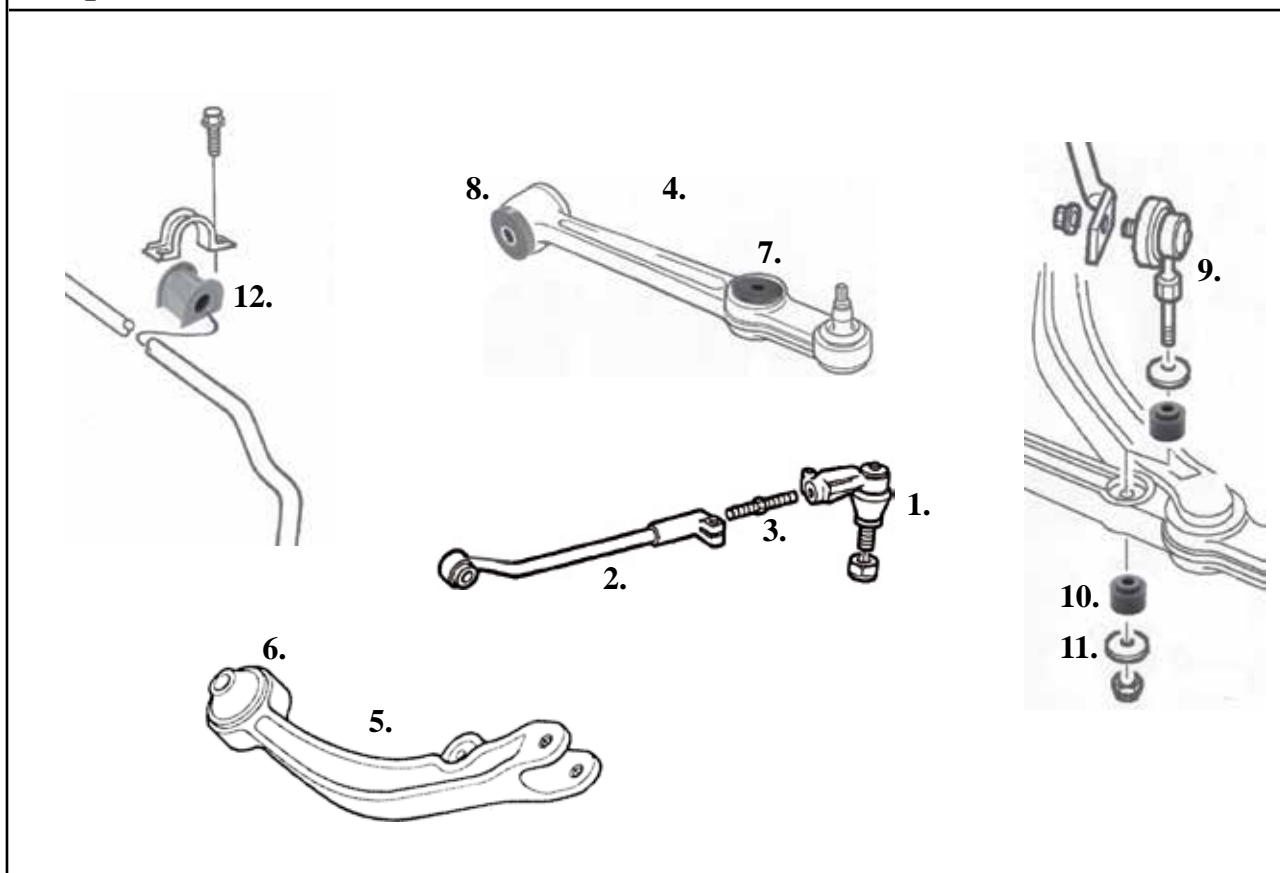

Suspension Front 900 1994 - 98

No	Description	L/R	Year	Oe Ref	Part Nr	
1	Tie rod end outer	Left		4242749	61340041	
1	Tie rod end outer	Right		4242756	61340042	
2	Tie rod end inner	Left		4242673	61340051	
2	Tie rod end inner	Right		4242681	61340052	
3	Tie rod end screw adjuster			4242731	61340048	
	Boots for steering ZF			4482964	47342964	
	Boots for steering Saginaw			30553357 (4402772)	47343357