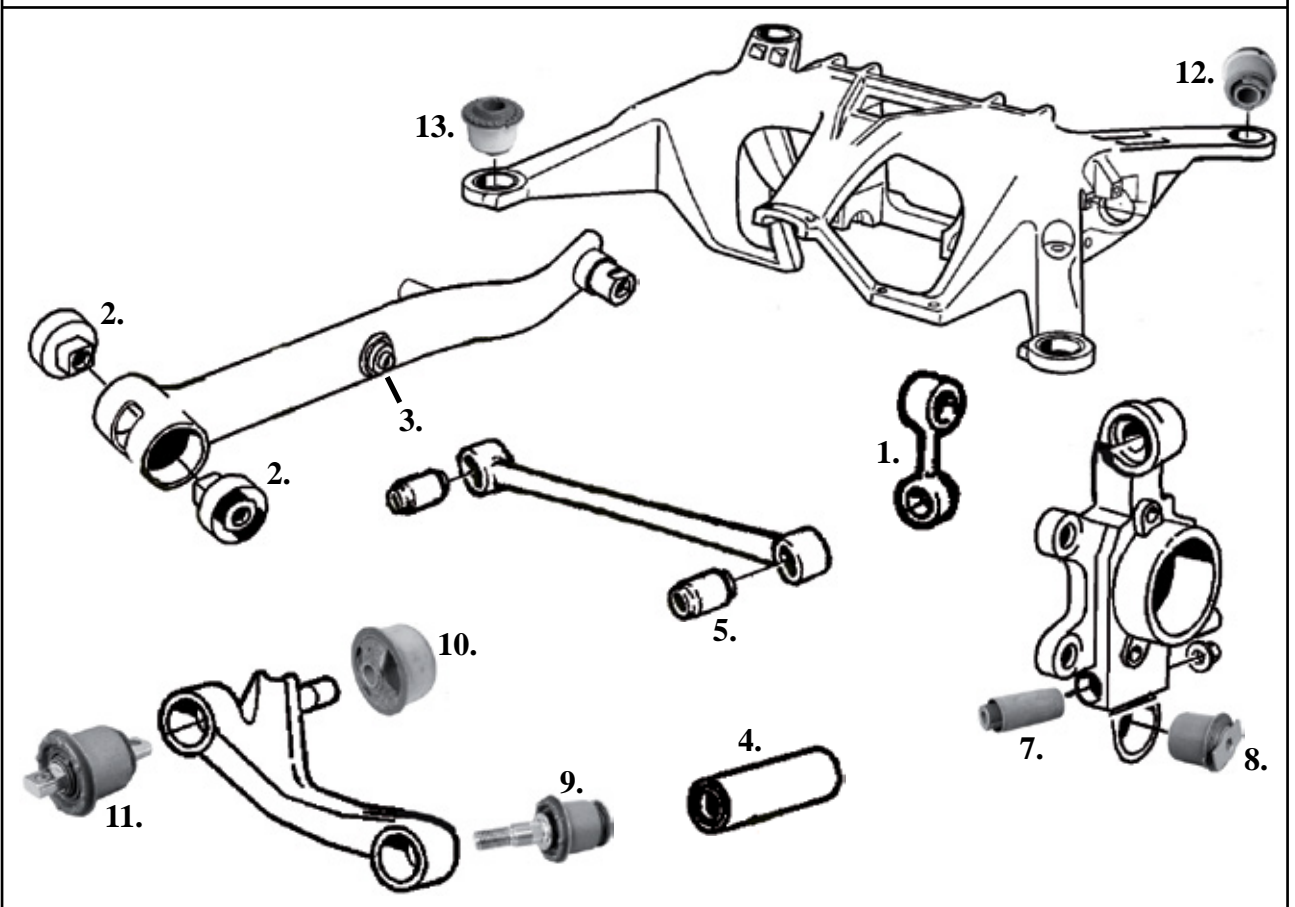

Suspension Rear 960 Series 1991-1996, S/V 90 Series 1997-98

No	Description	L/R	Year	OE Ref	Part No	
1	Stabilizer link			3530304	65430304	
2	Bushing			1387472	65437472	
3	Bushing			9140679	65430679	
4	Bushing			9140578	65430578