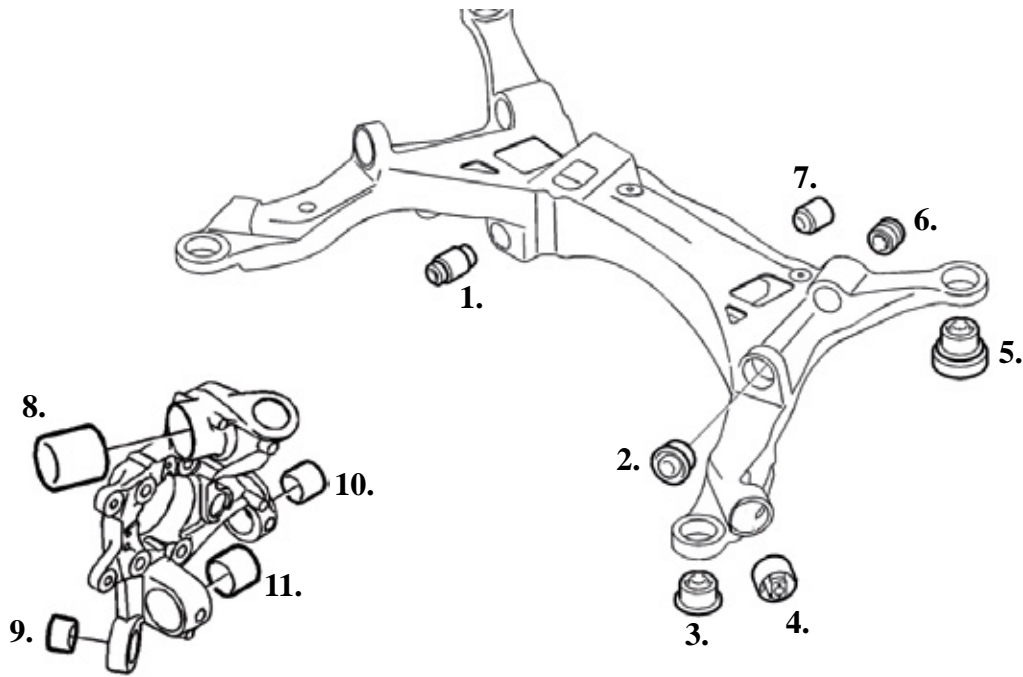

Suspension Rear V70N Series 2000-, S60 Series 2001-

No	Description	L/R	Year	OE Ref	Part Nr	
	Stabilizer Link	L&R		30647920 (8672446) (31201603)	65437920	
1	Bushing for bearing housing/control arm, lower rear 2WD			9492181	65430500	
1	Bushing for rear axle frame middle front 2WD & AWD			9492181	65430500	
2	Bushing upper front for rear axle frame			9157572	65437572	
3	Bushing for rear axle frame outer front 2WD & AWD			9157576	65430116	
4	Bushing for rear axle frame outer front, side 2WD & AWD			9169204	65439204	
5	Bushing for rear axle frame upper front 2WD & AWD			9157952 (9465975)	65430114