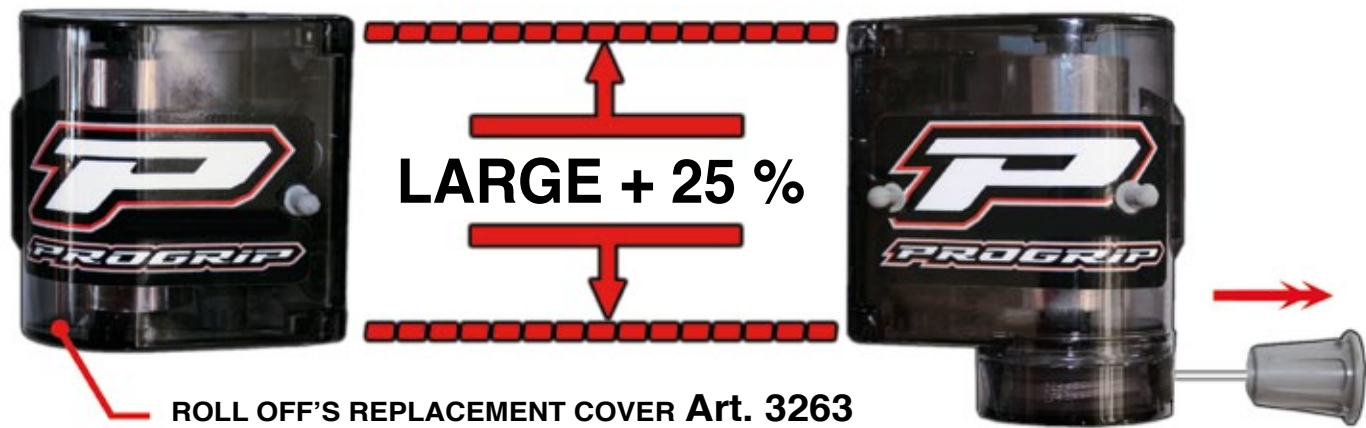

30% MORE DOWNWARD VISUAL FIELD
A 30% gain in visibility give a great competitive advantage!

FILM LONG 6,5 METERS

+ 30 %

Art. 3268 XL ROLL OFF SYSTEM

Homologation : 1938/2010
CE-EN AC 14063

ROLL OFF'S REPLACEMENT COVER Art. 3263