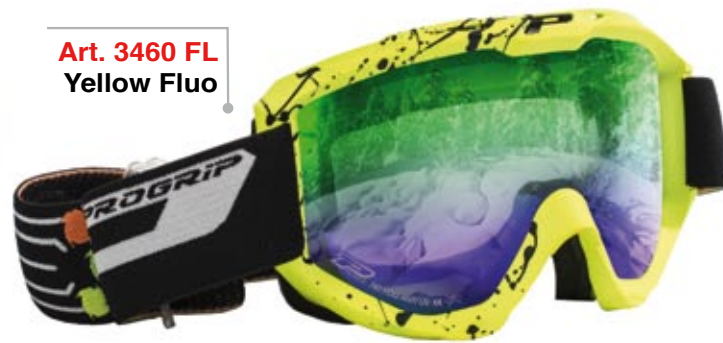

Art. 3460 FL
Yellow Fluo

Double density foam with hydro repellent and colored velvet