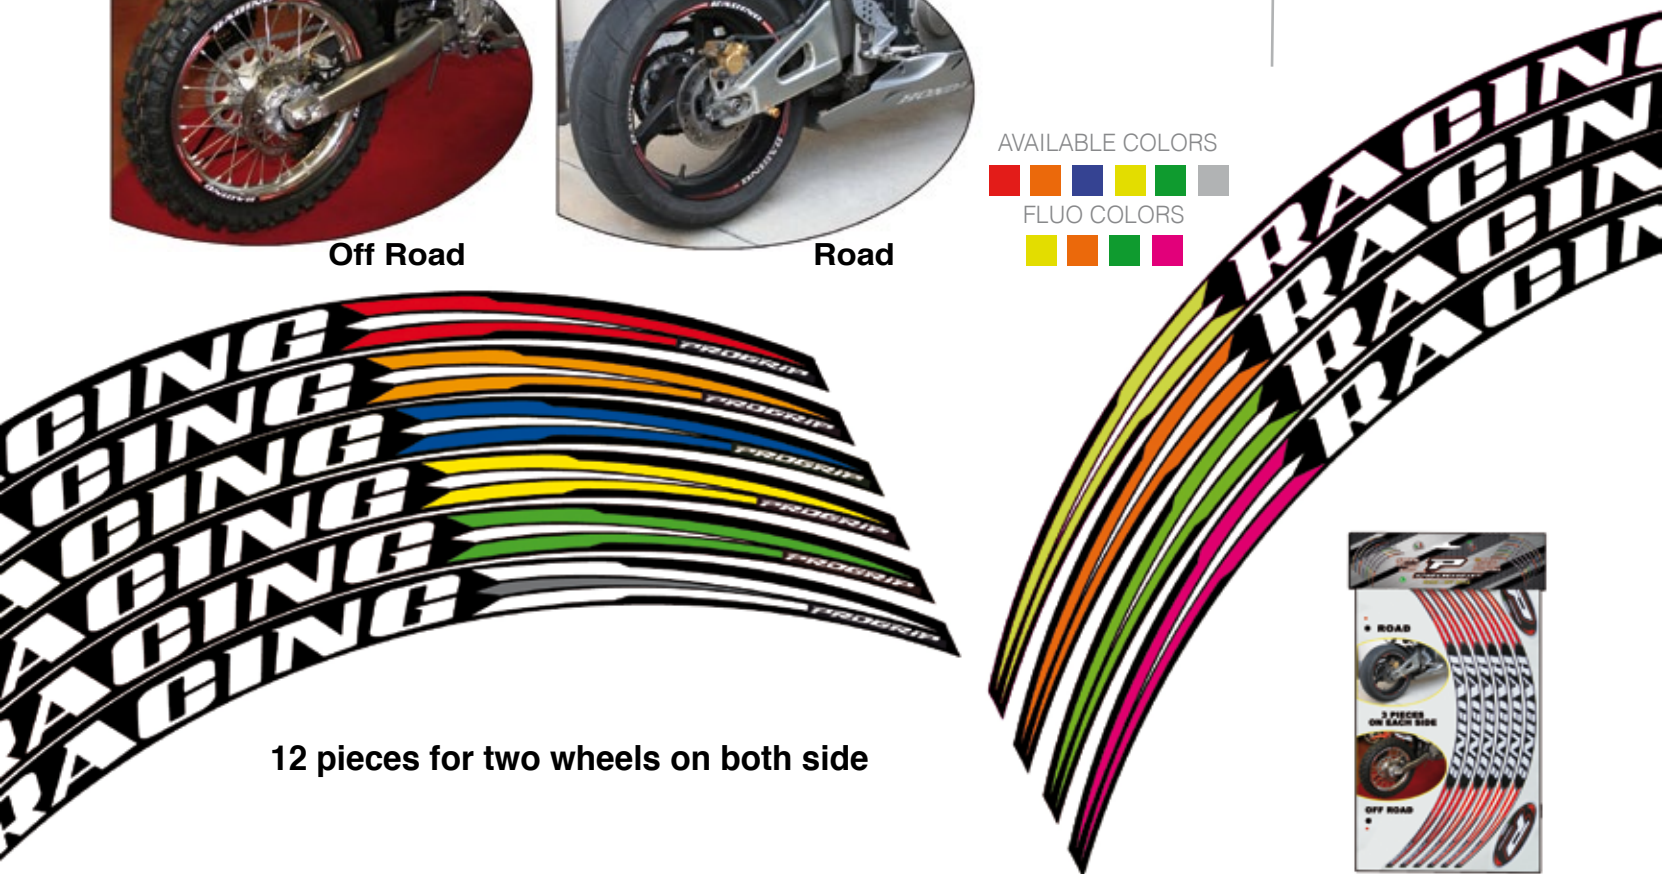

Packaging

ADHESIVE STRIP

Example of mounting

Off Road

Road

Art. 5026

AVAILABLE COLORS
FLUO COLORS

12 pieces for two wheels on both side