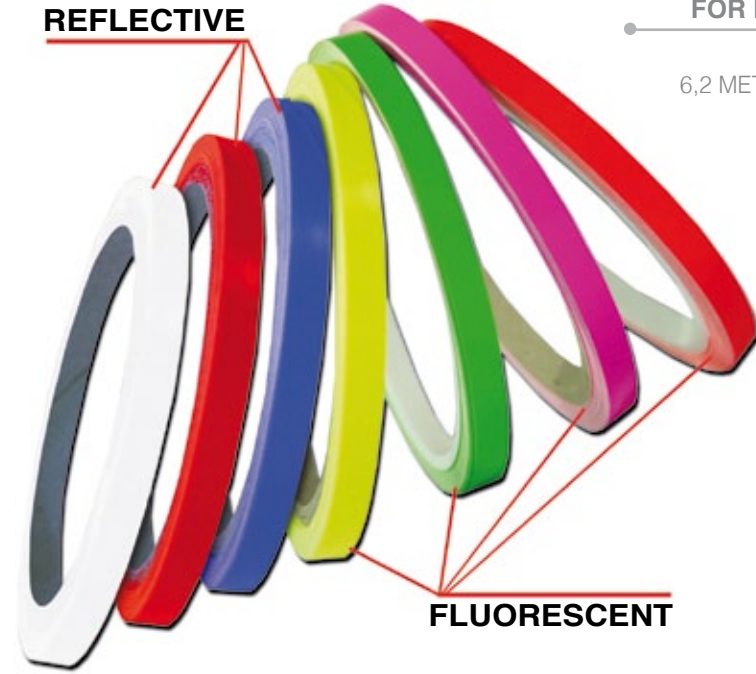

Art. 5030
Available for:
YAMAHA - KAWASAKI
SUZUKI - HONDA - DUCATI

5030 TR Transparent
5030 CA Carbon resined
5030 CR Chromed resined

ADHESIVE STRIP

Example of mounting

REFLECTIVE

FLUORESCENT

FOR ROAD WHEELS
Art. 5025
6,2 METERS PER ROLLS