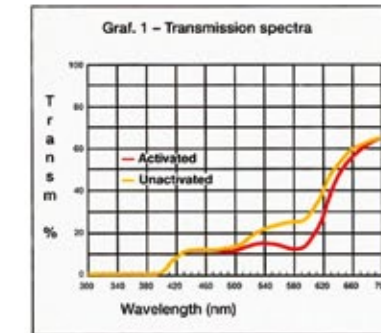

MX GOGGLES

Photochromatic Xelox L is a solar filter with a high speed of reaction: Activation time about 4 seconds, fading time about 4 seconds. This product is in a compliance with specifications EN 166, EN 174 and EN 1836. According to EN 1836 such filters comply to point 4.1.3.1, which fixes the category for