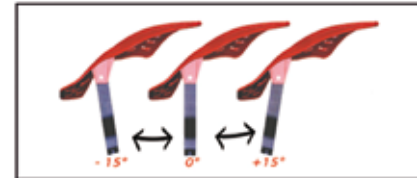

Available only in BLACK
ONE SIZE FITS ALL

END OF SERIES

FOR
KIDS

CROSS HANDGUARD

UNIVERSAL FITTING

Art. 5600
AVAILABLE COLORS

MULTIPOSITION SYSTEM

BACK SIDE