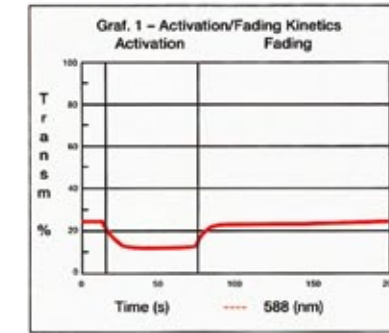

MX GOGGLES

Photochromatic Xelox L is a solar filter with a high speed of reaction: Activation time about 4 seconds, fading time about 4 seconds. This product is in a compliance with specifications EN 166, EN 174 and EN 1836. According to EN 1836 such filters comply to point 4.1.3.1, which fixes the category for