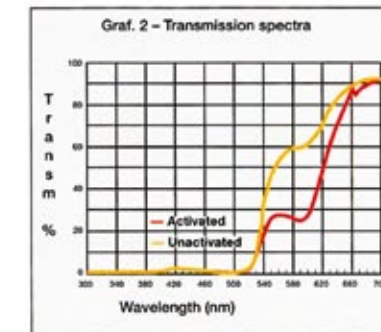

MX GOGGLES

Photochromatic Xelox L is a solar filter with a high speed of reaction: Activation time about 4 seconds, fading time about 4 seconds. This product is in a compliance with specifications EN 166, EN 174 and EN 1836. According to EN 1836 such filters comply to point 4.1.3.1, which fixes the category for