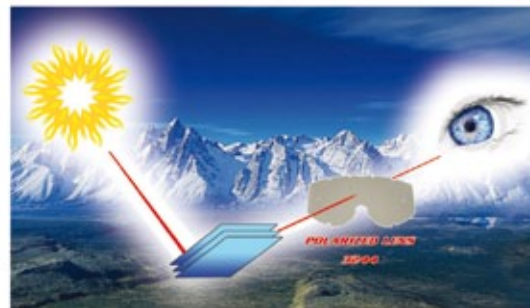

- ANTI SCRATCH
- ANTI U.V.
- NO FOG

LENS ART. 3244 POLARIZED

Art. 3450 SC
Riot
Carbon
Polarized

Mounted lens
POLARIZED

Working principle:

Natural light waves circulate in all directions and is, in fact, called diffused light. When light meets a reflective surface (water, snow, sand, etc.) it is polarized, or organized in parallel planes. It is this concentration that creates the reflection and therefore the glare. The polarizing filter is oriented perpendicular to this plane in such a way that it absorbs the rays and eliminates the disturbing glare.