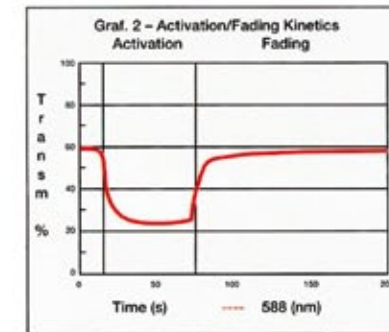

MX GOGGLES

Photochromatic Xelox L is a solar filter with a high speed of reaction: Activation time about 4 seconds, fading time about 4 seconds. This product is in a compliance with specifications EN 166, EN 174 and EN 1836. According to EN 1836 such filters comply to point 4.1.3.1, which fixes the category for