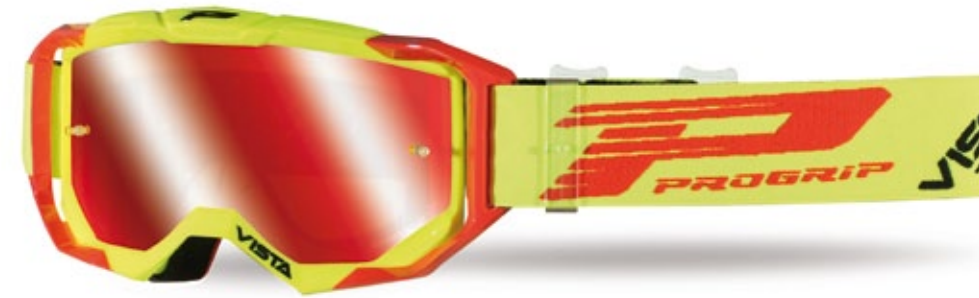

Used by many of World Championship riders in MX, Enduro and other similar motorsports is a meaning of succes and prestige. The main features that puts the new 3303 on many podiums are: - Lenses: Anti UV – Anti scratch – No Fog (Progrip patented NO FOG lens technology rated the best NO FOG performance on the market) – Light sensitive (fastest light sensitive lens on the market – less than 5 seconds to clear to smoke and viceversa) - Built in tear off pins. - Foam: double density foam with hydro repellent and colored velvet. - Quick and easy TEAR OFFS system. - Silicone treated strap to fix the strap on helmet. - Precut foam and molded channels for eyeglasses temples. It fits in any helmet.

HOMOLOGATION - CE-EN-N° AC-96025 REV.2

+ Additional FREE art. 3310 clear no fog lens inside the box.

Art. 3303 FL
Yellow Fluo / Red

LENS ART. 3348
MULTILAYERED MIRRORED