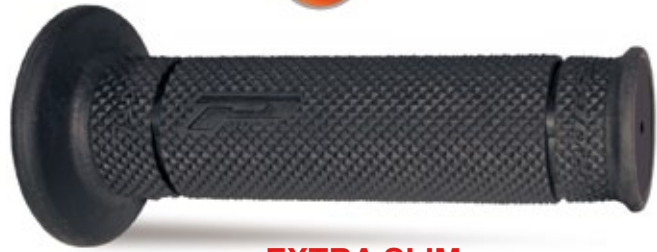

Art. 711

size: ø mm 22 25
Long mm 118