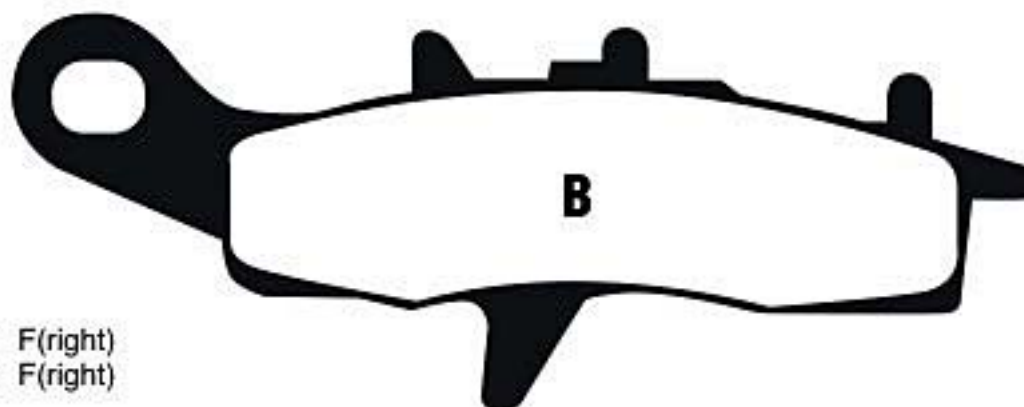

PR309 A. 26.1 x 119.55 x 7.1mm B. 35.6 x 94.54 x 7.8mm

KAWASAKI

KFX 450 R Quad (KSF 450 B8F/B9F/BAF/BBF /BCS/BDF/BEF)	08-14	F(right)
KVF 650 A1/A2 Prairie	02-03	F(right)
KVF 650 D1/D6F/D7F/D8F/D9F/DAF/DBF Brute Force 4x4	05-11	F(right)
KVF 650 E1/E6F/E7F/E8F/E9F Brute Force 4x4 Hardwoods Green HD	05-09	F(right)
KVF 700 A1/B1/A2/A6F/B2/B6F/A7F/A8F 4x4 (Prairie)	04-08	F(right)
KVF 700 D1 Team Green	05	F(right)

SUZUKI

LT-V 700 FK4/FK5 Twin Peaks	04-05	F(right)

Competitor X Ref

EBC	Ferodo	SBS	Vesrah
FA349	-	798	VD442

Equivalents OE

43082 1273
43082 0078

MATERIAL AVAILABILITY AND PART NO.

STD	OPTIONS							
P	P-SC	PH-SC	PH	PR	PHS	PV	RPHX	GPXPH
.	.	.	.	PR309	.	.	.	.