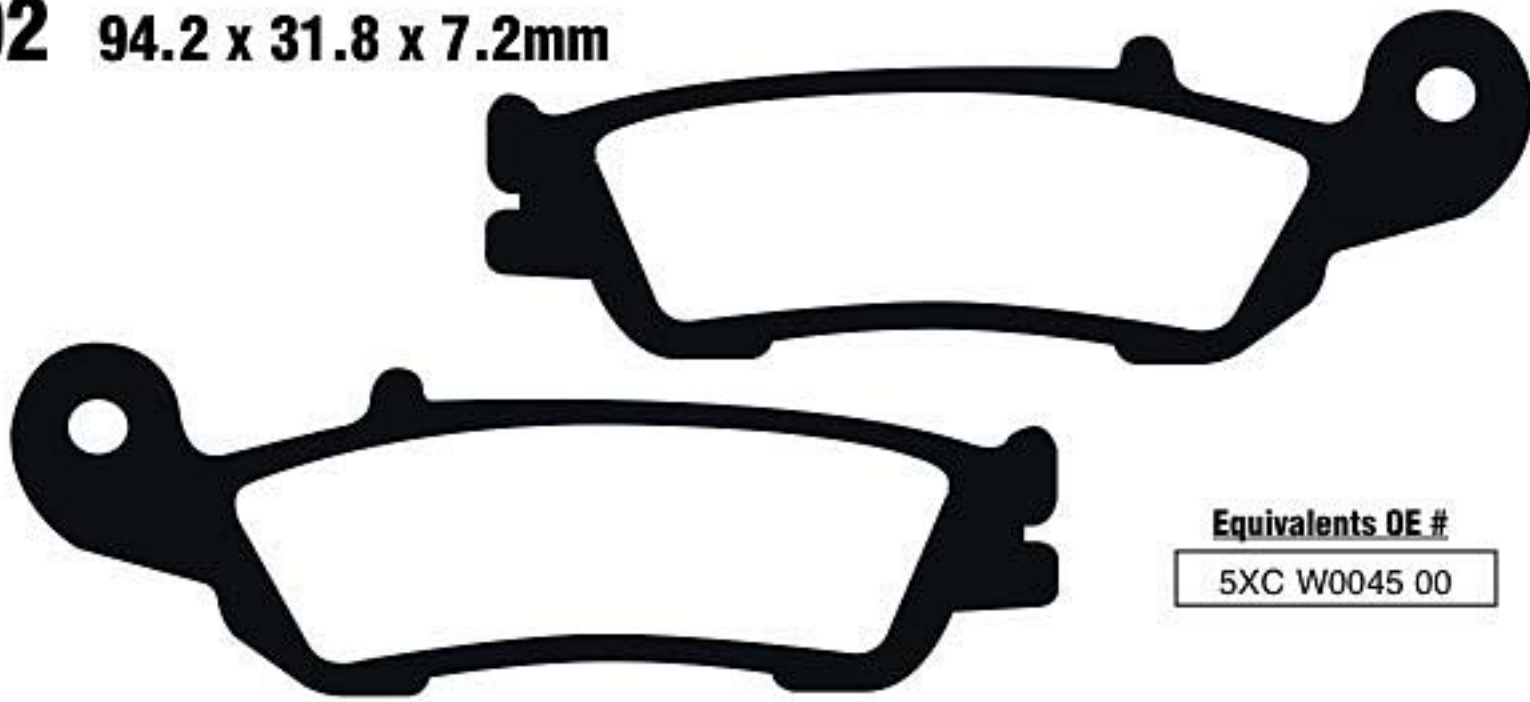

P392 94.2 x 31.8 x 7.2mm

Equivalents OE #

5XC W0045 00

YAMAHA

YZ 125 X/Y/Z/A/B/D/E/F (2T)	08-15	F
YZ 250 X/Y/Z/A/B/D/E/F (2T)	08-15	F
YZ 250 FW/FX/FY/FZ/FA/FB/FD/FE/FF (4T)	07-15	F
YZ 450 FX/FY/FZ/FA/FB/FD/FE/FF (4T)	08-15	F

Competitor X Ref

EBC	Ferodo	SBS	Vesrah
FA450	FDB 2219	840	VD280

MATERIAL AVAILABILITY AND PART NO.

STD	OPTIONS							
	P-SC	PH-SC	PH	PR	PHS	PV	RPHX	GPXPH
P392	.	.	.	PR392	PHS392	.	.	.