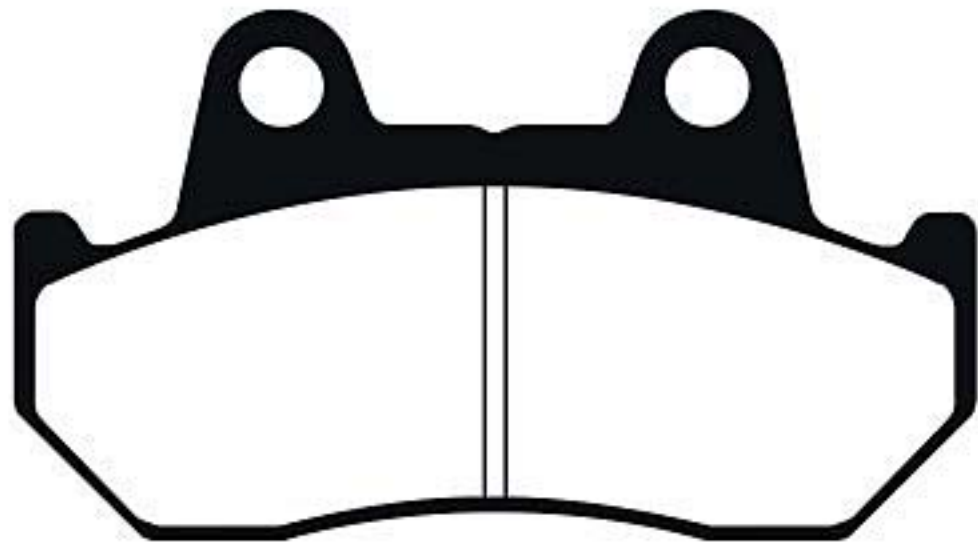

### MATERIAL AVAILABILITY AND PART NO.

STD	OPTIONS							
P	P-SC	PH-SC	PH	PR	PHS	PV	RPHX	GPXPH
P016	.	.	.	.	.	.	.	.

**P017 90 x 49 x 10mm**

**P018 90 x 49 x 9mm**

**P019 90 x 49 x 11.3mm**

**P017 - HONDA**