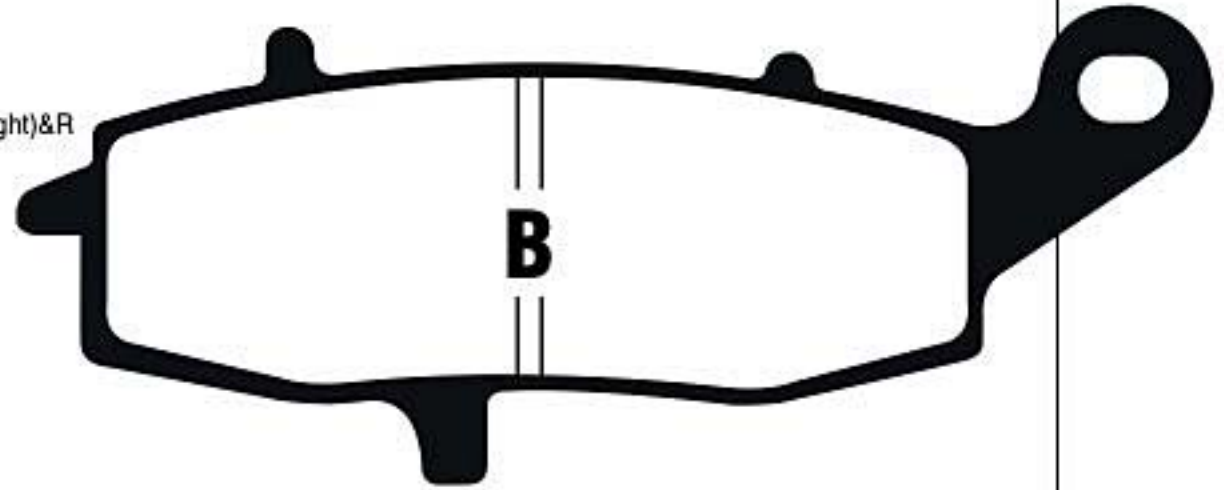

P470 A. 133.5 x 36.8 x 10.7mm B. 109.6 x 44.4 x 10.7mm

KAWASAKI

VN 1500 P1/P2 Mean Streak
VN 1600 A1/A2/A3/A6F
VN 1600 B1 Mean Streak

02-04 R
03-08 F(right)&R
04 R

SUZUKI

M 1600 (VZ 1600 K5 Intruder)
M 1800 R (VZR 1800 K6/K7/K8/K9) Intruder
- Handlebar Cowling
M 1800 R2 (VZR 1800 NK8/NK9) Intruder
- No Handlebar Cowling
M 1800 RZ (VZR 1800 ZK7/ZK8/ZL1/ZL2
Intruder) With Handlebar Cowling
VZR 1800 BZL4 /BZL5- M1800 RB

05 R
06-09 R
08-09 R
07-13 R
14-15 R

Equivalents OE # - FA231/3

43082 1264	69100 01870
K4308-21264	

Competitor X Ref

EBC	Ferodo	SBS	Vesrah
FA231/3	-	-	-

MATERIAL AVAILABILITY AND PART NO.

STD	OPTIONS							
P	P-SC	PH-SC	PH	PR	PHS	PV	RPHX	GPXPH
.	.	.	.	.	.	PV470	.	.