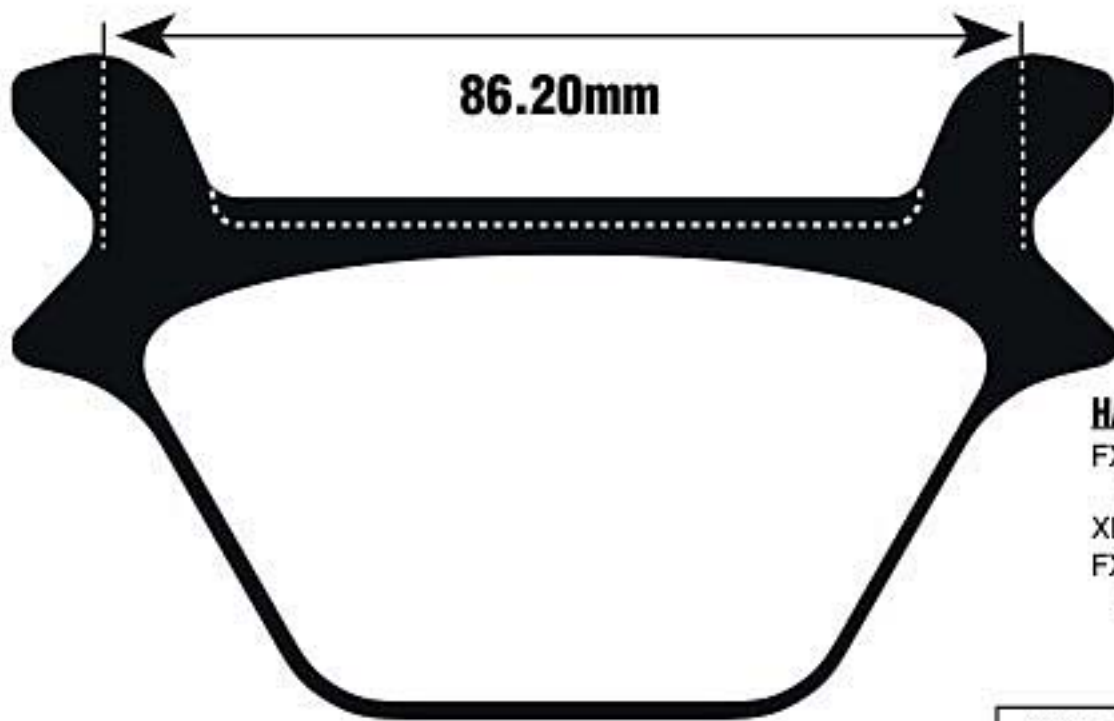

P156 104 x 62.4 x 11.2mm

**Abutment Shims
(2 per set)**

HARLEY DAVIDSON

FXST/FXSTB/FXSTC/FXSTS/FLST/
FLSTC/FLSTF/FLSTS/FLSTN Late 87-99 R
XL/XLH/XLCH/XLS/XLX Late 87-99 R
FXD/FXDL/FXDWG/FXR/FXRS/FXRT
/FXRD/FXLR Late 87-99 R

Equivalents OE #

44209 87B	44209 87C	44213 87

Competitor X Ref

EBC FA200	Ferodo FDB521/2001	SBS 669	Vesrah VD-923

MATERIAL AVAILABILITY AND PART NO.								
STD	OPTIONS							
P	P-SC	PH-SC	PH	PR	PHS	PV	RPHX	GPXPH
P156	-	-	PH156	-	-	PV156	-	-