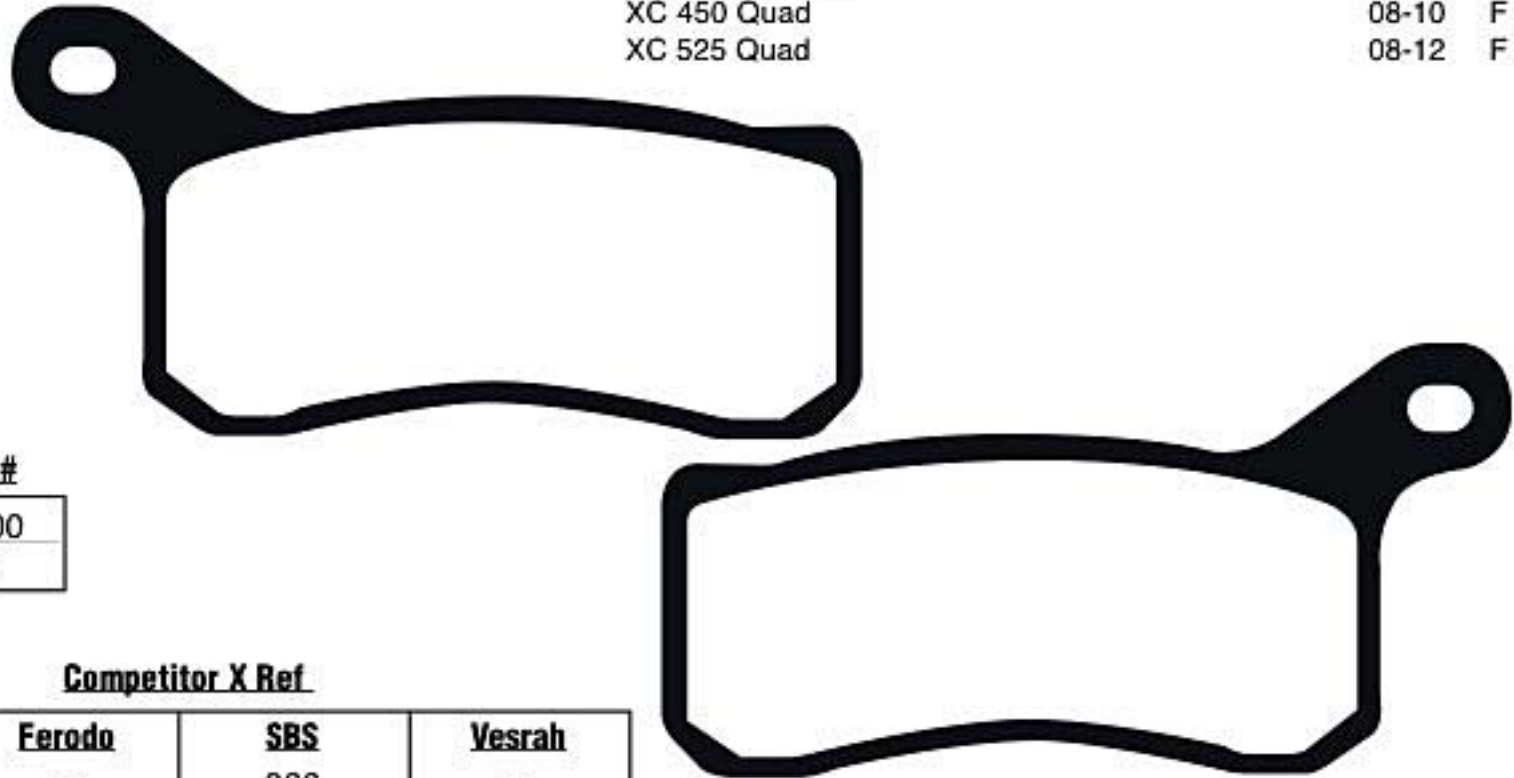

PR402 75 x 37 x 7.5mm

KTM

450 SX-F (Quad)
505 SX-F (Quad)
XC 450 Quad
XC 525 Quad

09-11 F
09-12 F
08-10 F
08-12 F

Equivalents OE

830 13 030 100
K00979315

Competitor X Ref

EBC	Ferodo	SBS	Vesrah
FA462	-	866	-

MATERIAL AVAILABILITY AND PART NO.

STD	OPTIONS							
	P-SC	PH-SC	PH	PR	PHS	PV	RPHX	GPXPH
P	*	*	*	P402	*	*	*	*