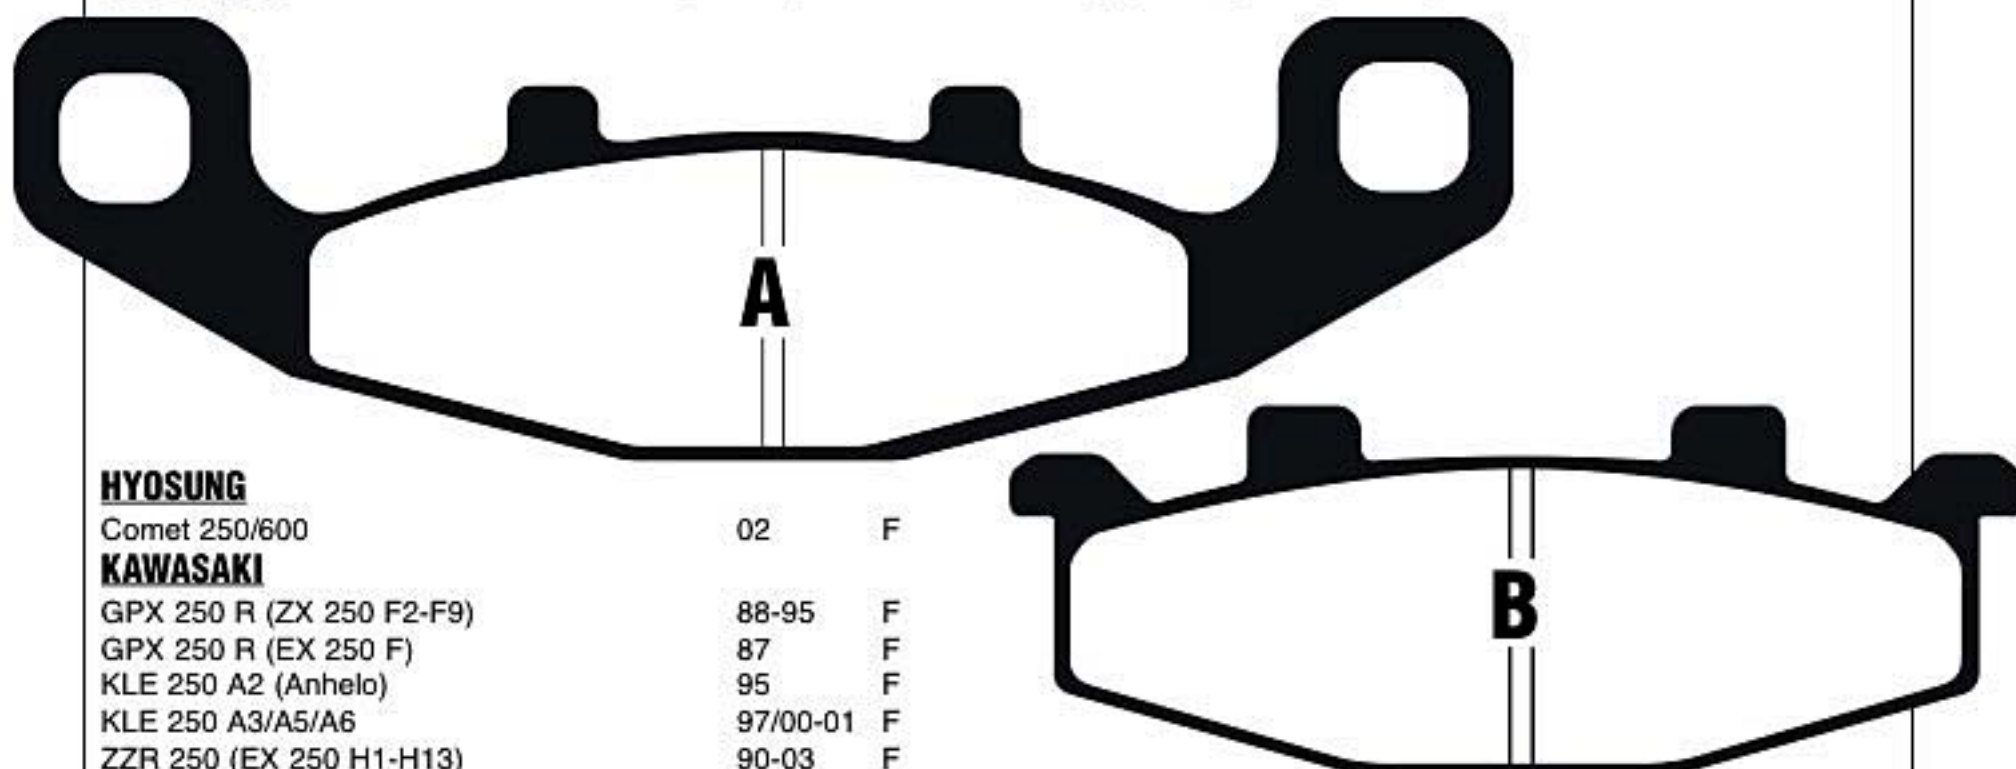

P043 A. 141 x 41.5 x 9.7mm B. 95 x 34.5 x 9.7mm

HYOSUNG

Comet 250/600

02 F

KAWASAKI

GPX 250 R (ZX 250 F2-F9)

88-95 F

GPX 250 R (EX 250 F)

87 F

KLE 250 A2 (Anhelo)

95 F

KLE 250 A3/A5/A6

97/00-01 F

ZZR 250 (EX 250 H1-H13)

90-03 F

ZR 250 A1-A5

91-95 F

GPX 400 R (ZX 400 F1)

87 R

GPZ 400 R 'D4'

88 R

ZL 400 D1/D2

94-95 F

ZRX 400 (ZR 400 E1/E2)

94-95 F

ZZR 400 (ZX 400 K1/K2/K3)

90-92 R

ER-5 (ER500 A1/A2/A3/A4)

97-00 F

GPz 500 S (EX 500 A1-A6/D1-D7)

87-01 F

KLE 500 A1-A12

91-04 F

KLE 500 B1P/B6F/B7F

05-07 F

ZR 550 B2-B6 'Zephyr'

91-99 F

GPx 600 R (ZX 600 C1-C7)

88-96 F&R

ZL 600 B1 'Eliminator'

95-97 F

ZZ-R 600 (ZX 600 D1-D3)

90-93 R

KL 650 B1-B3 'Tengai'

89-92 F

GPX 750 R (ZX 750 F1-F3)

87-89 F&R

ZR 750 C1-C5 'Zephyr'

91-95 F&R

ZR 750 D1 'Zephyr'

96- R

GPz 900R A7-A8

90-96 R

GPZ 900 R (ZX 900 A11)

98 R

GPZ 900 R (ZX 900 A12-15)

99-02 R

ZX 100 B1-B3 (ZX-10)

88-90 F&R

ZG 1000 A9-A18 (1000 GTR)

94-03 F

ZZR 1100 (ZX 1100 C1-C3)

90-92 R

ZR 1100 A1-A4 'Zephyr'

92-95 R

ZR 1100 B1 'Zephyr'

96-97 R

ZR 1100 B5 (Zephyr 1100 RS)

02 R

SUZUKI

RG 125 UN 'Wolf'

92-94 F

RG 125 UN 'Wolf' (NF13E) Naked

92-94 F

GSF 250 N/ZM/P/NP/ZP/N/NR

92-96 F

GSX 250 SSM Katana (GJ76A)

91 F

GSX 250 FL/FM/FN/FP/FR/FS/FT/FV/FW Across

90-98 F

SW-1 250 (NJ45A)

92 F

GSF 400 M/N/P Bandit

91-95 F

GS 500 EK/EL/EM/EN/EP/ER/ES

89-95 F

DR 800 SM/SN/SP

91-93 F

VX 800 L/M/N/P/R

90-95 F

GSX 1100 GM/GN

91-94 F