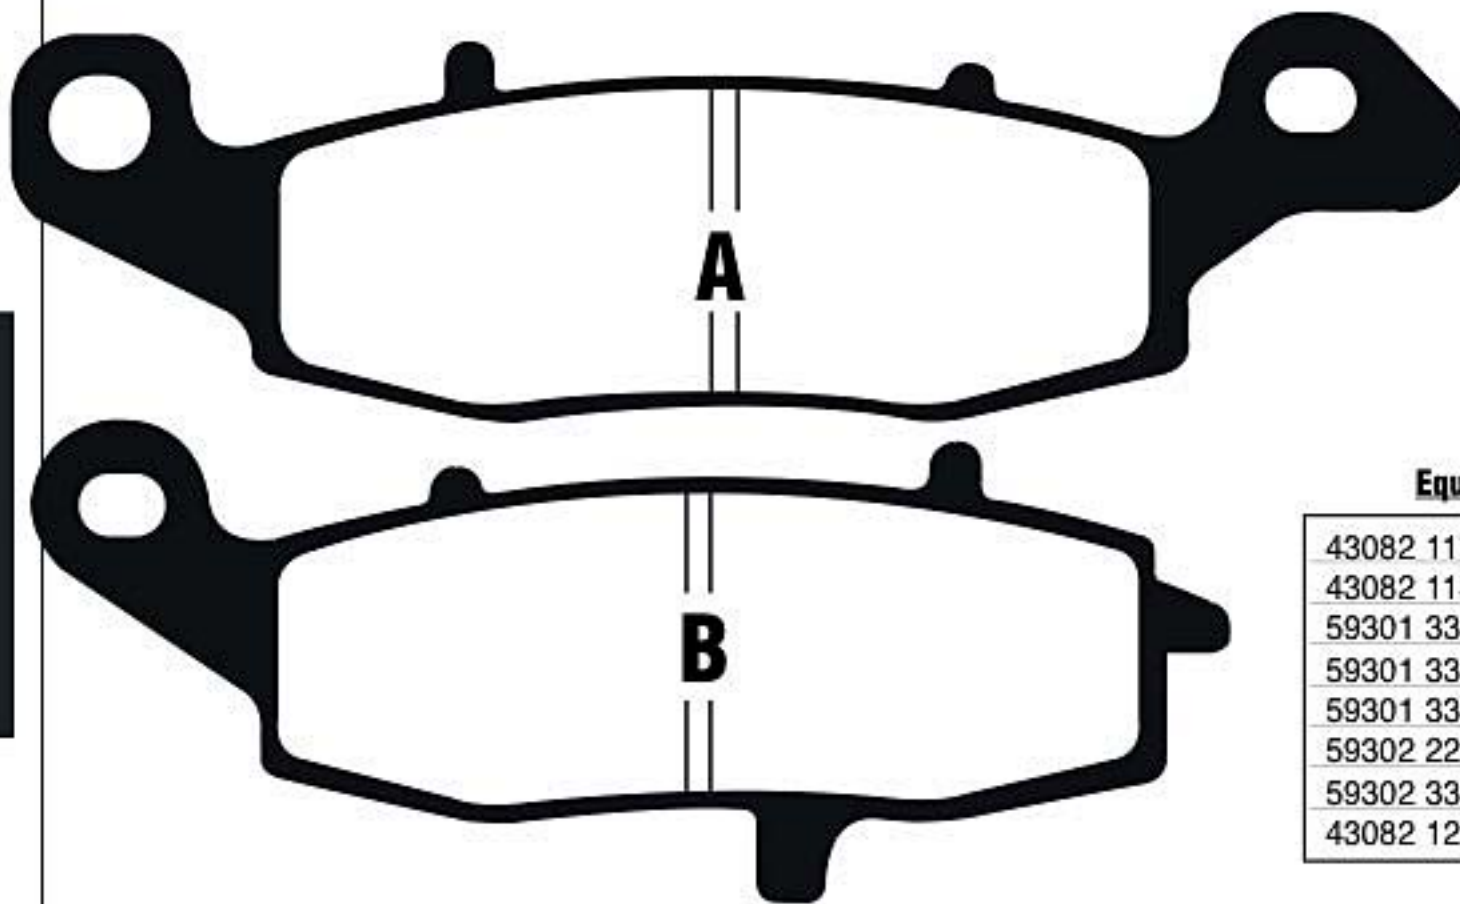

# P193 A. 133.5 x 36.8 x 8.4mm B. 109.6 x 44.4 x 8.5mm

DISC PADS BUYERS GUIDE