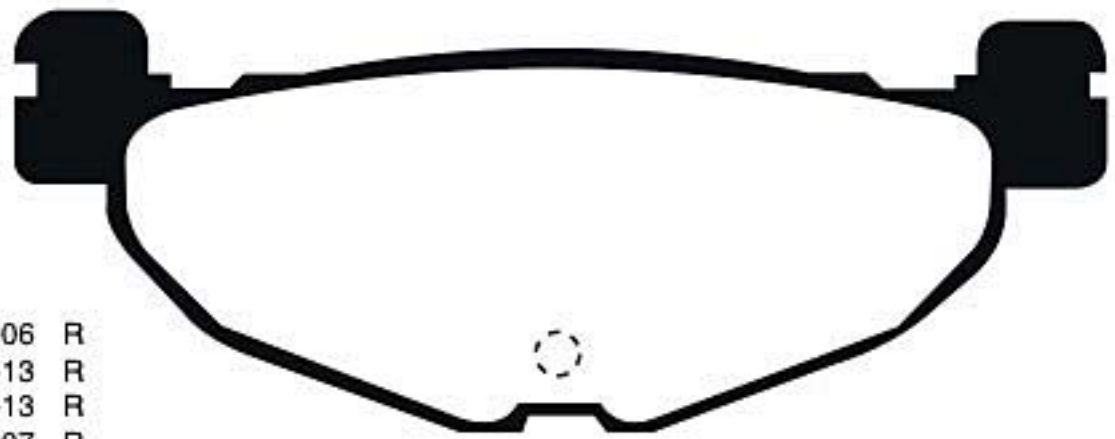

P352SC 99.84 x 38.52 x 11.8mm

YAMAHA

CP 250 (1B71) Maxam/Morphus	05-06	R
YP 400 Majesty (Non ABS)	04-13	R
YP 400 Majesty (ABS)	07-13	R
XP 500 T-Max (5VU1/2/4BS)	04-07	R
XP 500 T-Max Non ABS Models	08-11	R
XP 500 T-Max (ABS Models)	08-11	R

MBK

YP 400 Skyliner	04	R

Equivalents OE

5VU W0046 01	1B7 W0046 00	5RU W0046 00

Competitor X Ref

EBC	Ferodo	SBS	Vesrah
FA408	FDB2200	812/185	VD275

MATERIAL AVAILABILITY AND PART NO.

STD	OPTIONS							
P	P-SC	PH-SC	PH	PR	PHS	PV	RPHX	GPXPH
-	P352SC	PH352SC	-	-	-	-	-	-