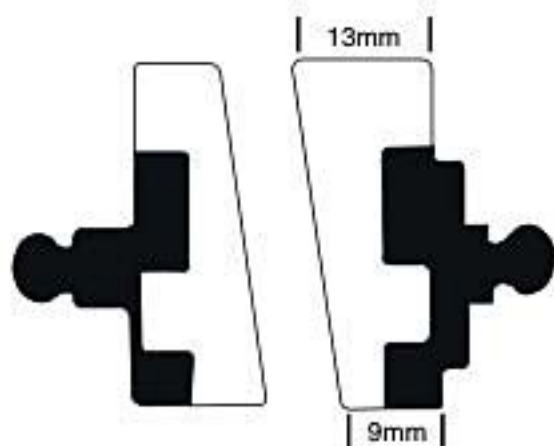

# P078 71.8 x 35mm

**Note: 1 pad left  
1 pad right  
Tapered finish**