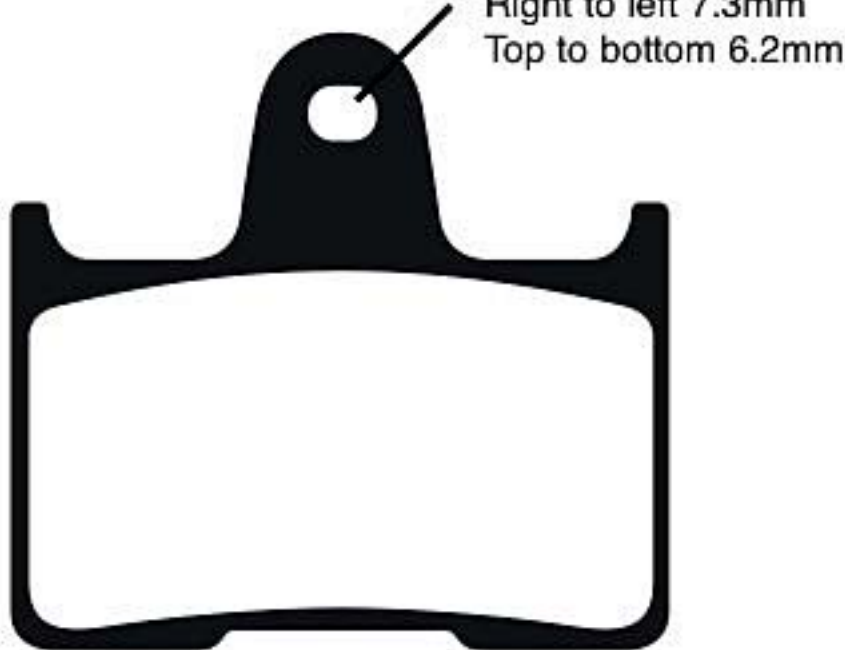

P231 59.75 x 57 x 8.0mm

NOTE: Refit O/E shim & insulator)

HONDA

CB 400 SFX/SFY/SF1/SF2/SF3 Super Four	99-03	F
VT 750 C2SA/C25B Shadow (Rear disc model/ABS)		
17" front wheel	10-12	R
'X4' CB 1300 DCV (5C38)	97-	R
CB 1300 FW/FX/FY/F1 (SC40)	98-01	R

KAWASAKI

ZX-7RR (ZX750 N1/N2)	96-99	R
GTR 1400 (ZG 1400)		
A8F/A9F/CAF/CBF/CCF/CDF/CEF/EEF)	08-15	R
ZZR 1400 (ZX 1400 A6F/A7F)	06-07	R
ZZR 1400 ABS (ZX 1400 B7F)	07	R
ZZR 1400 ABS (ZX 1400)		
D8F/D9F/DAF/DBF/FCF/FDF/FEF/FFF)	08-15	R
ZZR 1400 Special Edition (ZX 1400)		
FDA/FEFA/FEFB/FFFA)	13-15	R

MZ/MUZ

1000 S	03-07	R
1000 SF	05-07	R
1000 SFX	07	R
1000 ST	07	R

SUZUKI

GSXR 600 K4/K5	04-05	R
GSF 650 SK5/SK6 Faired Bandit Non ABS	05-06	R
GSF 650 K5/K6 Naked Bandit Non ABS	05-06	R
GSXR 750 K4/K5	04-05	R
GSXR 1000 K1/K2/K3/K4/K5/K6	01-06	R
GSF 1200 SSK1/ZK1 (GV78A)	02	R
GSX 1400 K1/K2/K3/K4/K5/K6/K7/FE	01-07	R

HARLEY-DAVIDSON

XL 883 L (Cast Wheel)	14	R
XL 883 N Iron (Cast Wheel)	14	R
XL 883 R Roadster (Cast Wheel)	14	R
XL 1200 C Custom (Spoke Wheel)	14	R
XL 1200 T Superlow	14-15	R
XL 1200 V Seven Two	14	R
XL 1200 X Forty Eight	14	R

Equivalents OE

43082 1182	69100 40820	69100 29810
43082 0055	69100 40840	06435 MCE 006
06435 MAZ 006	69100 18810	9024030000

Competitor X Ref

EBC	Ferodo	SBS	Vesrah
FA254	FDB211	715/765	VD436

MATERIAL AVAILABILITY AND PART NO.

STD	OPTIONS							
	P-SC	PH-SC	PH	PR	PHS	PV	RPHX	GPXPH
P231	.	.	PH231	.	.	PV231	.	.