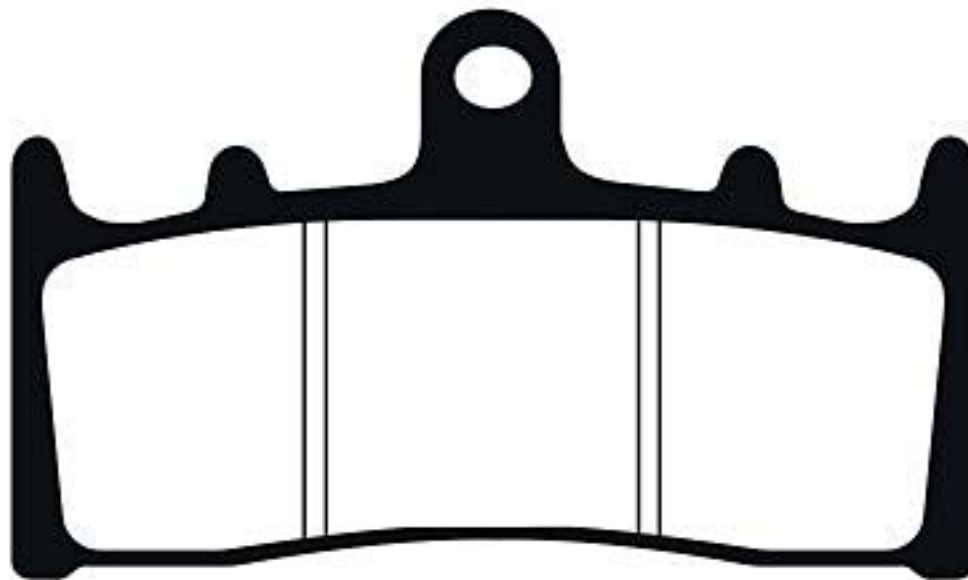

Competitor X Ref

EBC	Ferodo	SBS	Vesrah
FA190	FDB864	683	VD-258

MATERIAL AVAILABILITY AND PART NO.								
STD	OPTIONS							
P	P-SC	PH-SC	PH	PR	PHS	PV	RPHX	GPXPH
P121	-	-	PH121	-	-	PV121	RPHX121	-

P122 89 x 53 x 8.3mm
(inc fitted shim on PH pad)