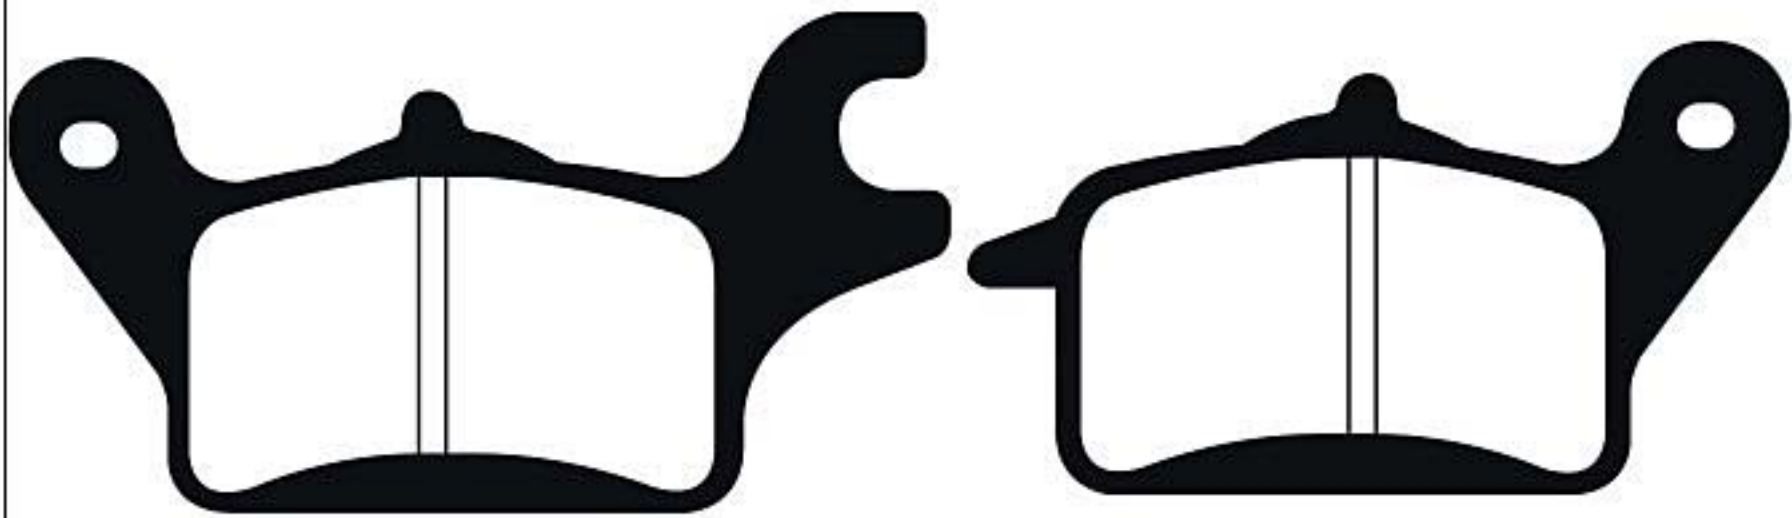

P455 A. 84.9 x 44.05 x 6.85mm B. 84.9 x 40.58 x 6.85mm

HONDA

AFS 110 25HC Wave

12-15 F

Equivalents OE #

06455 KWW 951

Competitor X Ref

EBC	Ferodo	SBS	Vesrah
FA625	-	-	-

MATERIAL AVAILABILITY AND PART NO.

STD	OPTIONS							
	P-SC	PH-SC	PH	PR	PHS	PV	RPHX	GPXPH
-	P455SC	.	.	.	.	.	.	.