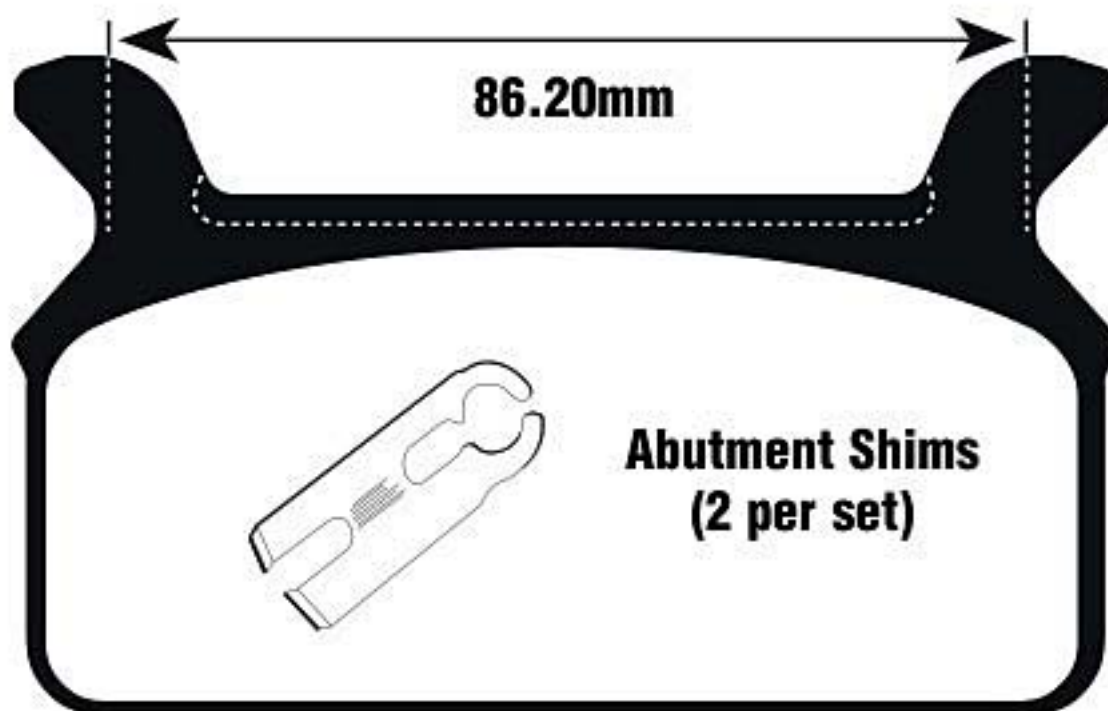

P157 104 x 62.4 x 11.4mm

**Abutment Shims
(2 per set)**

HARLEY DAVIDSON

FLT/FLHT/FLHTCI 86-99 R
FLHR/FLHRCI 94-99 R

Equivalents OE #

43957 86	43957 86B
43957 86A	43957 86D

Competitor X Ref

EBC FA201	Ferodo FDB485	SBS 668	Vesrah VD-922

MATERIAL AVAILABILITY AND PART NO.								
STD	OPTIONS							
P	P-SC	PH-SC	PH	PR	PHS	PV	RPHX	GPXPH
P157	-	-	PH157	-	-	PV157	-	-