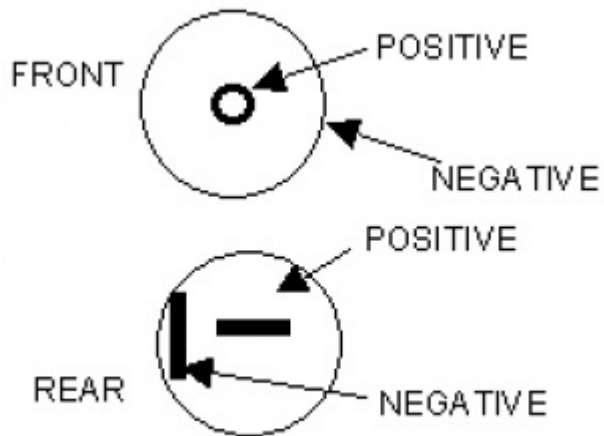

Connectors

1. Female Powerlet 15 A

Pinout

Powersport Standard Connectors are fully DIN ISO standard compliant. Rated for 15 amps.

2. Female White T

powerlet

Pinout

powerlet

Uses 1/4" spade terminals in a "T" configuration. Used by Powrelet and some vehicle manufacturers like Victory, Aprilia and Triumph.