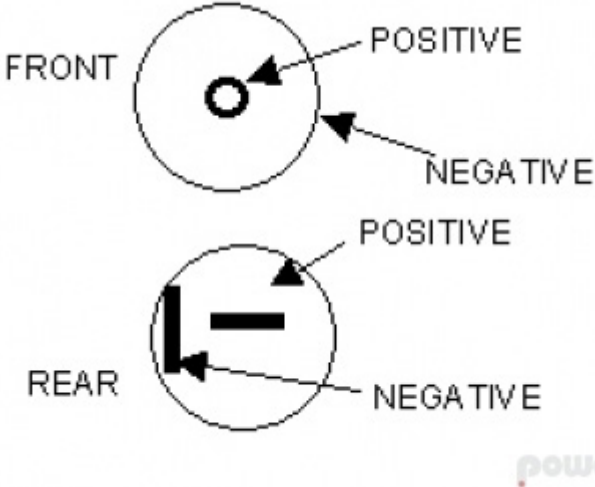

## 1. Female Powerlet 15 A

### Pinout

Powersport Standard Connectors are fully DIN ISO standard compliant. Rated for 15 amps.