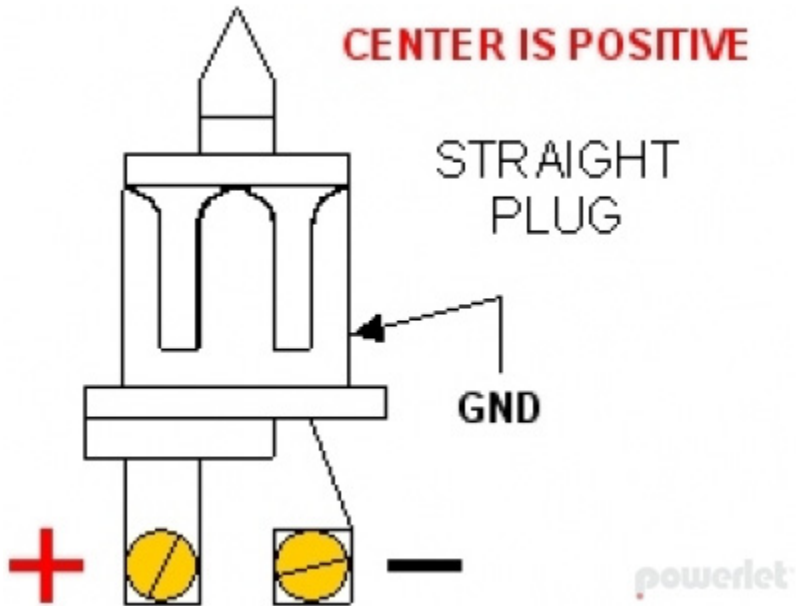

Connectors

Male Powerlet 15 A

Pinout

Powersport Standard Connectors are fully DIN ISO standard compliant. Rated for 15 amps.