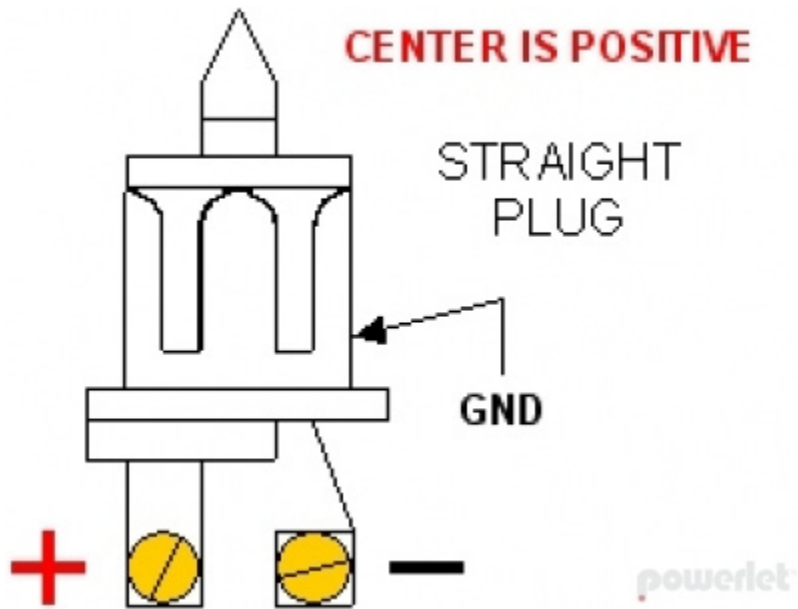

Connectors

1. Male RJ-11

Found on Escort, Valentine 1 and some Beltronics radar detectors this connector is 0.38" wide.

2. Male Powerlet 15 A

Pinout

Powersport Standard Connectors are fully DIN ISO standard compliant. Rated for 15 amps.