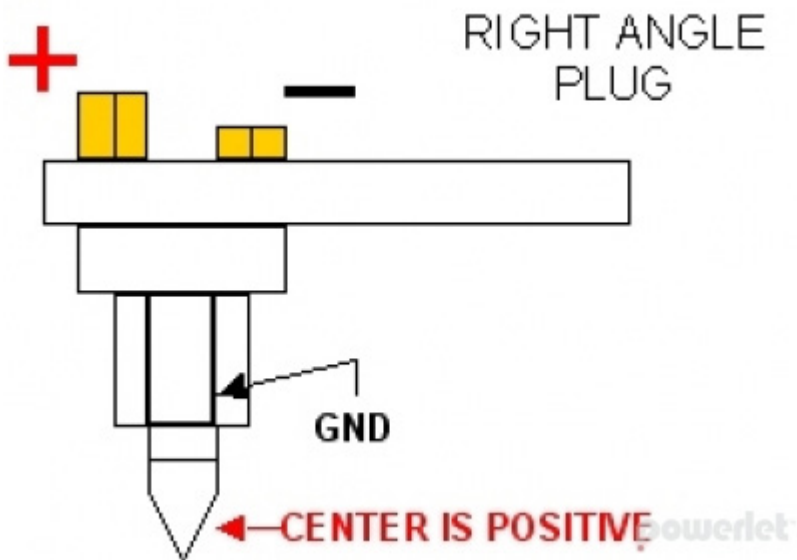

Connectors

1. Male Powerlet Low Profile

Pinout

Powersport Standard Connectors are available in both a low profile plug and low profile socket.

2. Male RJ-11

Found on Escort, Valentine 1 and some Beltronics radar detectors this connector is 0.38" wide.