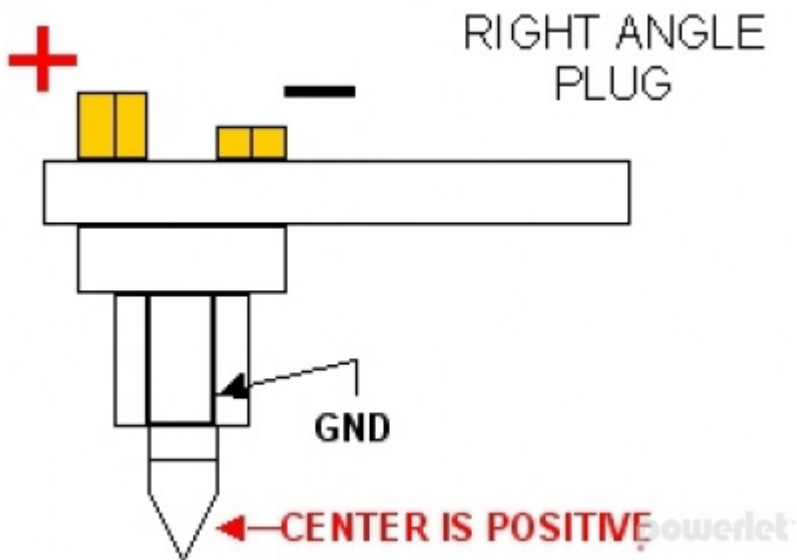

Connectors

1. Male Powerlet Low Profile

Pinout

Powersport Standard Connectors are available in both a low profile plug and low profile socket.

2. Female Cigarette Cable Mount

Powerlet only uses 21mm for a tight fit, 22.2mm have loose fit and may disconnect with vibration.

3. Female Cigarette Cable Mount

Powerlet only uses 21mm for a tight fit, 22.2mm have loose fit and may disconnect with vibration.